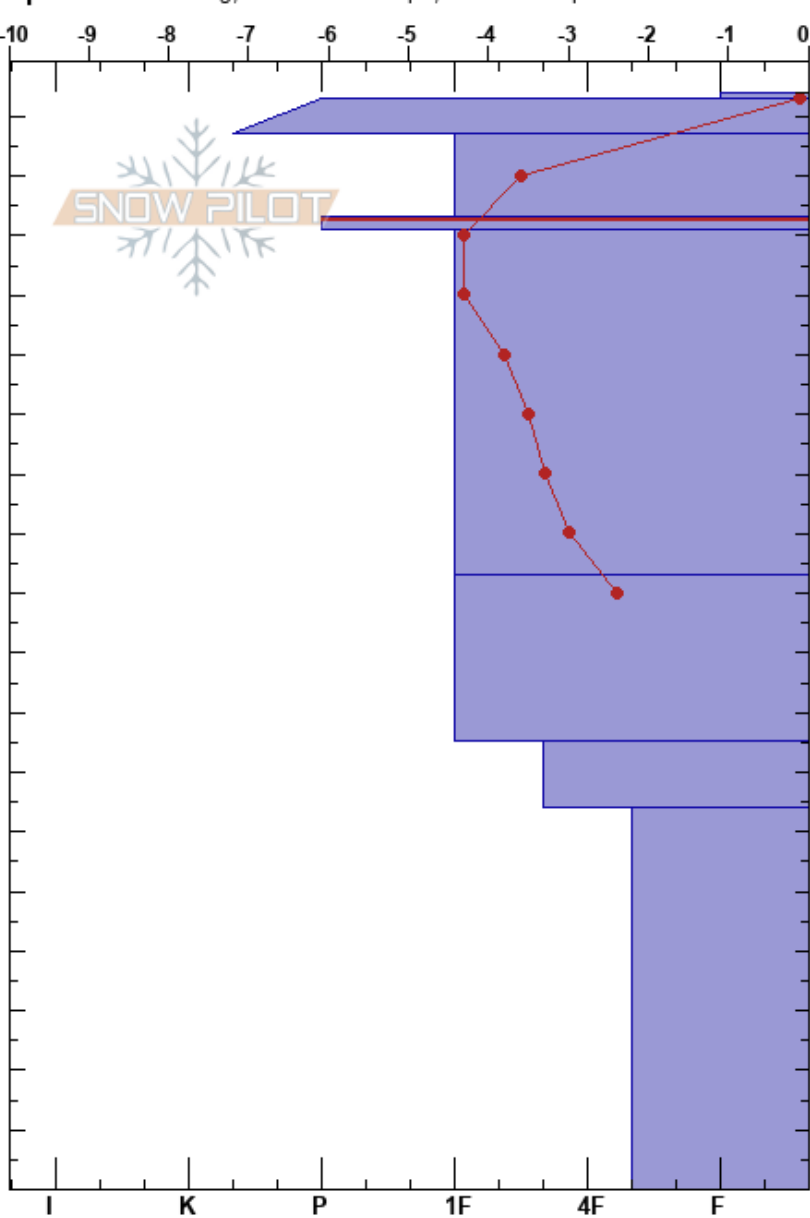

Mnt Release Ryan Lewthwaite
 Front Range 03/13/2020 - 1:45pm
 CO Co-ord: 39.69036N, -105.89363W
 Elevation: 11779 ft Slope Angle: 30°
 Aspect: SE Wind Loading: previous
 Specifics: Cracking; Ski tracks on slope; We skied slope

Stability: Good HS:184
 Air Temperature: -1.2°C PF:16 163-161cm:Problematic layer
 Sky Cover: BKN PS:29
 Precipitation: NO
 Wind: SW Light Breeze

Form	Crystal		Moisture	ρ kg/m ³	Stability tests & Layer comments
	Size				
∅ (+)	1-1.5		M		
○ ⊙ ⊙			D-M		
.	1				
⊙ ⊙					← CT12, SC @163cm
•	0.5-1				
⊖	0.5-1.5				← STM @75cm
□	1-2				
^	1-3				
					← ECTX