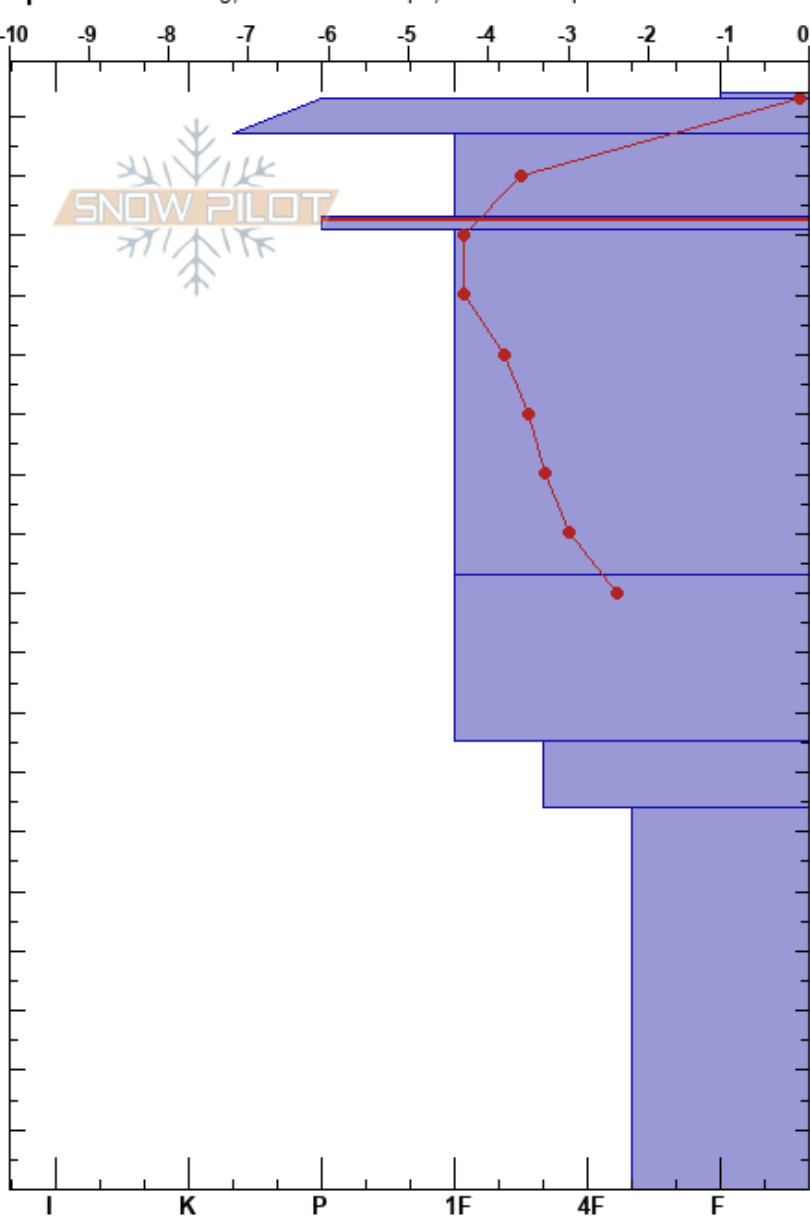

Mnt Release Ryan Lewthwaite
 Front Range 03/13/2020 - 1:45pm
 CO Co-ord: 39.69036N, -105.89363W
 Elevation: 11779 ft Slope Angle: 30°
 Aspect: SE Wind Loading: previous
 Specifics: Cracking; Ski tracks on slope; We skied slope

Stability: Good HS:184 Layer Notes:
 Air Temperature: -1.2°C PF:16 163-161cm:Problematic layer
 Sky Cover: BKN PS:29
 Precipitation: NO
 Wind: SW Light Breeze

Elevation (cm)	Crystal		Moisture	ρ kg/m ³	Stability tests & Layer comments
	Form	Size			
184	∅ (+)	1-1.5	M		
180	○ ⊙ ⊙		D-M		
170	.	1			
160	⊙ ⊙				← CT12, SC @163cm
130	•	0.5-1			
90	⊖	0.5-1.5			← STM @75cm
70	□	1-2			
30	^	1-3			
0					← ECTX