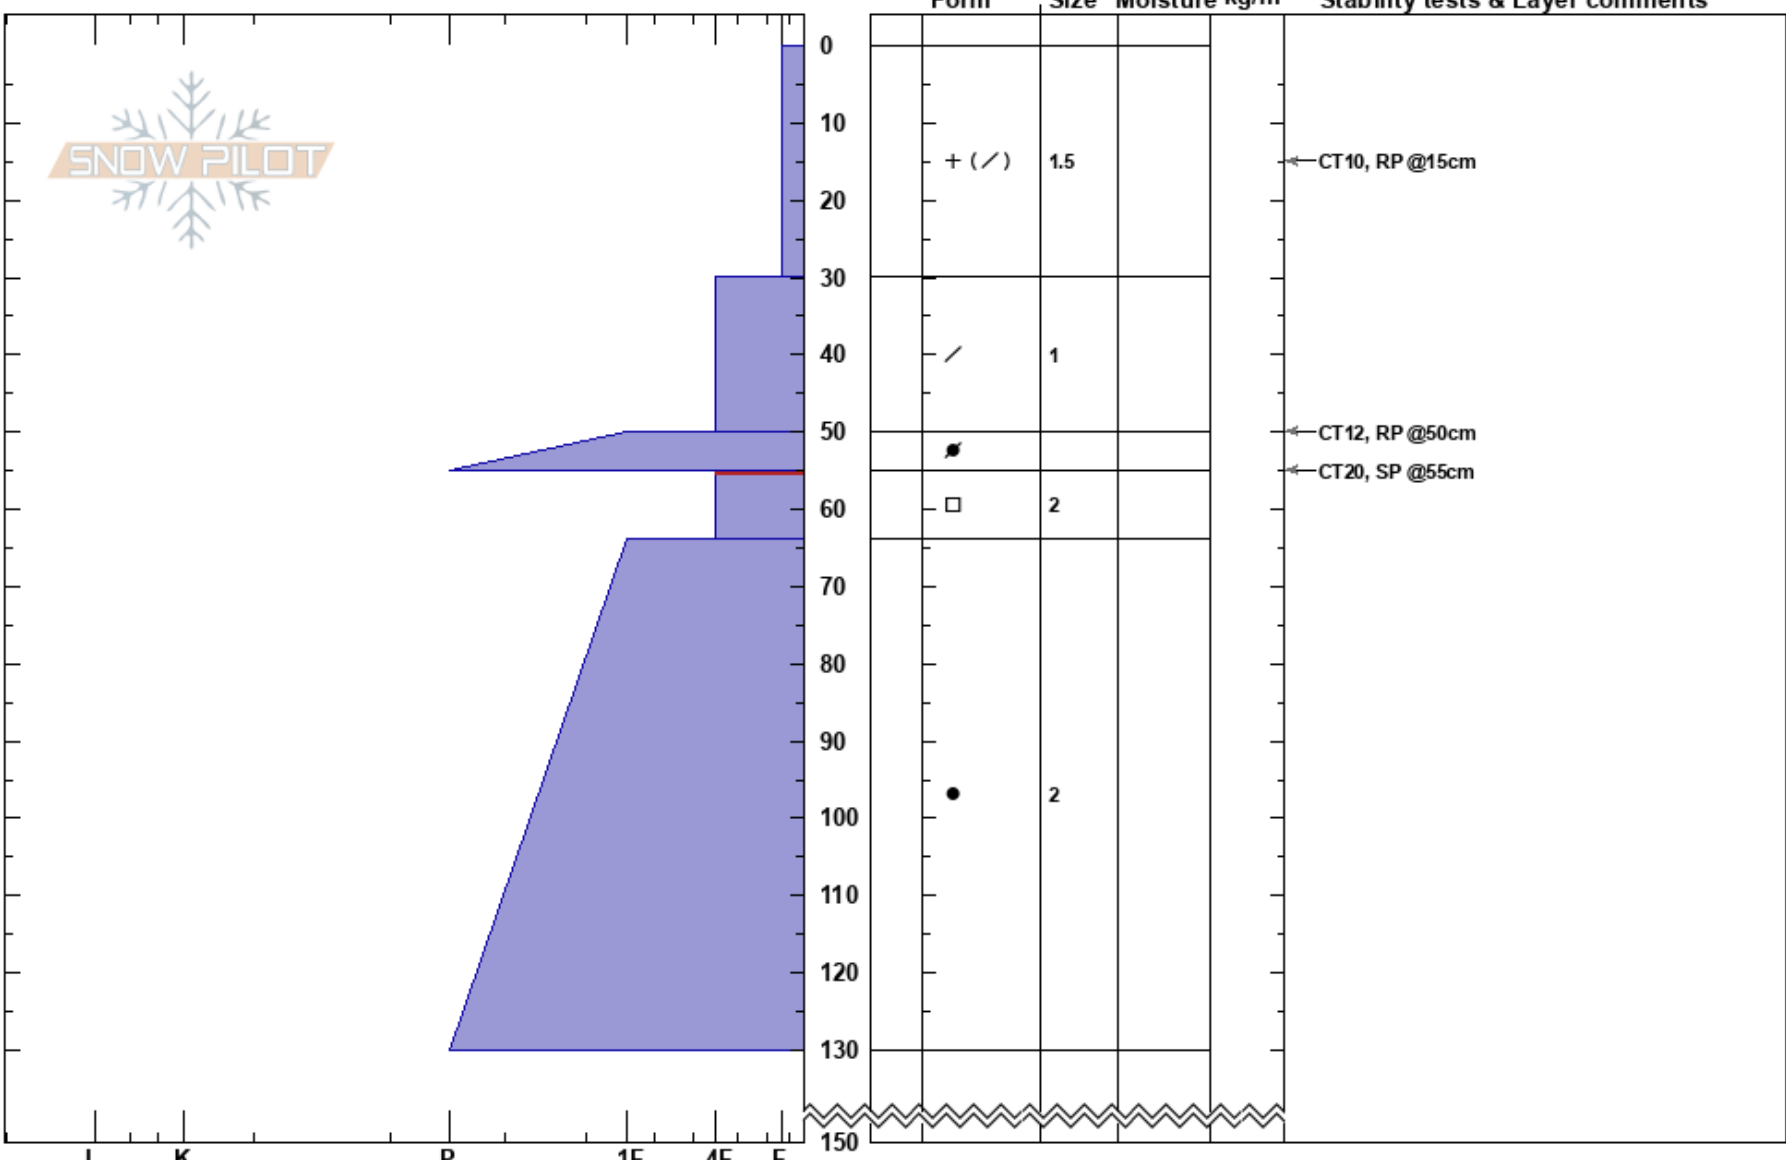

Dugli
 himalayas
 India
Elevation: 4400 m
Aspect: N
Specifics: Pit dug in a Ski Area; Pit is representative of backcountry; We skied slope

roger kingston
 10/03/2020 - 11:30
Co-ord:
Slope Angle: 26°
Wind Loading:

Stability:
Air Temperature: -2°C
Sky Cover:
Precipitation: NO
Wind: Calm
HS: 150
PF: 70
PS: 30
 55-64cm: Problematic layer

Notes: test pit