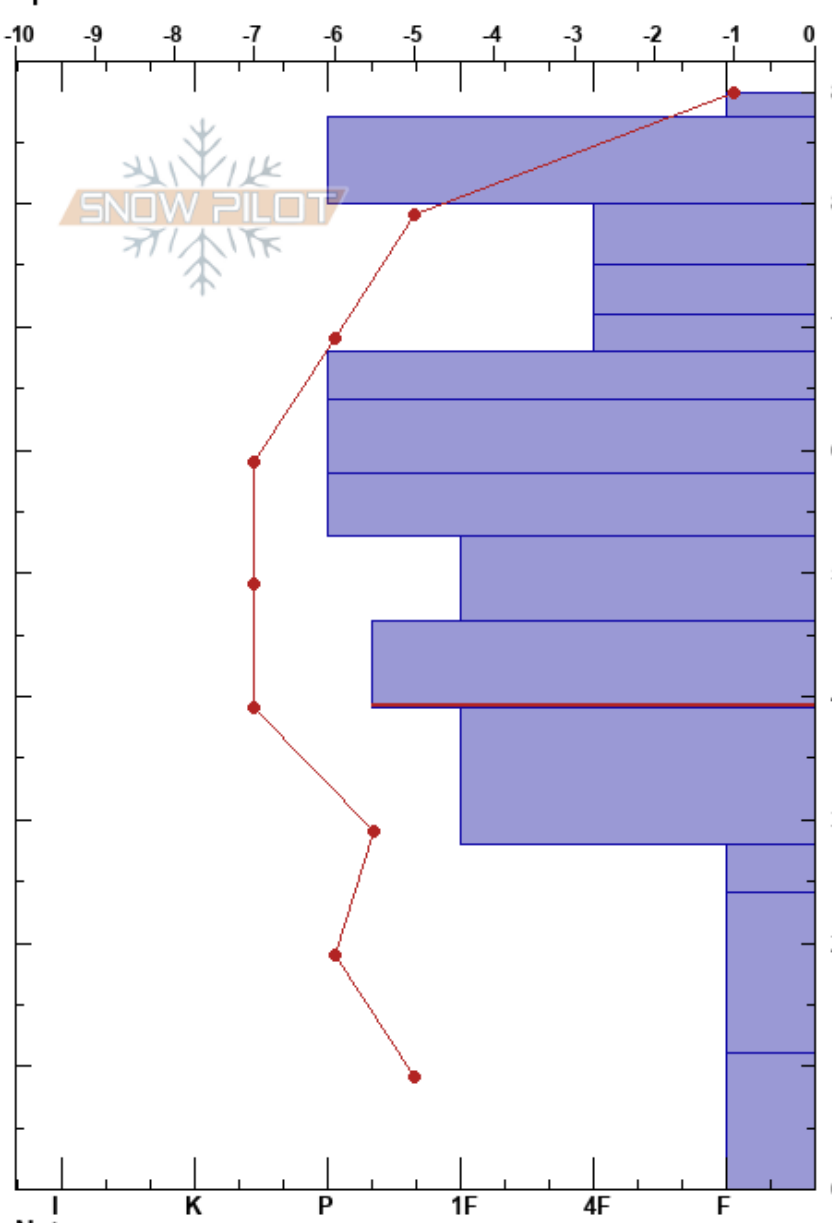

Loveland Pass 20200313 Joshua Baruch
 Loveland Pass 03/13/2020 - 4:15pm
 CO
Elevation: 11760 ft
Aspect: NW
Specifics:

Stability:
Air Temperature: -1°C
Sky Cover: OVC
Precipitation: S2
Wind: SW Moderate

HS:89
PF:73 46-39cm:Problematic layer
PS:8

Height (cm)	Crystal		ρ kg/m ³	Stability tests & Layer comments
	Form	Size		
89	+	1.5-1.5		
80	/	1-1		
70	□	0.5-1		
60	□	1		
50	□	1		
40	□	0.5		
30	□	0.5		
20	□	1.5		
10	□	1		
0	^	2		
	^	1.5		
	^	2.5		
	^	2.5		

3x CTV, SP @0cm
 2x ECTPV @0cm

Notes: