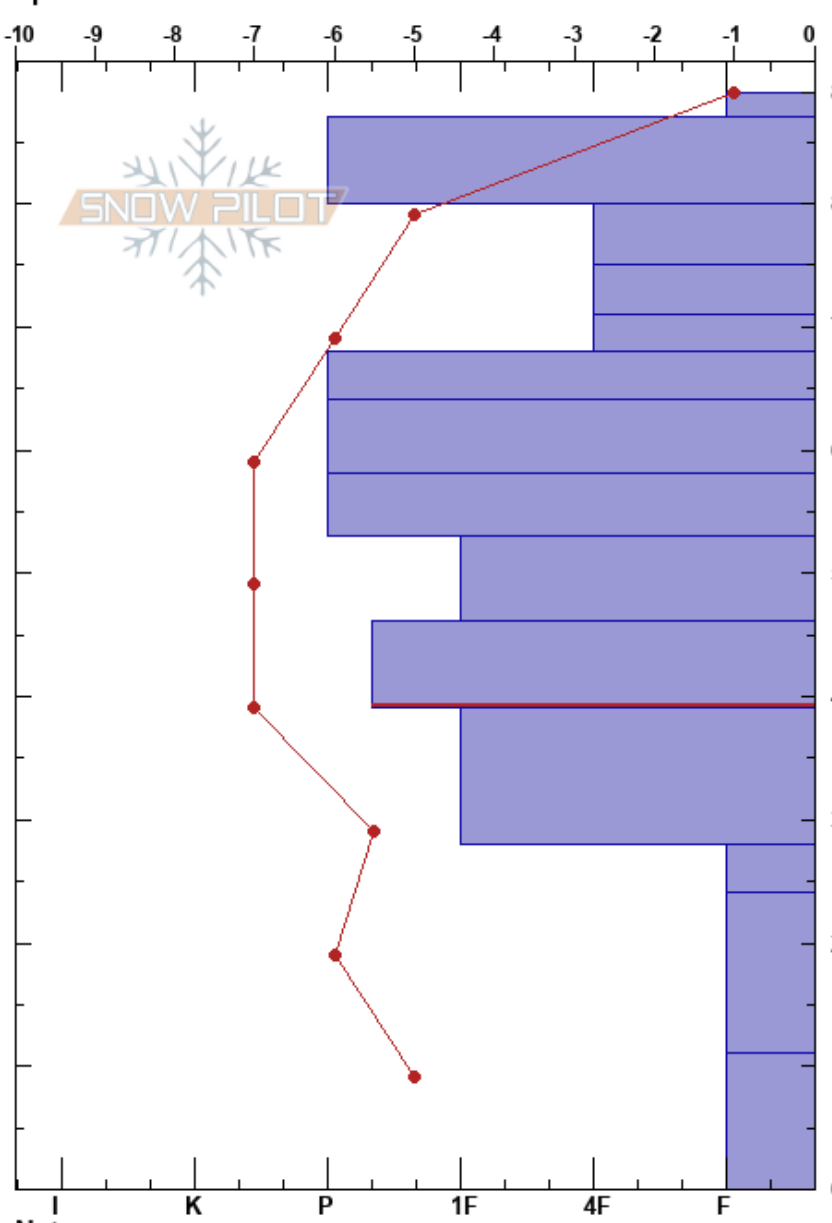

Loveland Pass 20200313 Joshua Baruch
 Loveland Pass 03/13/2020 - 4:15pm
 CO
 Elevation: 11760 ft
 Aspect: NW
 Specifics:

Stability:
 Air Temperature: -1°C
 Sky Cover: OVC
 Precipitation: S2
 Wind: SW Moderate

HS:89
 PF:73
 PS:8
 46-39cm:Problematic layer

Form	Crystal Size	Moisture	ρ kg/m ³	Stability tests & Layer comments
+	1.5-1.5			
/	1-1			
□	0.5-1			
□	1			
□	1			
⊖	1			
□	0.5			
□	0.5			
□	1.5			
□	1			
^	2			
^	1.5			
^	2.5			
^	2.5			

3x CTV, SP @0cm
 2x ECTPV @0cm

Notes: