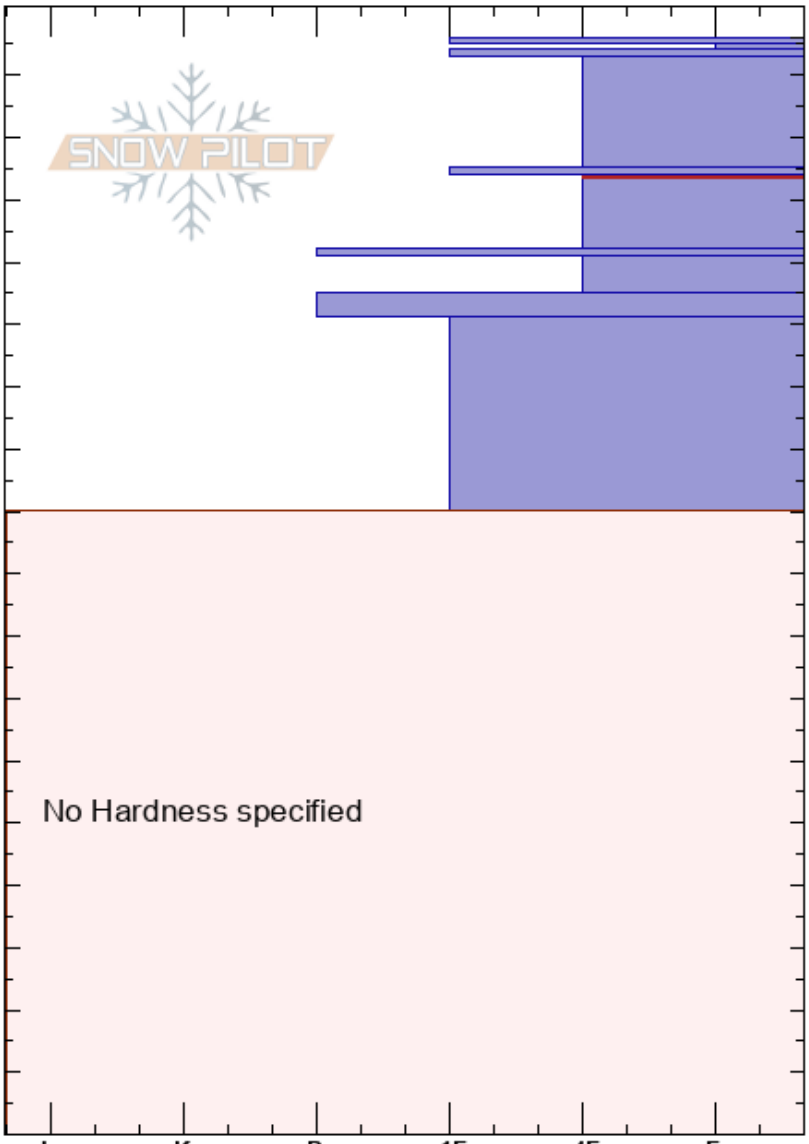

Echo Lake Snowpit
 Central Sierra
 CA
 Elevation: 7527 ft
 Aspect: 10°
 Specifics:

David Reichel
 03/13/2020 - 11:00am
 Co-ord: 38.83360N, -120.04709W
 Slope Angle: 28°
 Wind Loading: no

Stability:
 Air Temperature:
 Sky Cover: CLR
 Precipitation: NO
 Wind: NE Light Breeze

HS:176
 PF:25 154-142cm:Problematic layer
 PS:2

Depth (cm)	Crystal		Moisture	ρ kg/m ³	Stability tests & Layer comments
	Form	Size			
176	⊙				
170	⊙				
165	⊘	0.5			
160	⊙				
155	●	0.5			
150	⊙				← ECTN25 @153cm ← PST80/100 (End) @153cm
145	⊖	1.5			
140	=				
135	⊖	2			
130	=				
120					
110	●	1			
100					