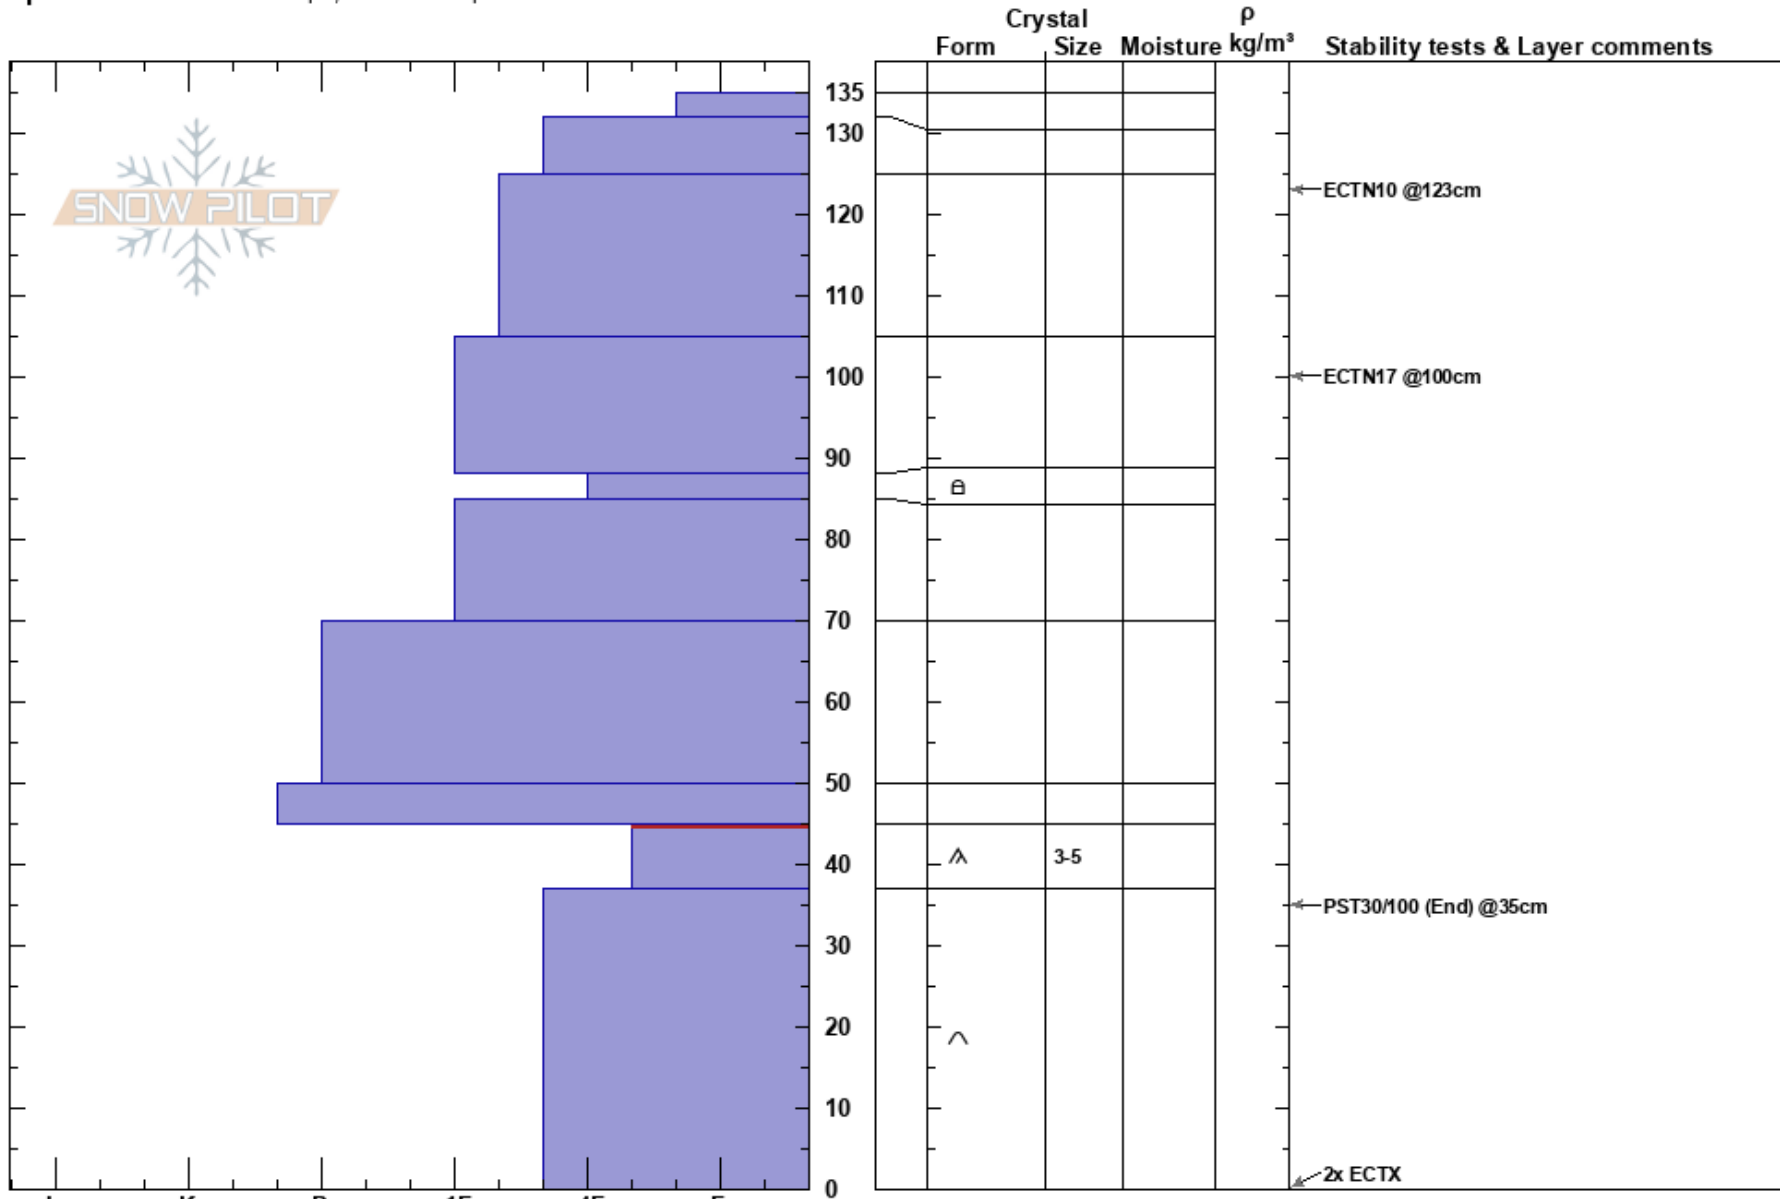

South Central
Bridger Range
MT

Chris Billbrey
03/12/2017 - 11:45am
Co-ord: 45.79048N, -110.93584W
Slope Angle: 35°
Wind Loading: yes

Stability: Good
Air Temperature: -3°C
Sky Cover: BKN
Precipitation: NO
Wind: W Light Breeze

HS:135
Layer Notes:
45-37cm: Problematic layer

Elevation: 8760 ft
Aspect: 60°

Specifics: Ski tracks on slope; We skied slope

Notes: ECTX results noted at interface of large grain facets below stout slab.