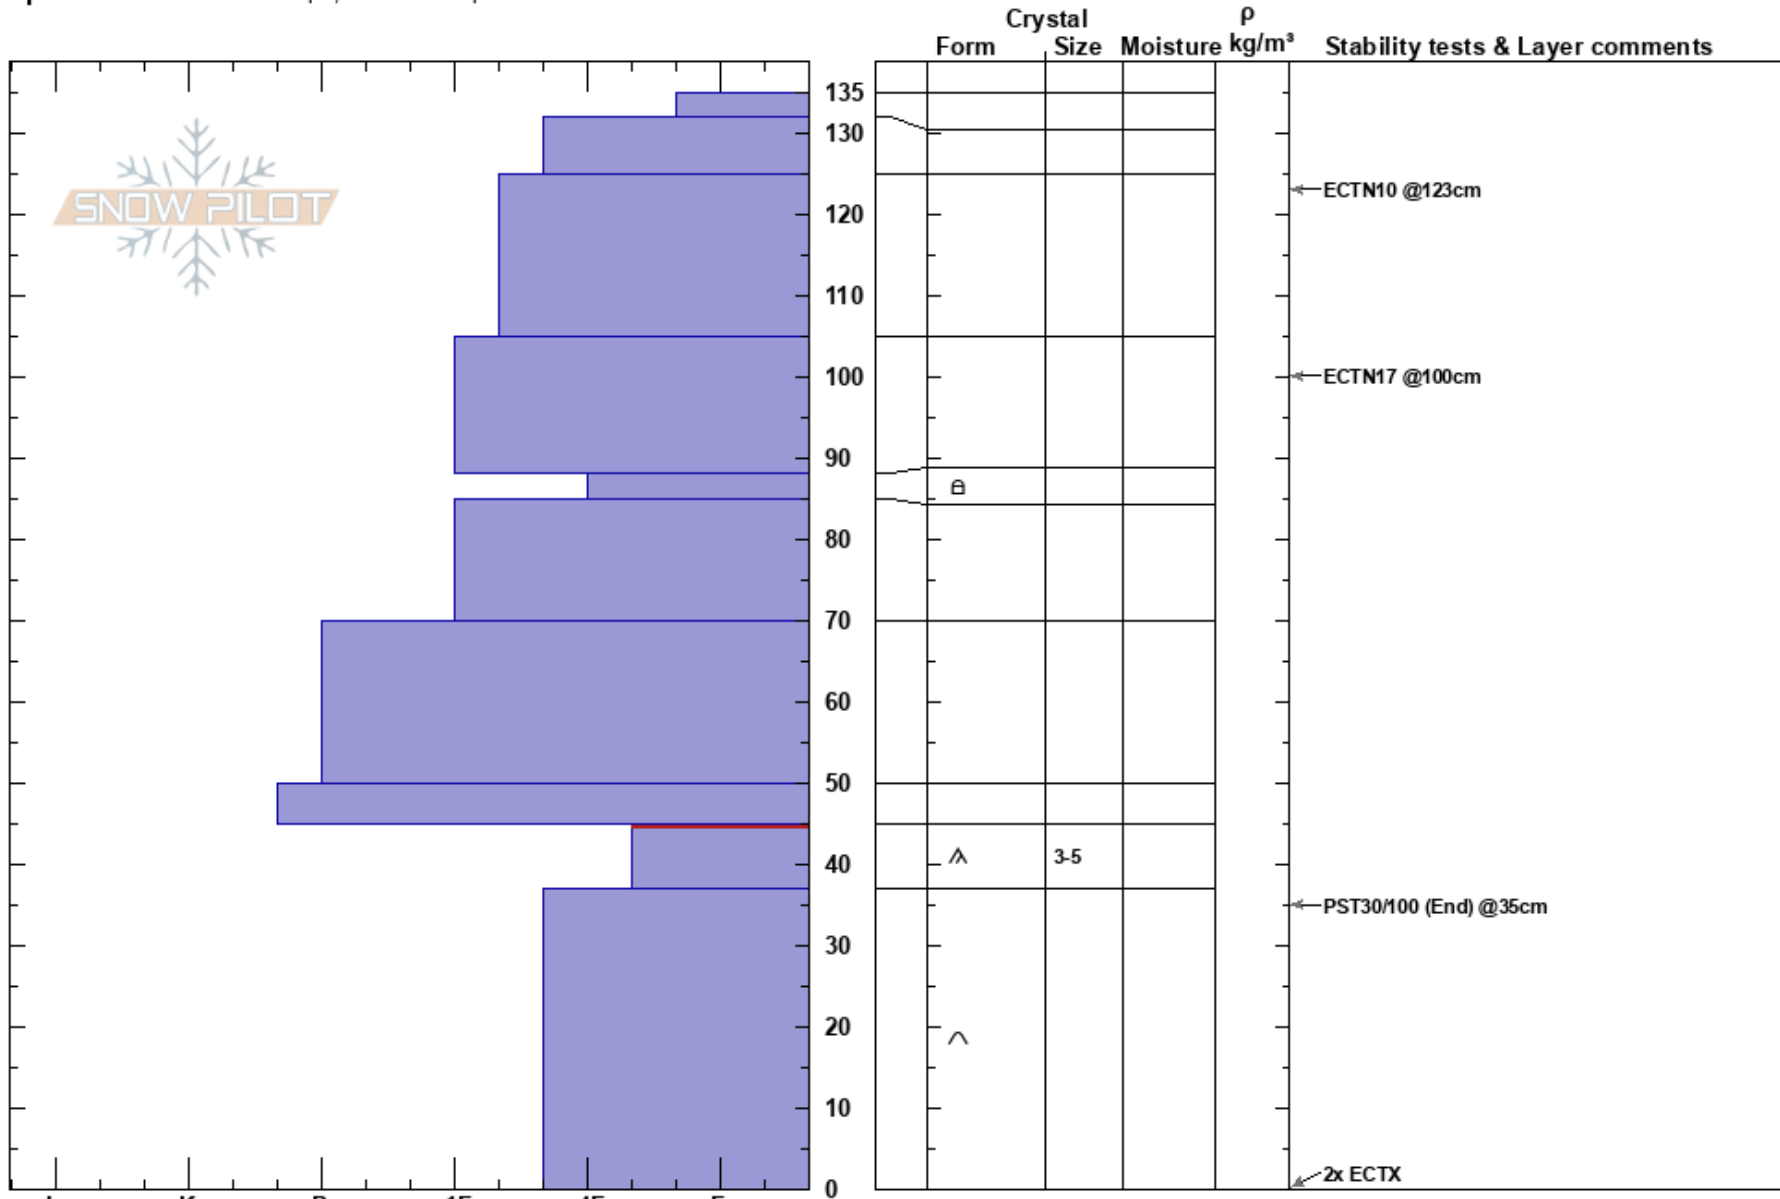

South Central  
Bridger Range  
MT

Chris Billbrey  
03/12/2017 - 11:45am  
Co-ord: 45.79048N, -110.93584W  
Slope Angle: 35°  
Wind Loading: yes

Stability: Good  
Air Temperature: -3°C  
Sky Cover: BKN  
Precipitation: NO  
Wind: W Light Breeze

HS:135  
Layer Notes:  
45-37cm: Problematic layer

Elevation: 8760 ft  
Aspect: 60°

Specifics: Ski tracks on slope; We skied slope

Notes: ECTX results noted at interface of large grain facets below stout slab.