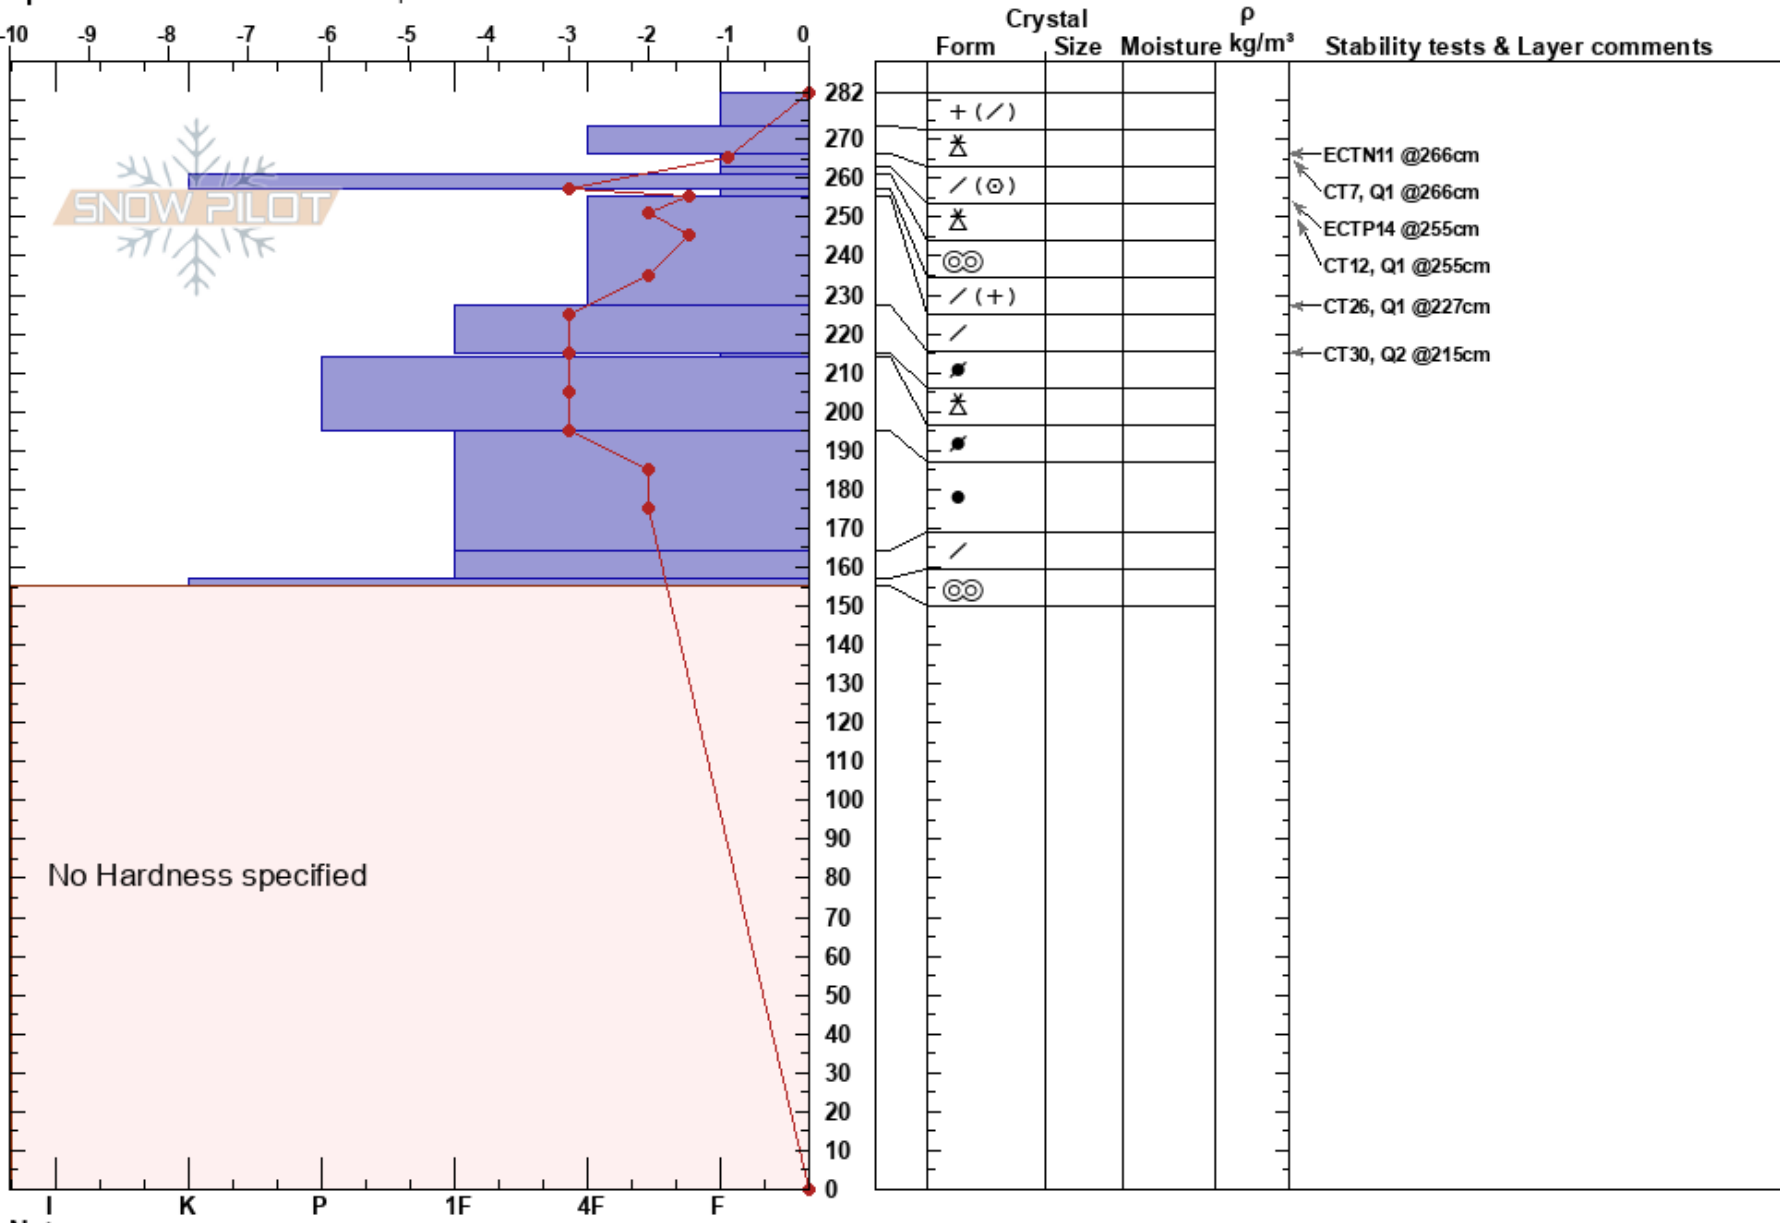

Seeley Lake 03\_13\_2017 Travis Craft  
 Missions 03/13/2017 - 11:00am  
 MT Co-ord: 47.23251N, -113.71007W  
 Elevation: 6350 ft Slope Angle: 25°  
 Aspect: 35° Wind Loading: previous  
 Specifics: Snowmobile tracks on slope

Stability: HS:282  
 Air Temperature: 5°C PF:10 257-255cm:Problematic layer  
 Sky Cover: FEW PS: 10  
 Precipitation: S-1  
 Wind: NW Moderate

Notes: