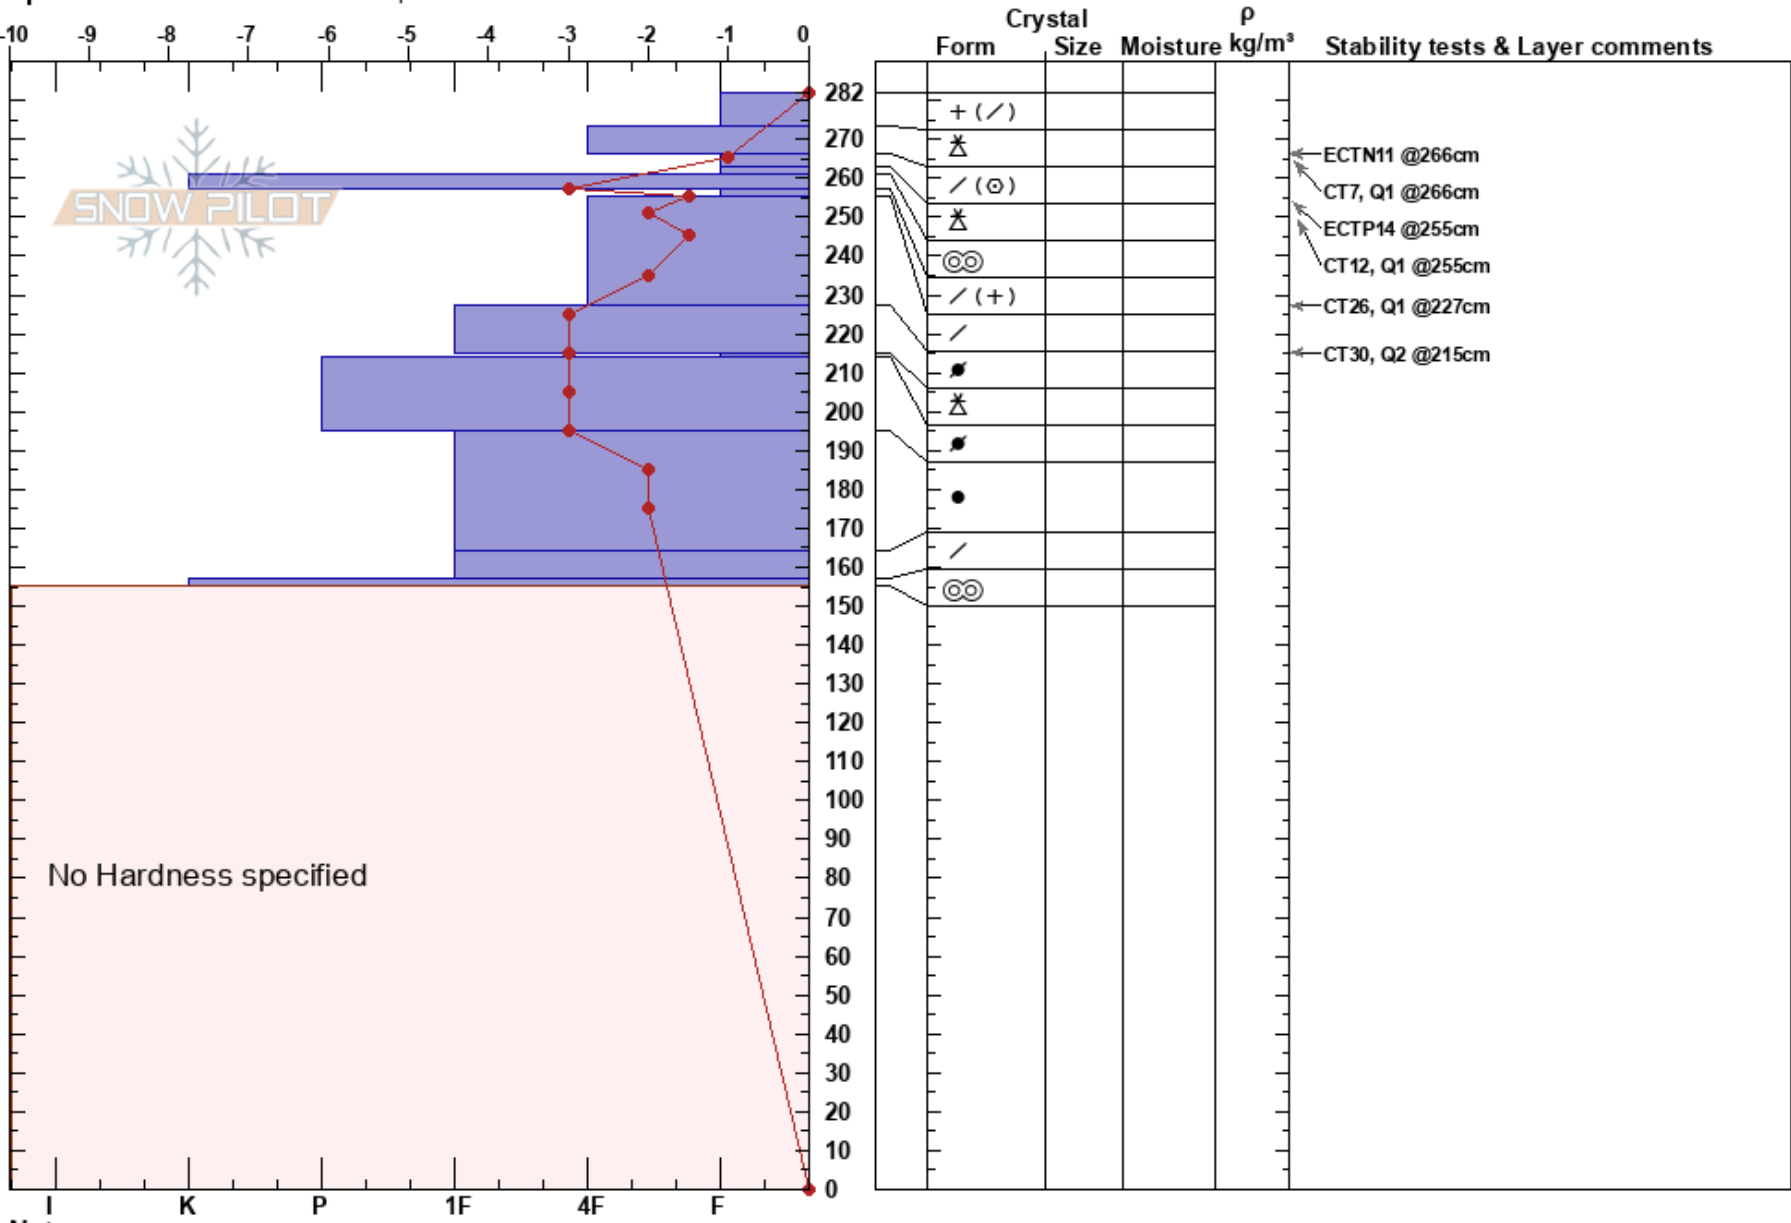

Seeley Lake 03_13_2017 Travis Craft
 Missions 03/13/2017 - 11:00am
 MT Co-ord: 47.23251N, -113.71007W
 Elevation: 6350 ft Slope Angle: 25°
 Aspect: 35° Wind Loading: previous
 Specifics: Snowmobile tracks on slope

Stability: HS:282
 Air Temperature: 5°C PF:10 257-255cm:Problematic layer
 Sky Cover: FEW PS:10
 Precipitation: S-1
 Wind: NW Moderate

Notes: