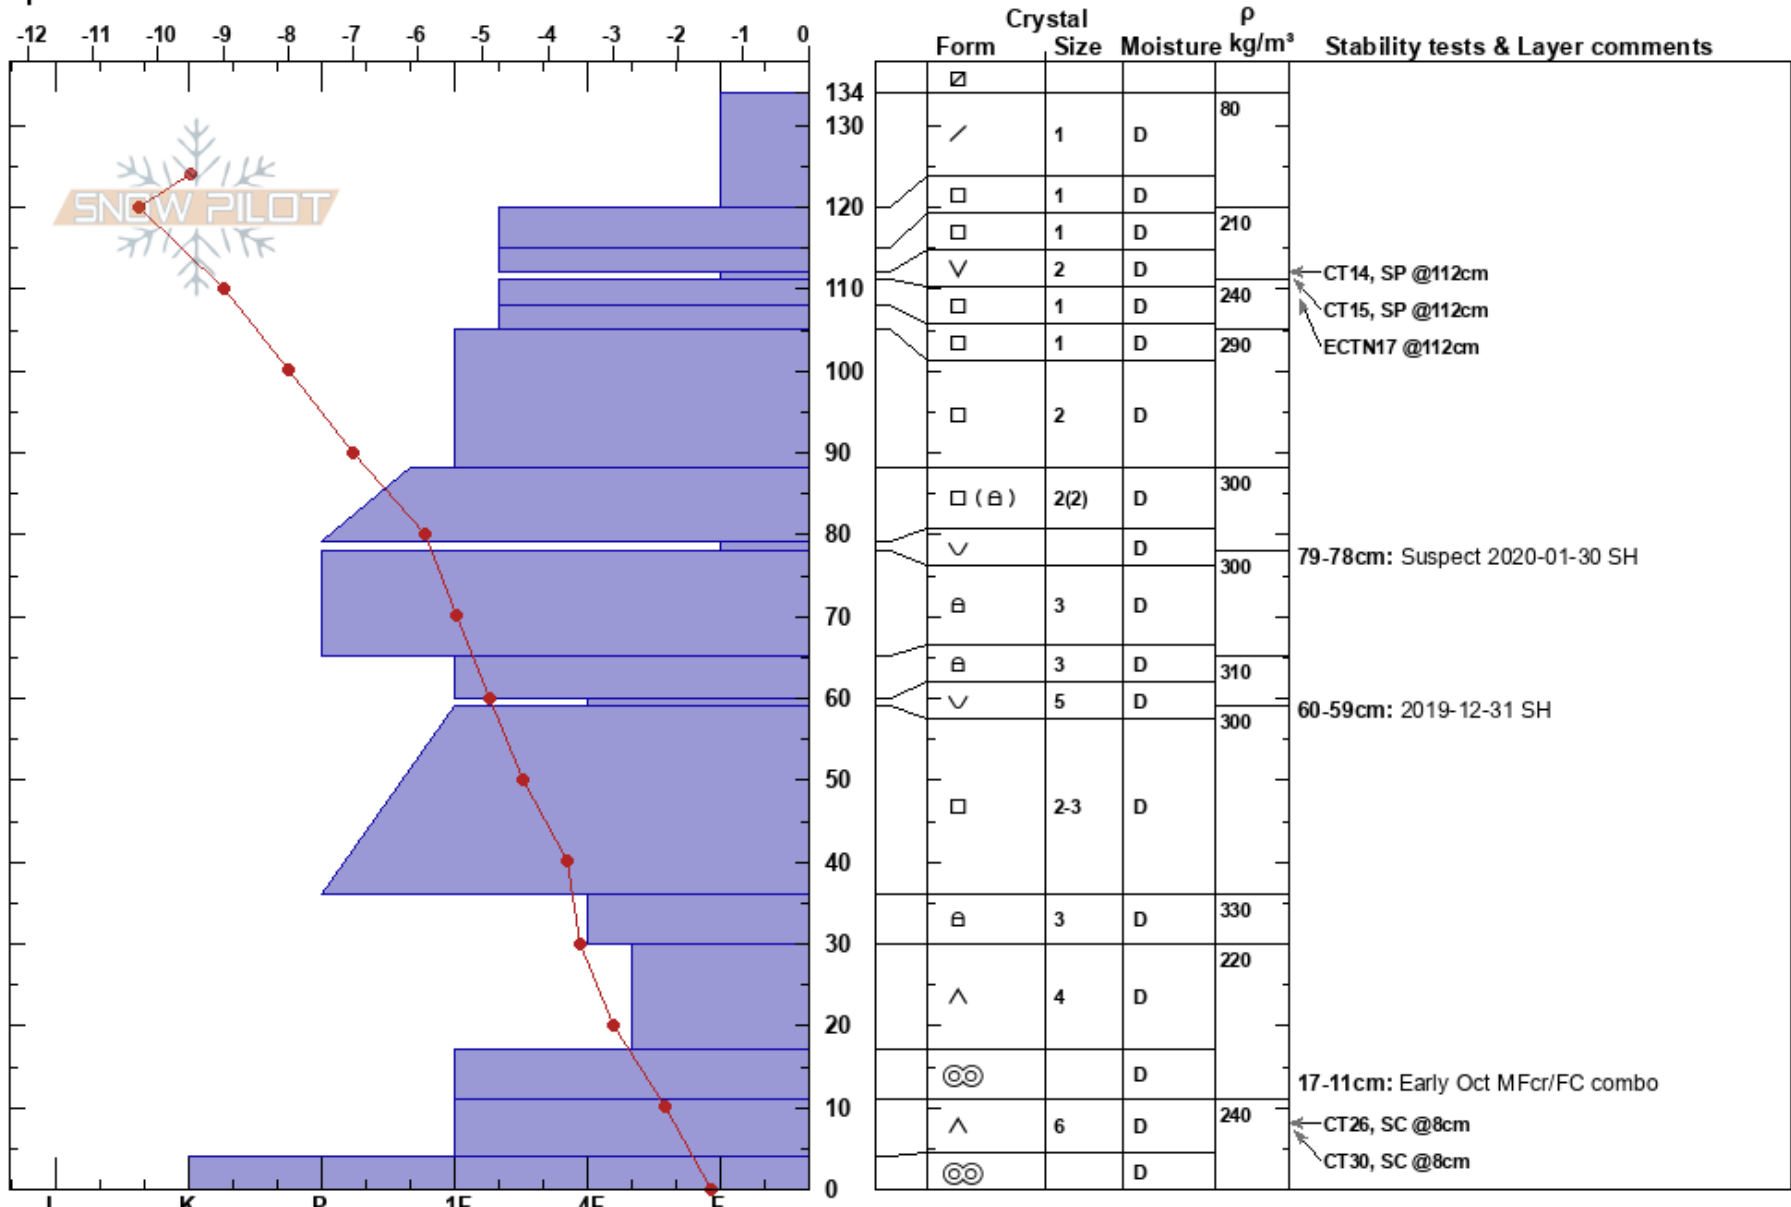

March Monthly profile
 purcell
 BC
Elevation: 3540 m
Aspect: NE
Specifics:

Panorama Avalanche Office
 12/03/2020 - 11:00
Co-ord:
Slope Angle: 0°
Wind Loading:

Stability:
Air Temperature: -10.4°C **PF:**40
Sky Cover: FEW
Precipitation: NO
Wind: Calm

HS:134
Layer Notes:
 112-111cm: Suspect 2020-02-22 SH
 79-78cm: Suspect 2020-01-30 SH
 60-59cm: 2019-12-31 SH
 17-11cm: Early Oct MFcr/FC combo

Notes: Flat bench area in opening in glades. Looking for presence/absence of SH, MFcr/FC