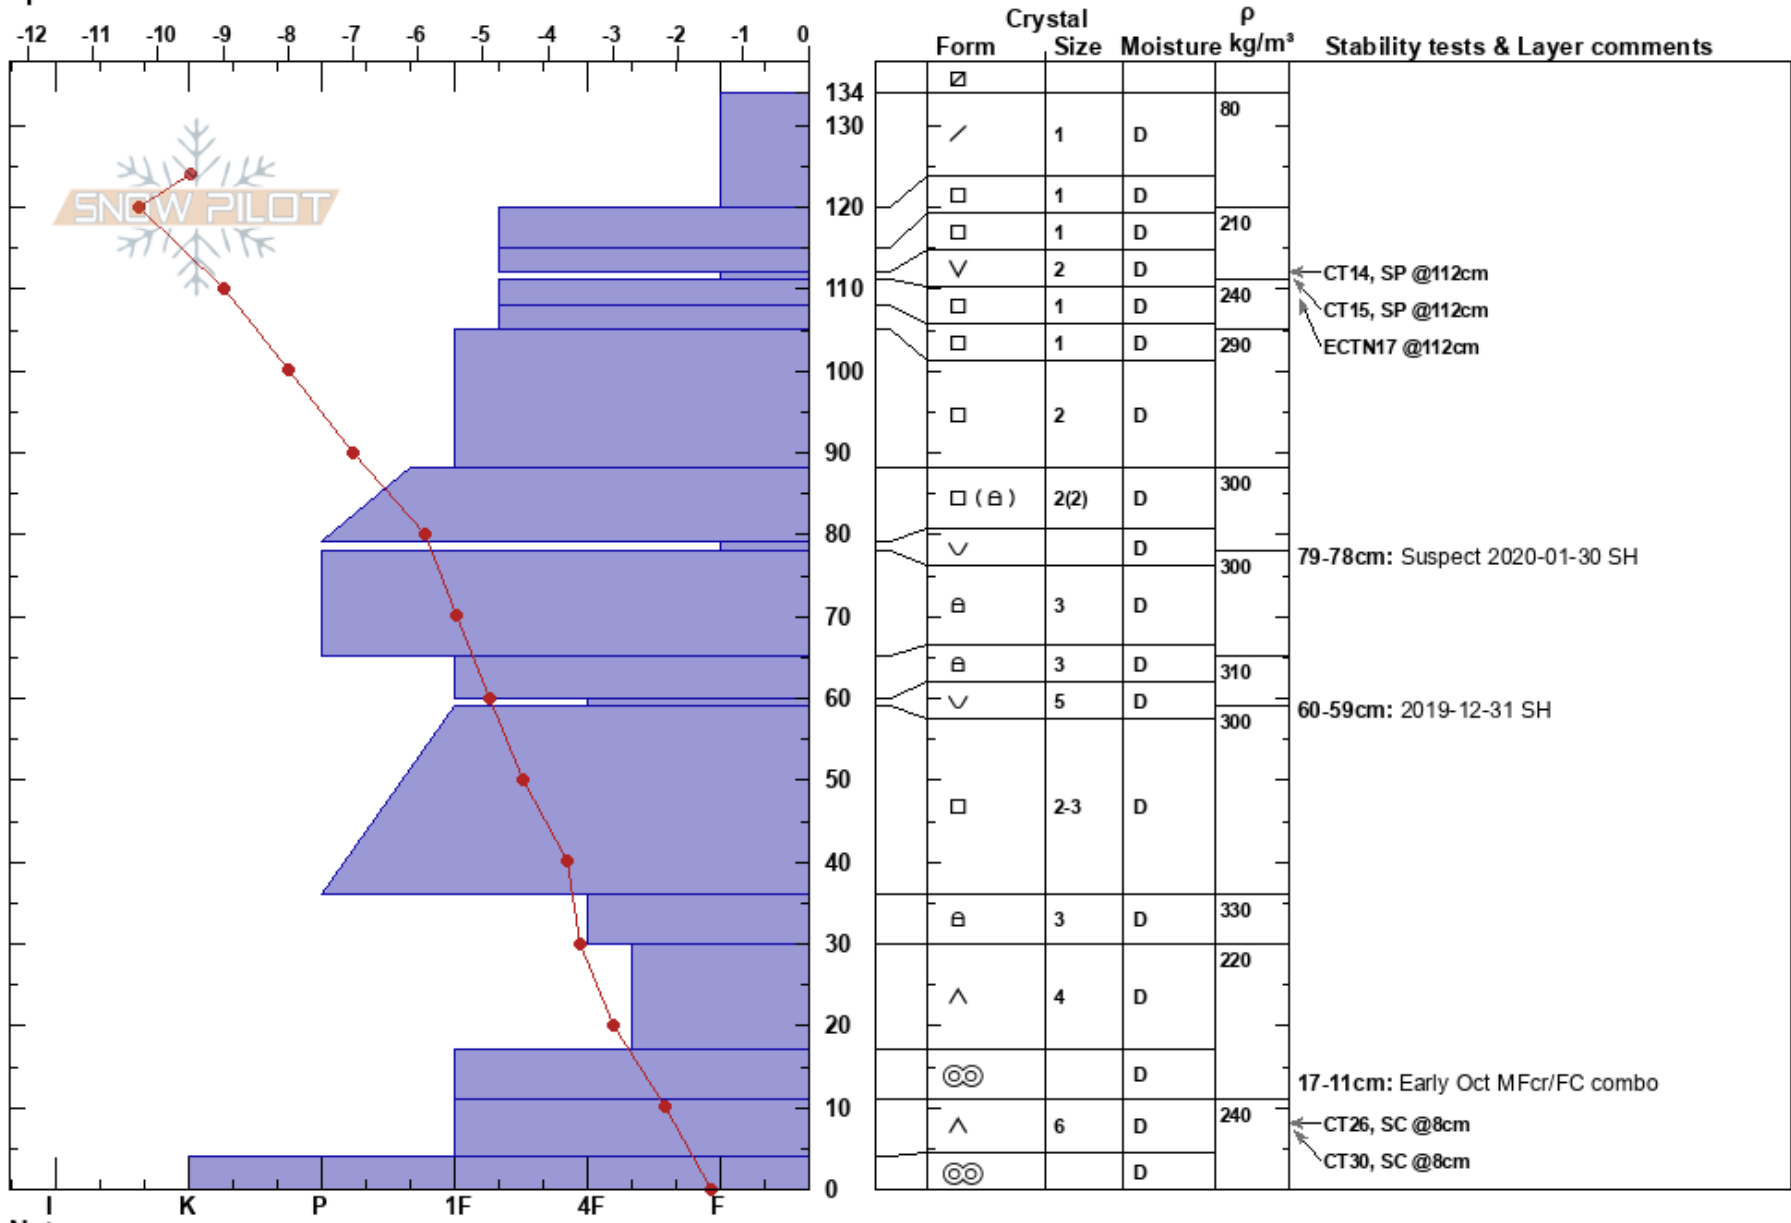

March Monthly profile
 purcell
 BC
Elevation: 3540 m
Aspect: NE
Specifics:

Panorama Avalanche Office
 12/03/2020 - 11:00
Co-ord:
Slope Angle: 0°
Wind Loading:

Stability:
Air Temperature: -10.4°C **PF:**40
Sky Cover: FEW
Precipitation: NO
Wind: Calm

HS:134
Layer Notes:
 112-111cm: Suspect 2020-02-22 SH
 79-78cm: Suspect 2020-01-30 SH
 60-59cm: 2019-12-31 SH
 17-11cm: Early Oct MFcr/FC combo

Notes: Flat bench area in opening in glades. Looking for presence/absence of SH, MFcr/FC