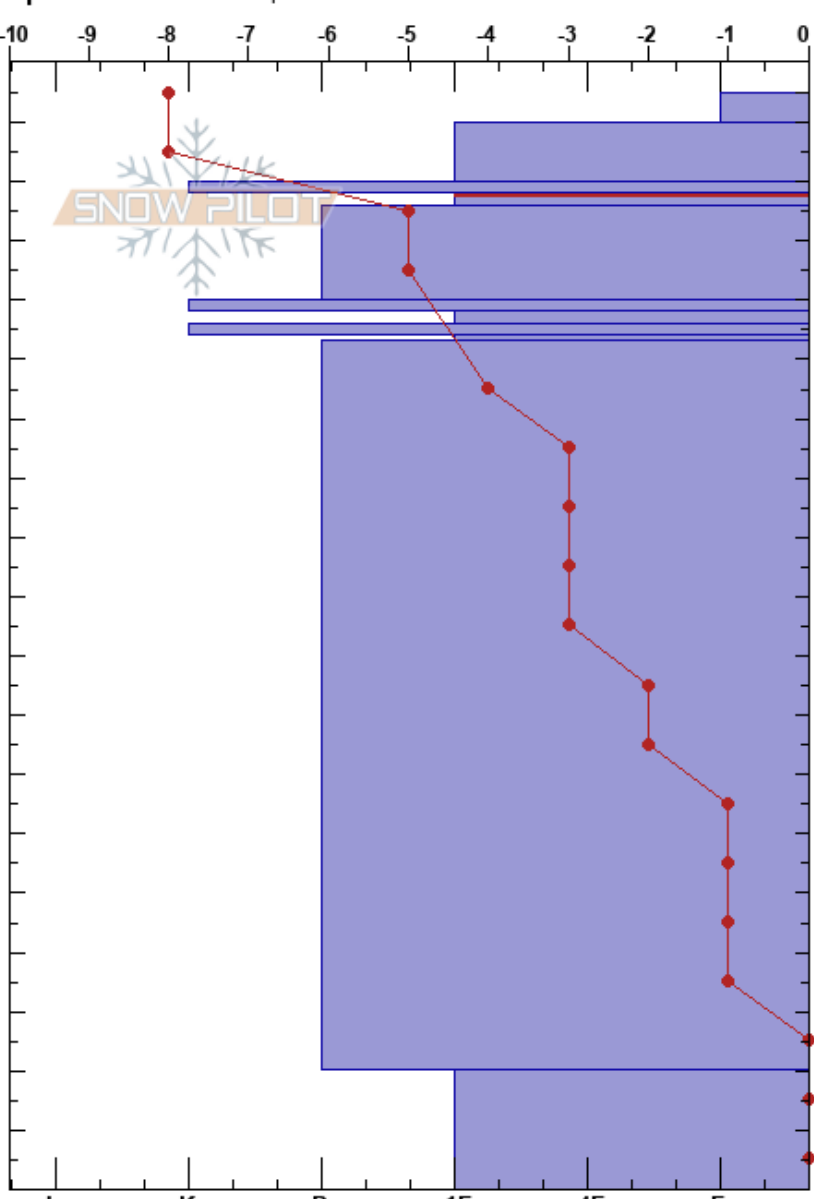

Glidden Ridge
 Bitterroot
 ID
 Elevation: 6521 ft
 Aspect: 320°
 Specifics: We skied slope

Melissa Hendrickson
 03/12/2020 - 11:00am
 Co-ord: 47.51148N, -115.72702W
 Slope Angle: 33°
 Wind Loading: no

Stability: Good
 Air Temperature: -6°C
 Sky Cover: CLR
 Precipitation: NO
 Wind: NW Light Breeze
 HS:185
 PF:25
 PS: 8
 168-166cm: Problematic layer
 20-0cm: Rock cavities

Depth (cm)	Crystal		Moisture	ρ kg/m ³	Stability tests & Layer comments
	Form	Size			
185	/	1			
180	/	1			
170	•	1			
170	■				← CT26, Q3 @168cm
160	⊖	1			← ECTN30 @168cm
160	•	0.5			
150	■				
140	• (⊖)	1(1)			
140	■				
130	• (⊖)	1(1)			
70	•	0.5			
20-0	^	2			20-0cm: Rock cavities