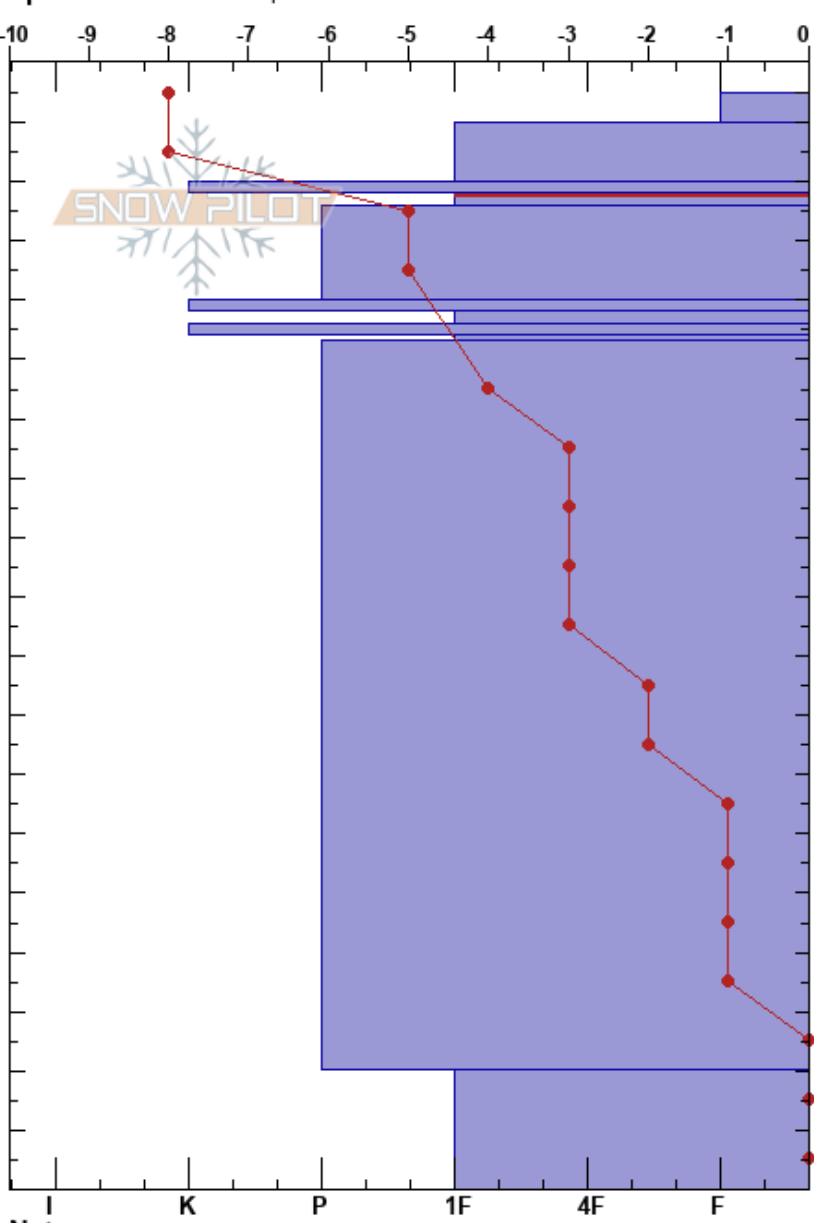

Glidden Ridge  
 Bitterroot  
 ID  
 Elevation: 6521 ft  
 Aspect: 320°  
 Specifics: We skied slope

Melissa Hendrickson  
 03/12/2020 - 11:00am  
 Co-ord: 47.51148N, -115.72702W  
 Slope Angle: 33°  
 Wind Loading: no

Stability: Good  
 Air Temperature: -6°C  
 Sky Cover: CLR  
 Precipitation: NO  
 Wind: NW Light Breeze  
 HS:185  
 PF:25  
 PS: 8  
 168-166cm: Problematic layer  
 20-0cm: Rock cavities

Depth (cm)	Crystal		Moisture	$\rho$ kg/m <sup>3</sup>	Stability tests & Layer comments
	Form	Size			
185	/	1			
180	/	1			
170	•	1			
170	■				← CT26, Q3 @168cm
160	⊖	1			← ECTN30 @168cm
160	•	0.5			
150	■				
140	• (⊖)	1(1)			
140	■				
130	• (⊖)	1(1)			
70	•	0.5			
20-0	^	2			20-0cm: Rock cavities