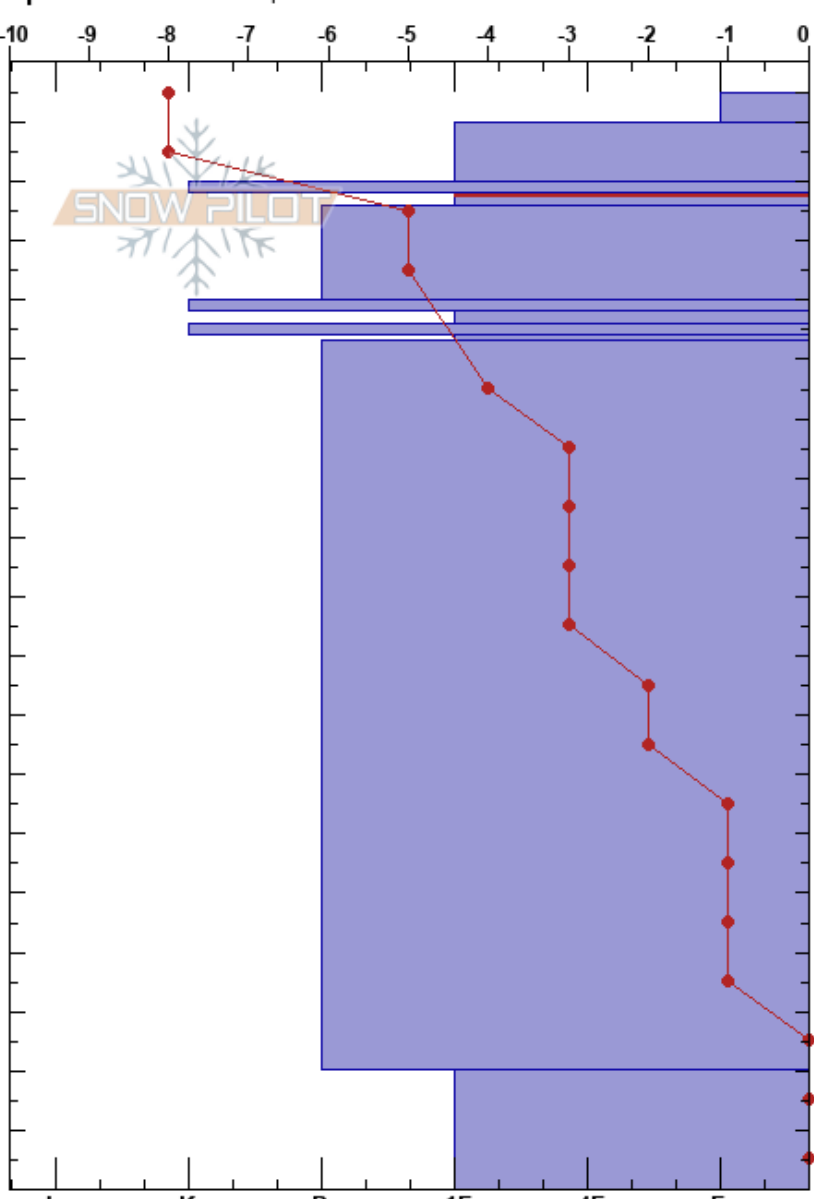

Glidden Ridge  
 Bitterroot  
 ID  
 Elevation: 6521 ft  
 Aspect: 320°  
 Specifics: We skied slope

Melissa Hendrickson  
 03/12/2020 - 11:00am  
 Co-ord: 47.51148N, -115.72702W  
 Slope Angle: 33°  
 Wind Loading: no

Stability: Good  
 Air Temperature: -6°C  
 Sky Cover: CLR  
 Precipitation: NO  
 Wind: NW Light Breeze  
 HS:185  
 PF:25  
 PS: 8  
 168-166cm: Problematic layer  
 20-0cm: Rock cavities

Depth (cm)	Crystal		Moisture	$\rho$ kg/m <sup>3</sup>	Stability tests & Layer comments
	Form	Size			
185	/	1			
180	/	1			
170	•	1			
170	■				← CT26, Q3 @168cm
160	⊖	1			← ECTN30 @168cm
160	•	0.5			
150	■				
140	• (⊖)	1(1)			
140	■				
130	• (⊖)	1(1)			
70	•	0.5			
20-0	^	2			20-0cm: Rock cavities