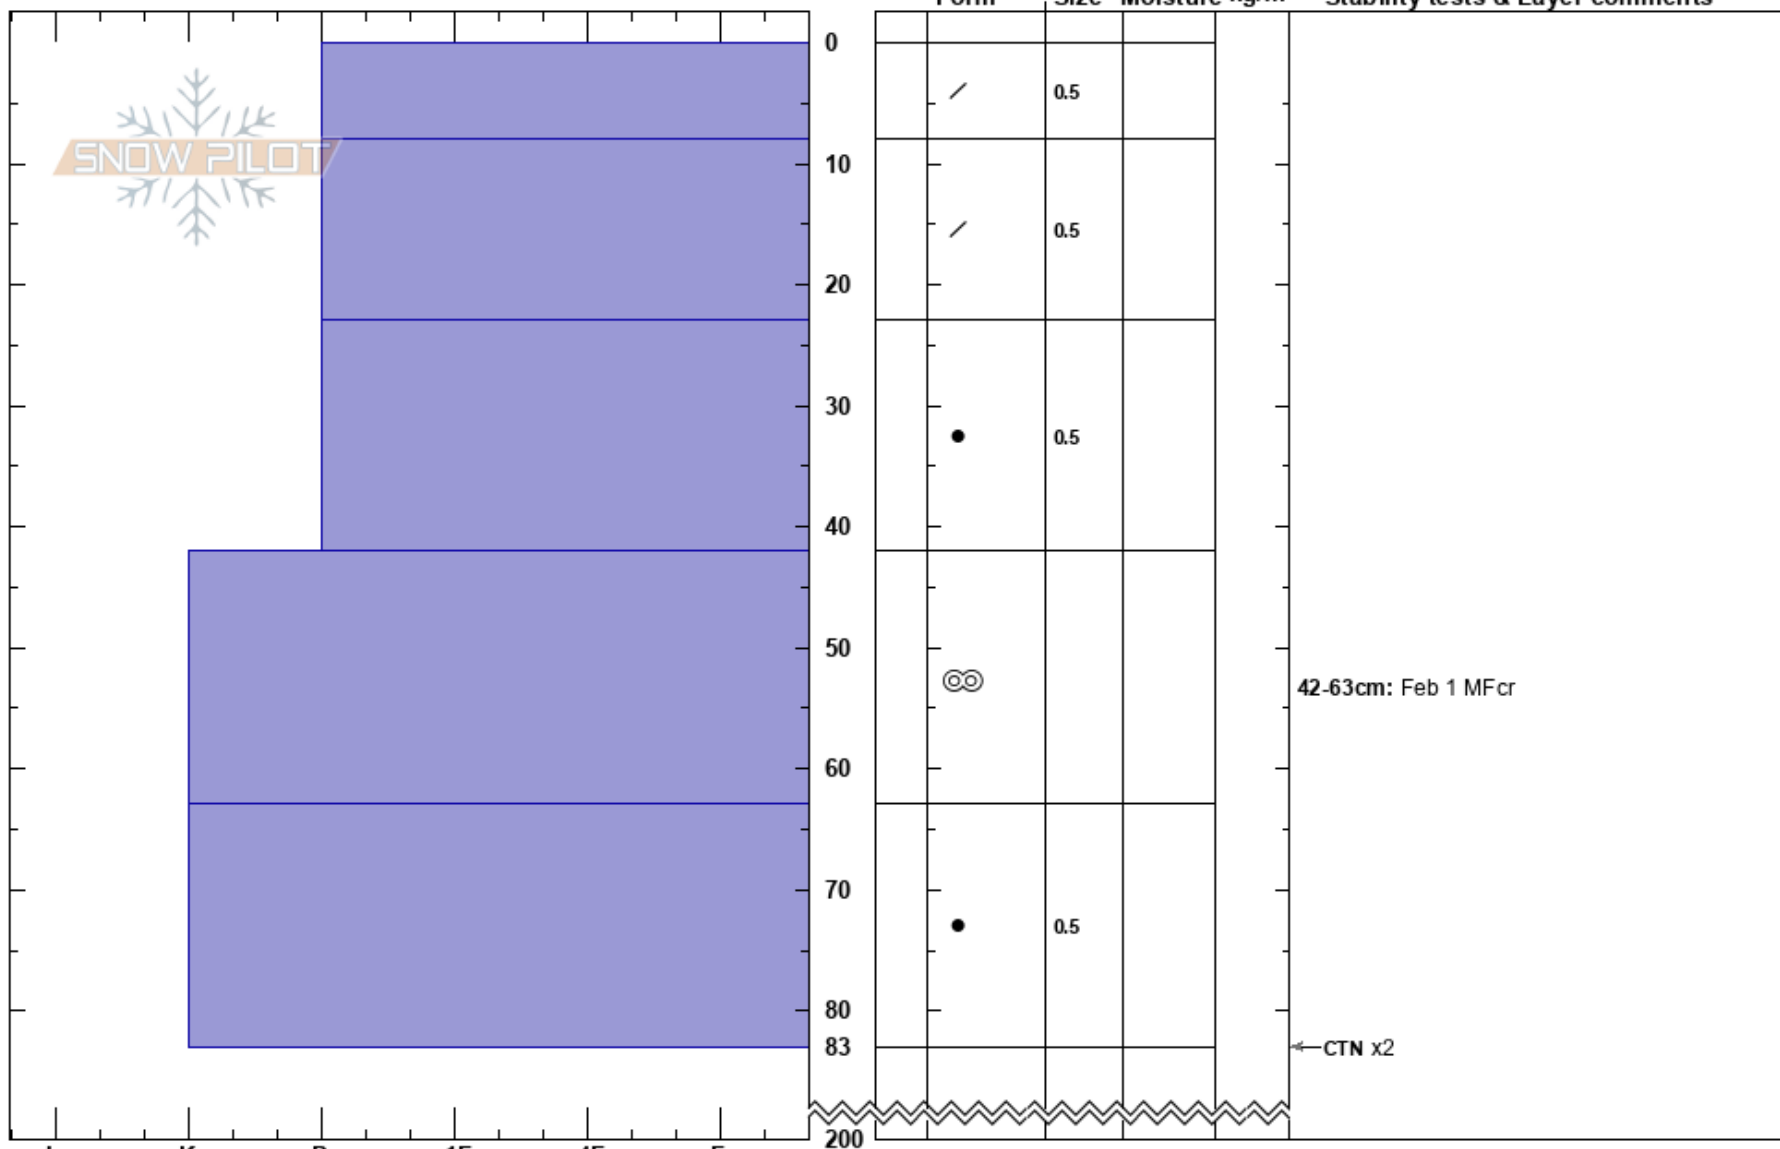

Huck Bowl
 Canadian Rockies
 AB
Elevation: 2100 m
Aspect: E
Specifics: Pit dug in a Ski Area

Amanda Goodhue
 12/03/2020 - 14:30
Co-ord:
Slope Angle: 30°
Wind Loading: previous

Stability:
Air Temperature: -8°C
Sky Cover: BKN
Precipitation: NO
Wind: NW Light Breeze

HS:200
Layer Notes:
 42-63cm: Feb 1 MFcr

Notes: Looking at grain form on Feb 1 MFcr.