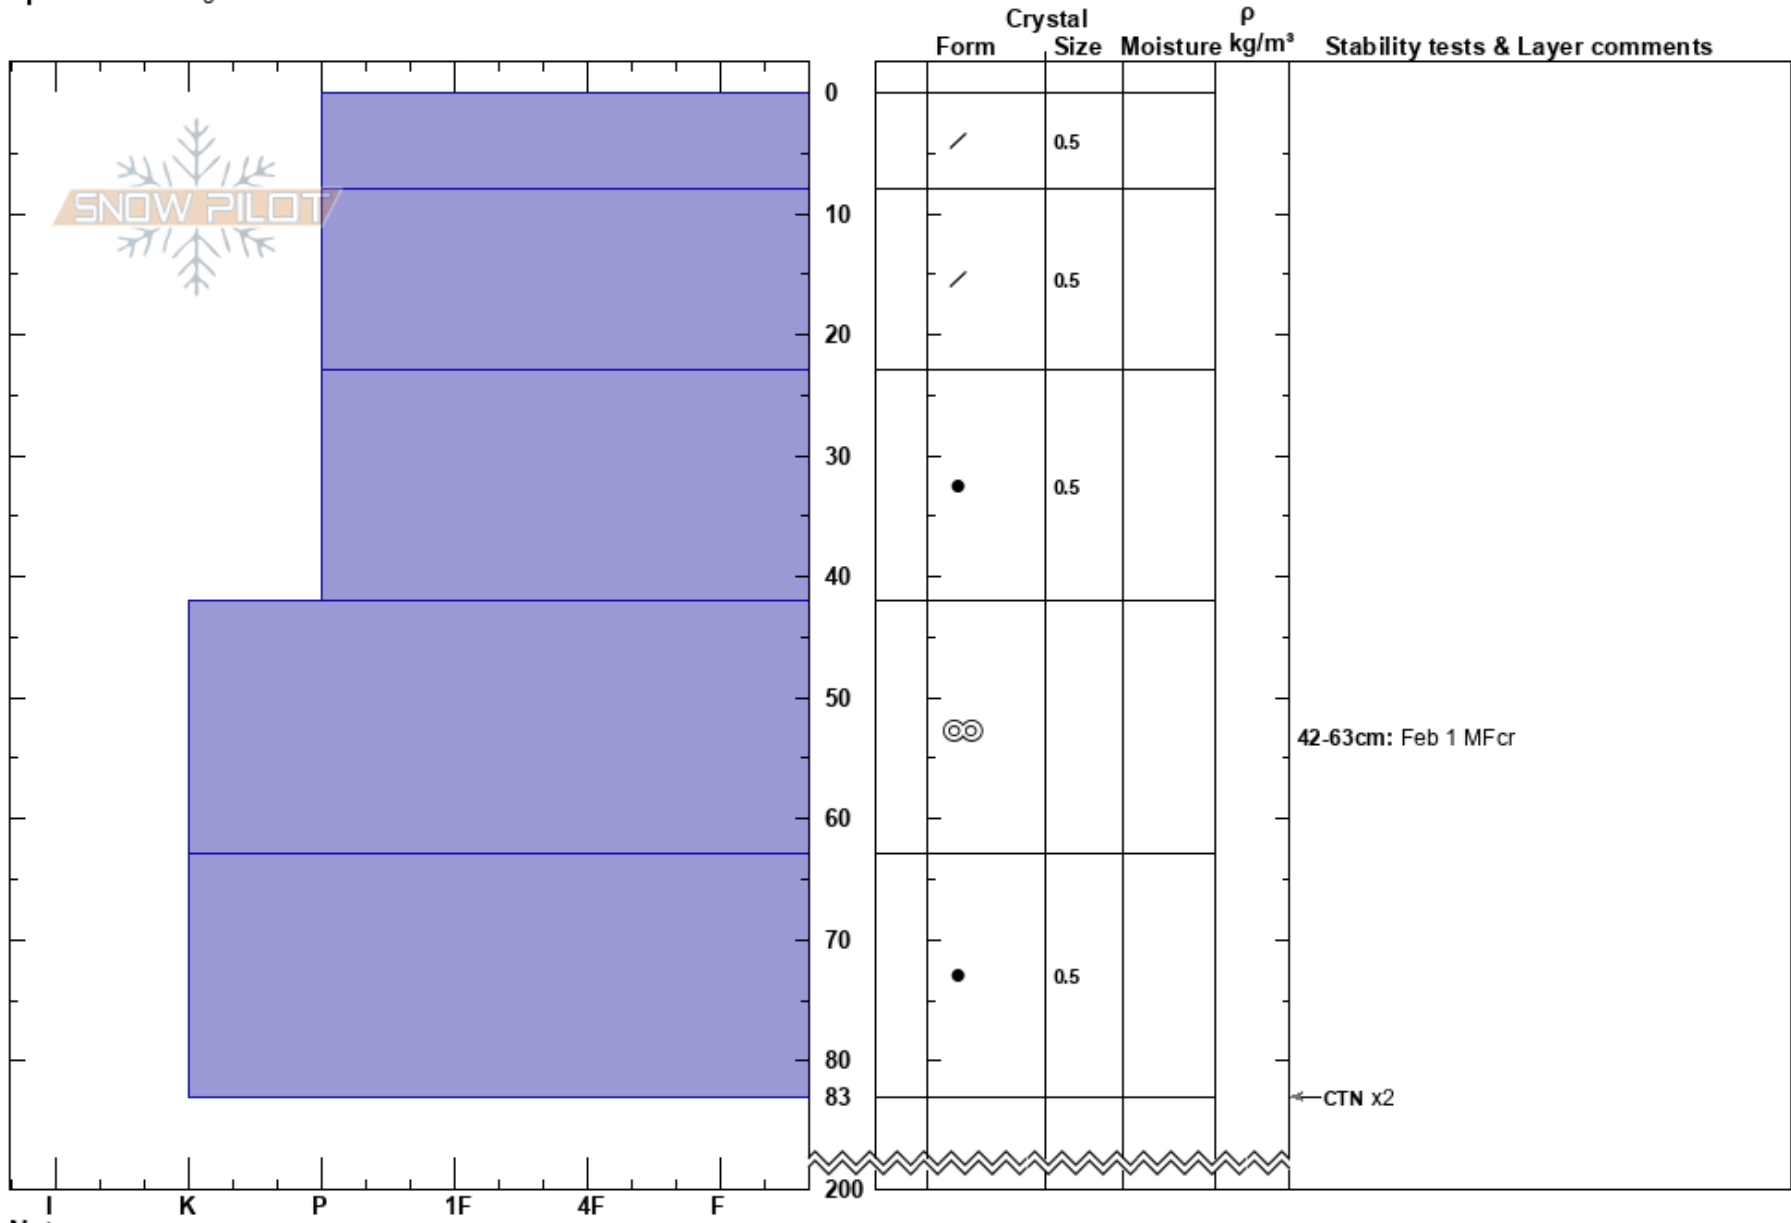

Huck Bowl
 Canadian Rockies
 AB
Elevation: 2100 m
Aspect: E
Specifics: Pit dug in a Ski Area

Amanda Goodhue
 12/03/2020 - 14:30
Co-ord:
Slope Angle: 30°
Wind Loading: previous

Stability:
Air Temperature: -8°C
Sky Cover: BKN
Precipitation: NO
Wind: NW Light Breeze

HS:200
Layer Notes:
 42-63cm: Feb 1 MFcr

Notes: Looking at grain form on Feb 1 MFcr.