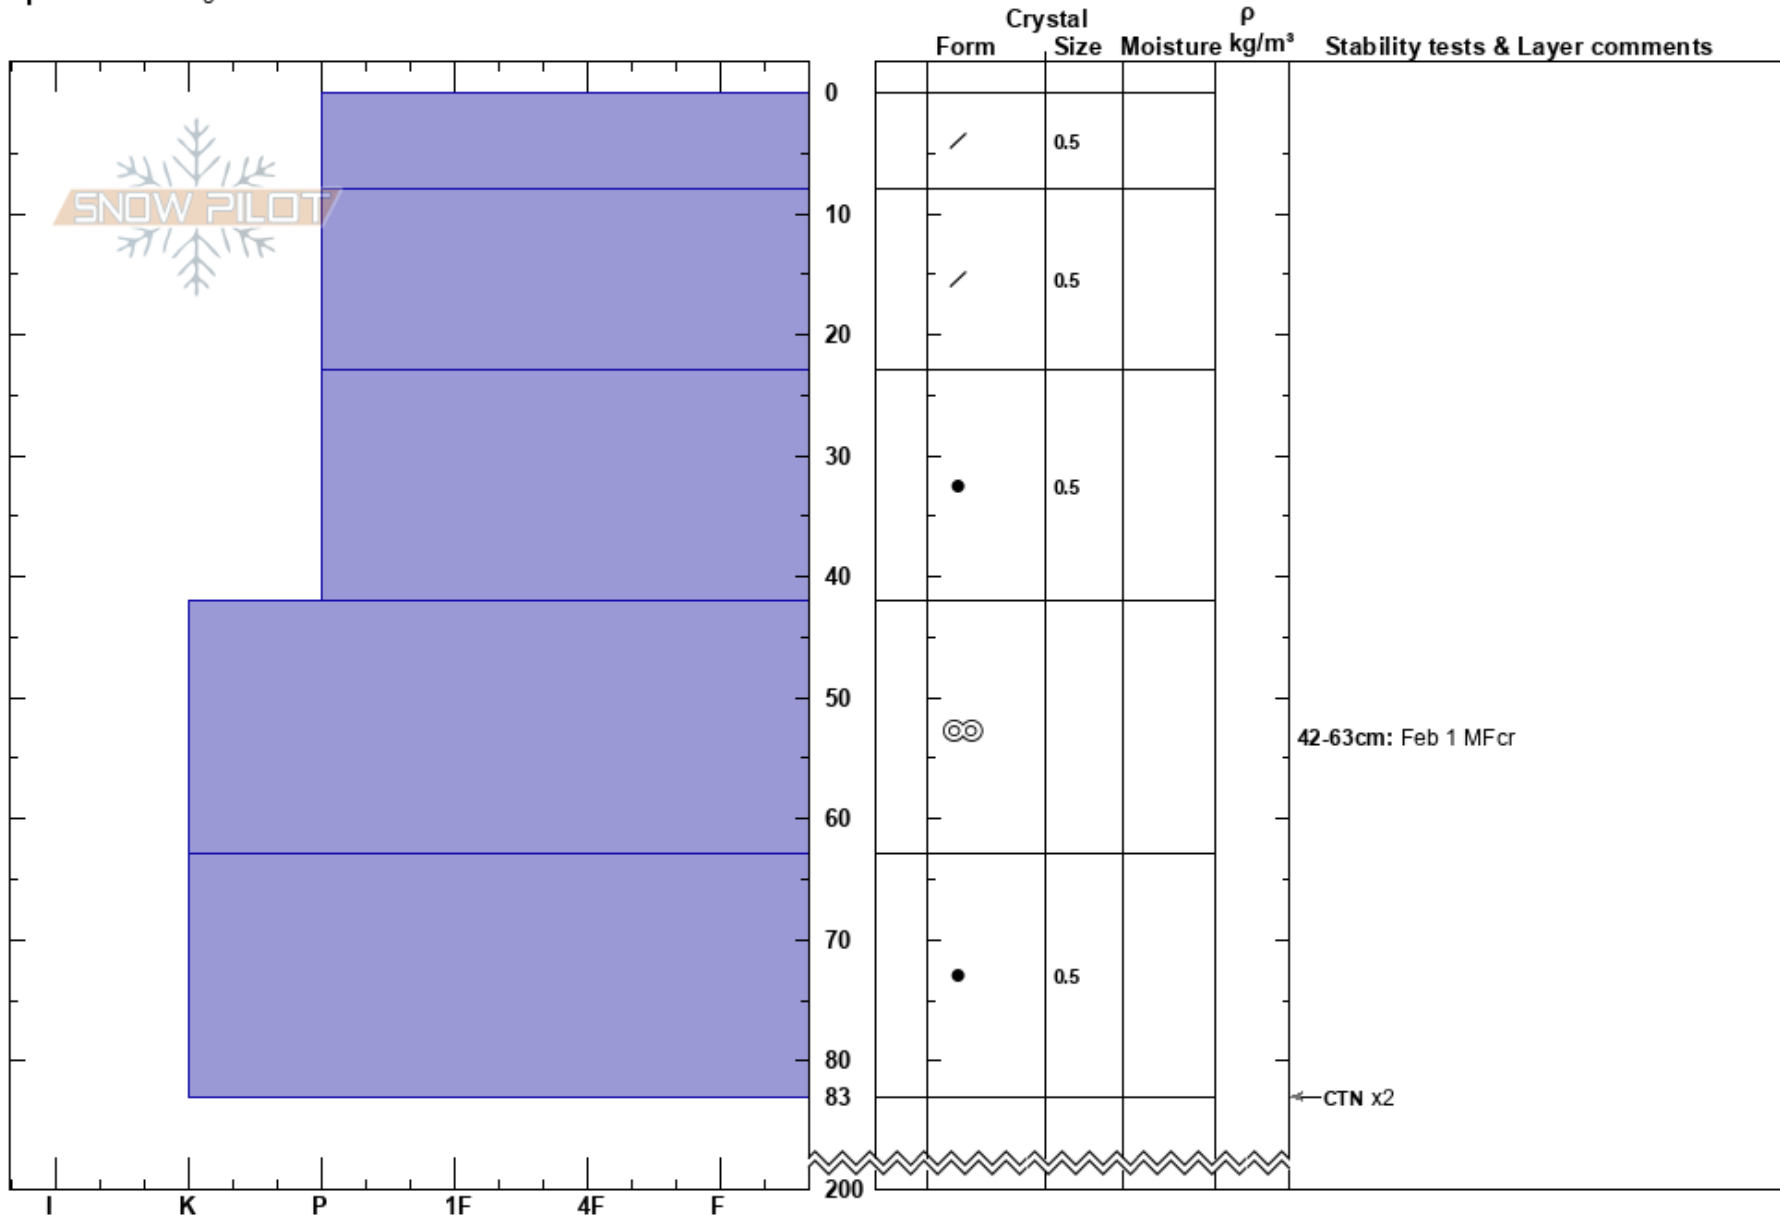

Huck Bowl
 Canadian Rockies
 AB
Elevation: 2100 m
Aspect: E
Specifics: Pit dug in a Ski Area

Amanda Goodhue
 12/03/2020 - 14:30
Co-ord:
Slope Angle: 30°
Wind Loading: previous

Stability:
Air Temperature: -8°C
Sky Cover: BKN
Precipitation: NO
Wind: NW Light Breeze

HS:200
Layer Notes:
 42-63cm: Feb 1 MFcr

Notes: Looking at grain form on Feb 1 MFcr.