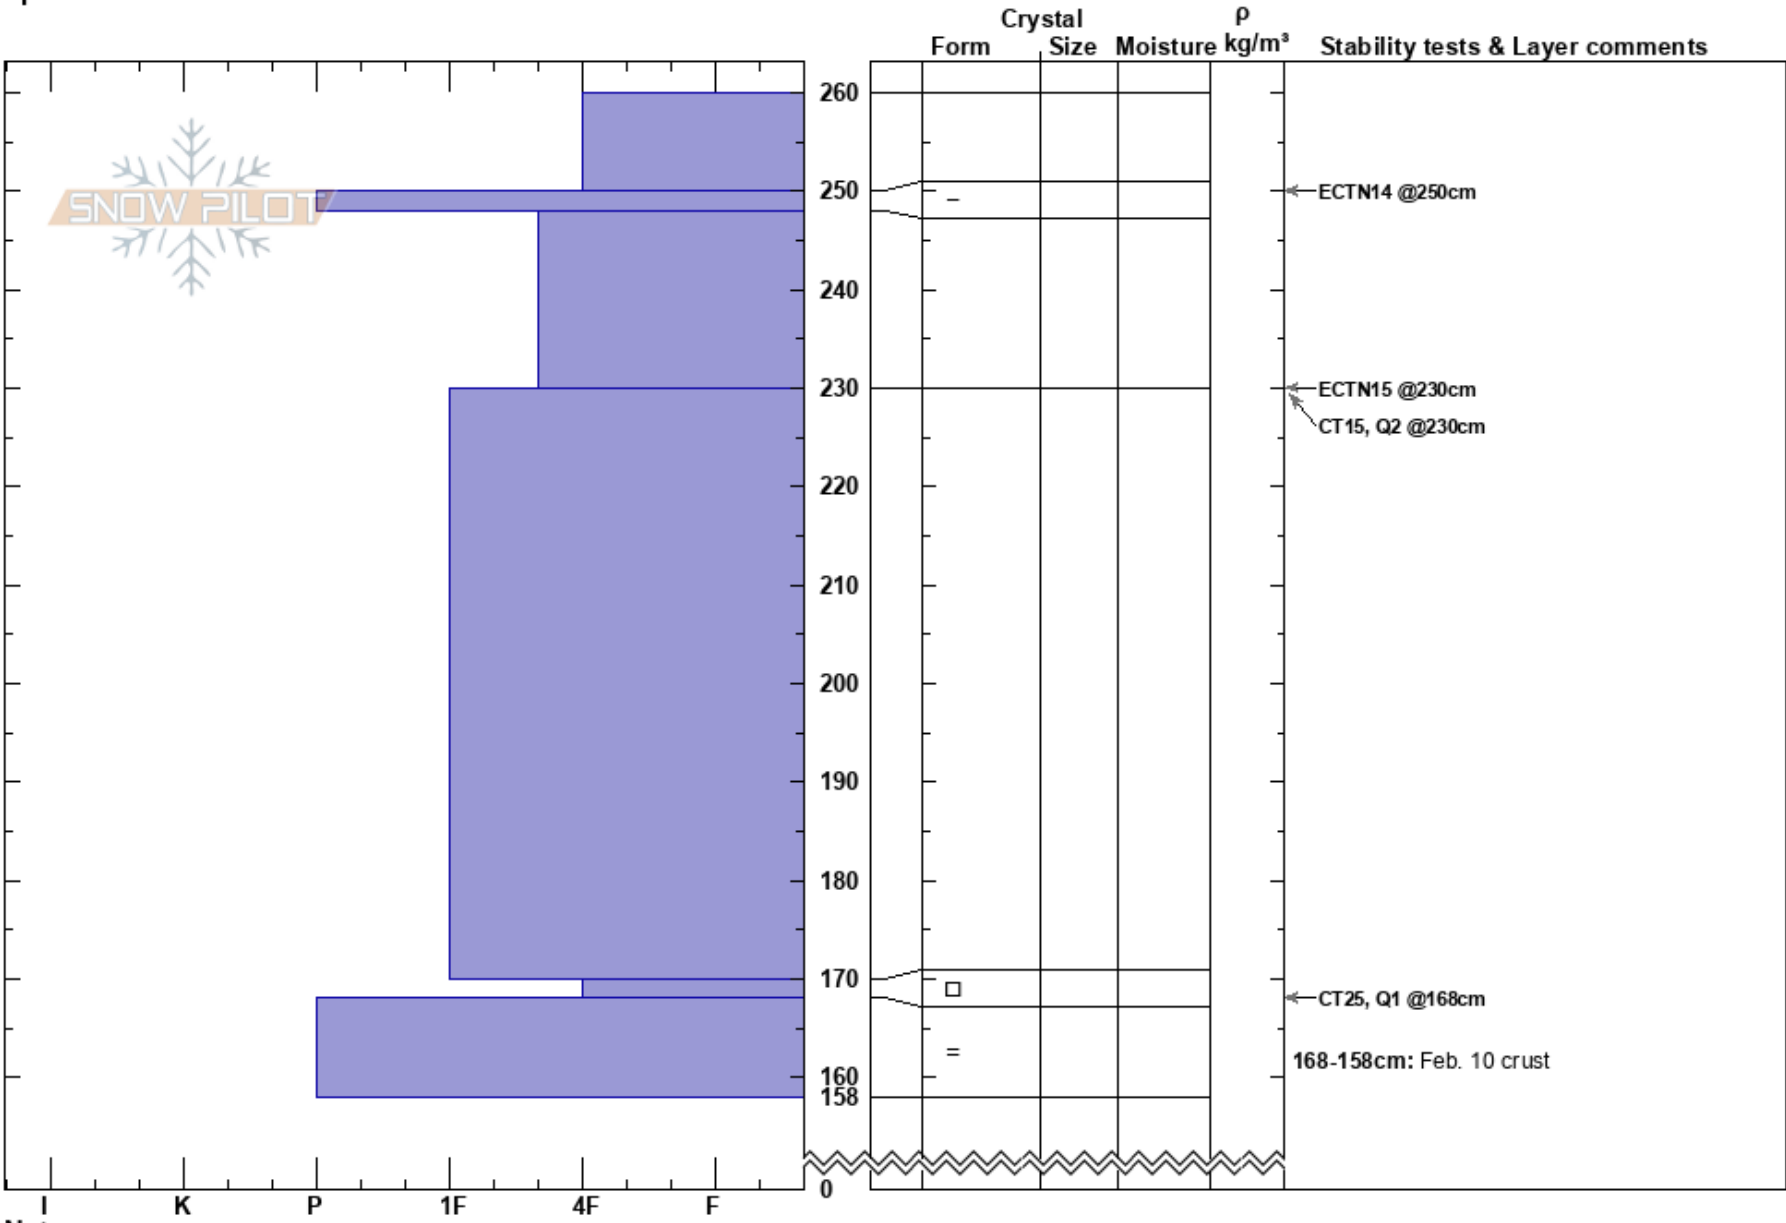

Shed 7 East Upper SZ  
 Lewis Range  
 MT  
 Elevation: 6300 ft  
 Aspect: 115°  
 Specifics:

BNSF Avalanche Safety  
 03/13/2017 - 12:35pm  
 Co-ord: 48.25668N, -113.48587W  
 Slope Angle: 25°  
 Wind Loading: yes

Stability:  
 Air Temperature: 1°C  
 Sky Cover: BKN  
 Precipitation: NO  
 Wind: SW Moderate

HS:260  
 170-168cm: Problematic layer  
 168-158cm: Feb. 10 crust

Notes: light wind loading