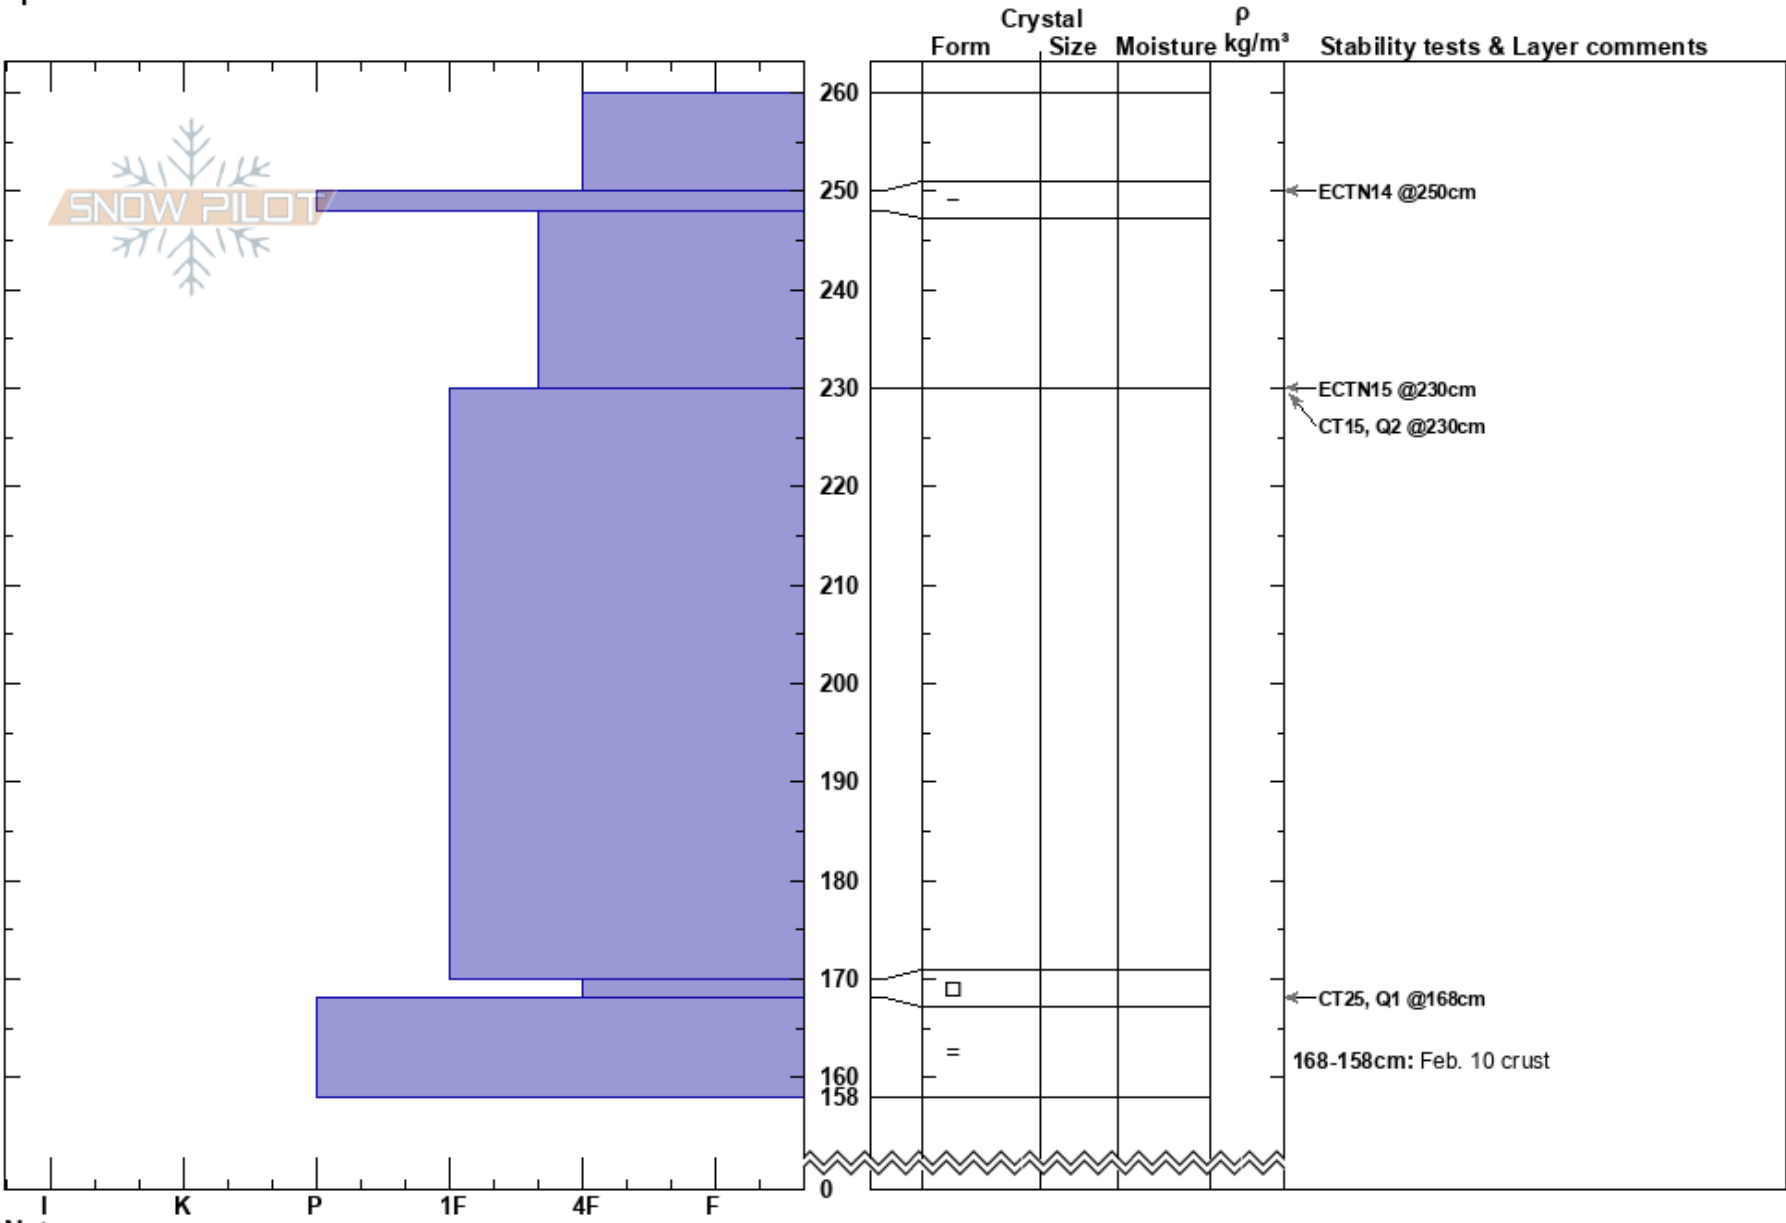

Shed 7 East Upper SZ
 Lewis Range
 MT
 Elevation: 6300 ft
 Aspect: 115°
 Specifics:

BNSF Avalanche Safety
 03/13/2017 - 12:35pm
 Co-ord: 48.25668N, -113.48587W
 Slope Angle: 25°
 Wind Loading: yes

Stability:
 Air Temperature: 1°C
 Sky Cover: BKN
 Precipitation: NO
 Wind: SW Moderate

HS:260
 170-168cm: Problematic layer
 168-158cm: Feb. 10 crust

Notes: light wind loading