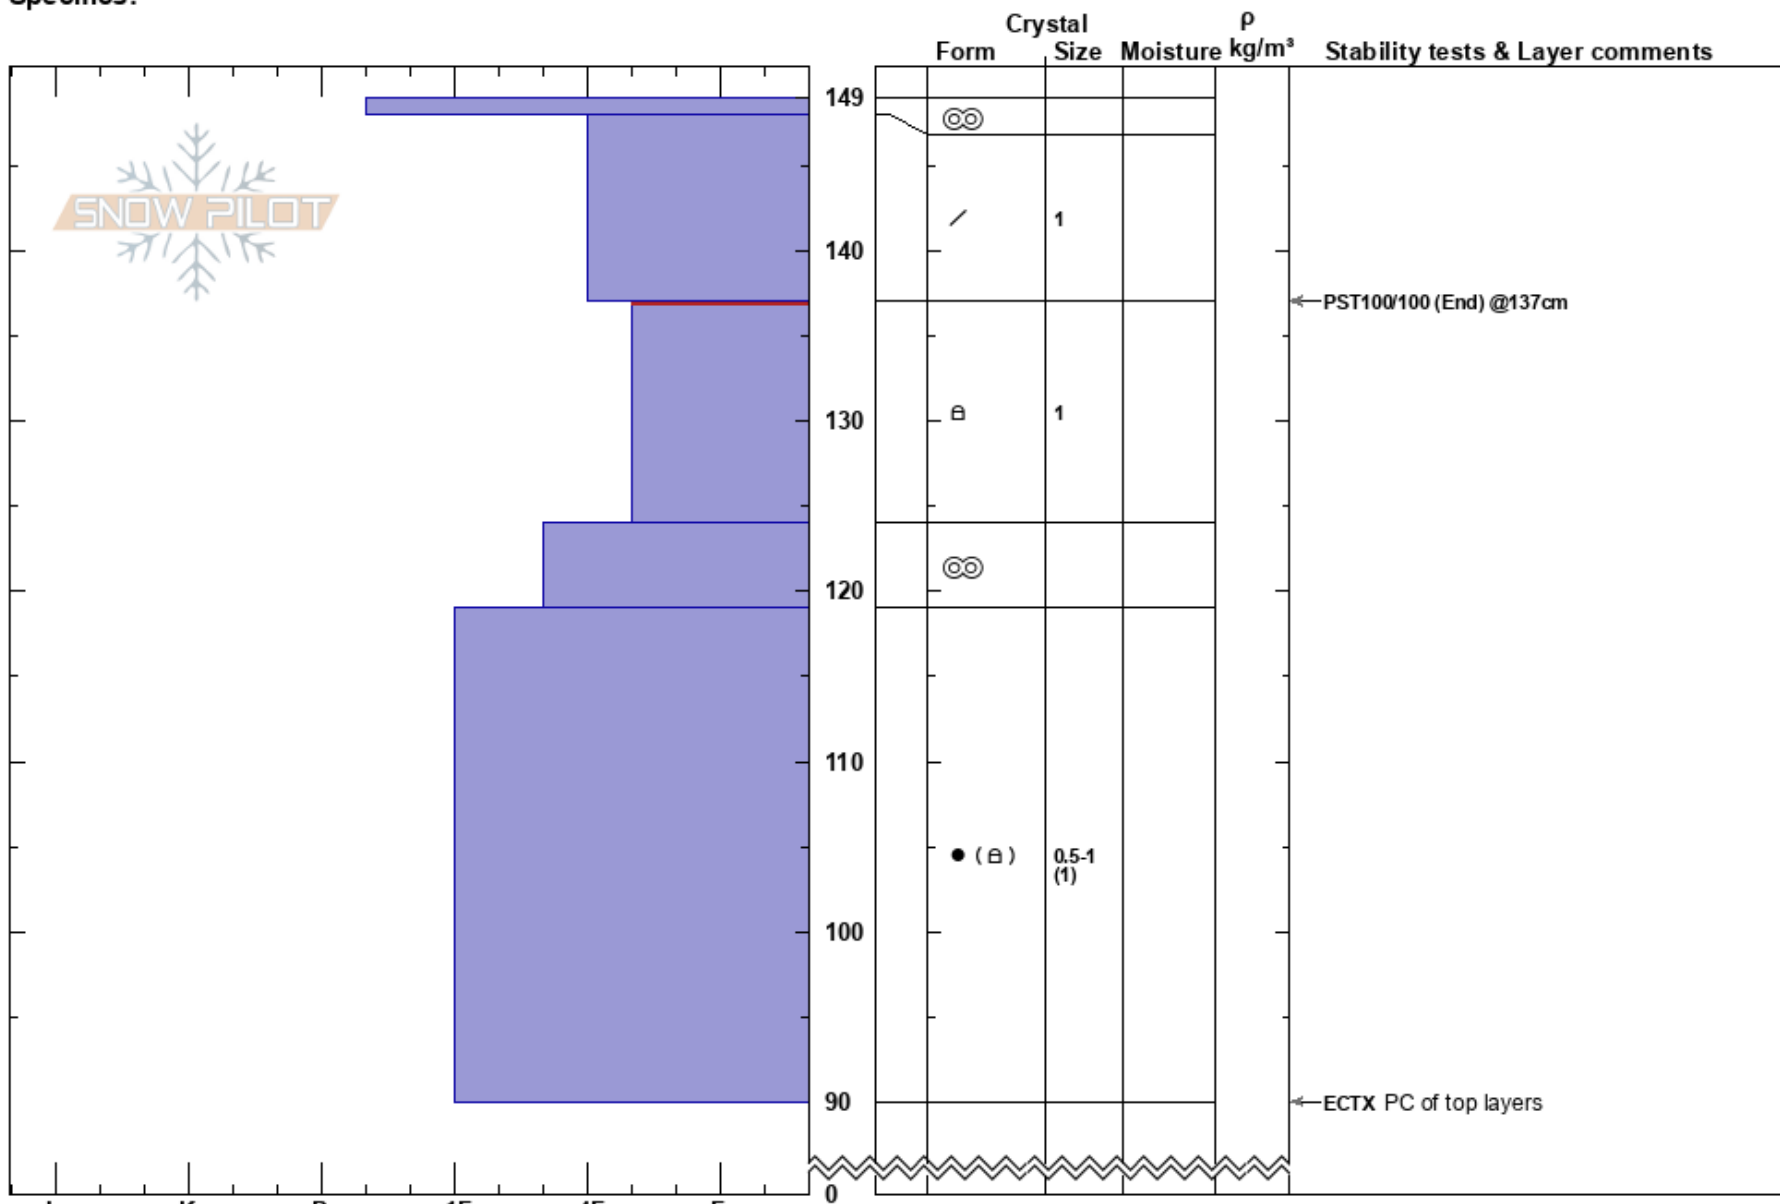

Powderhouse Peak  
 Central Sierra  
 CA  
 Elevation: 9010 ft  
 Aspect: 16°  
 Specifics:

Brandon Schwartz  
 03/12/2020 - 11:45am  
 Co-ord: 38.78359N, -119.97156W  
 Slope Angle: 37°  
 Wind Loading: no

Stability: Very Good  
 Air Temperature: HS:149  
 PF:20 137-124cm:Problematic layer  
 Sky Cover: CLR  
 Precipitation: NO  
 Wind: E Moderate

Notes: Pit dug in near treeline terrain to look at faceting in the upper snowpack.