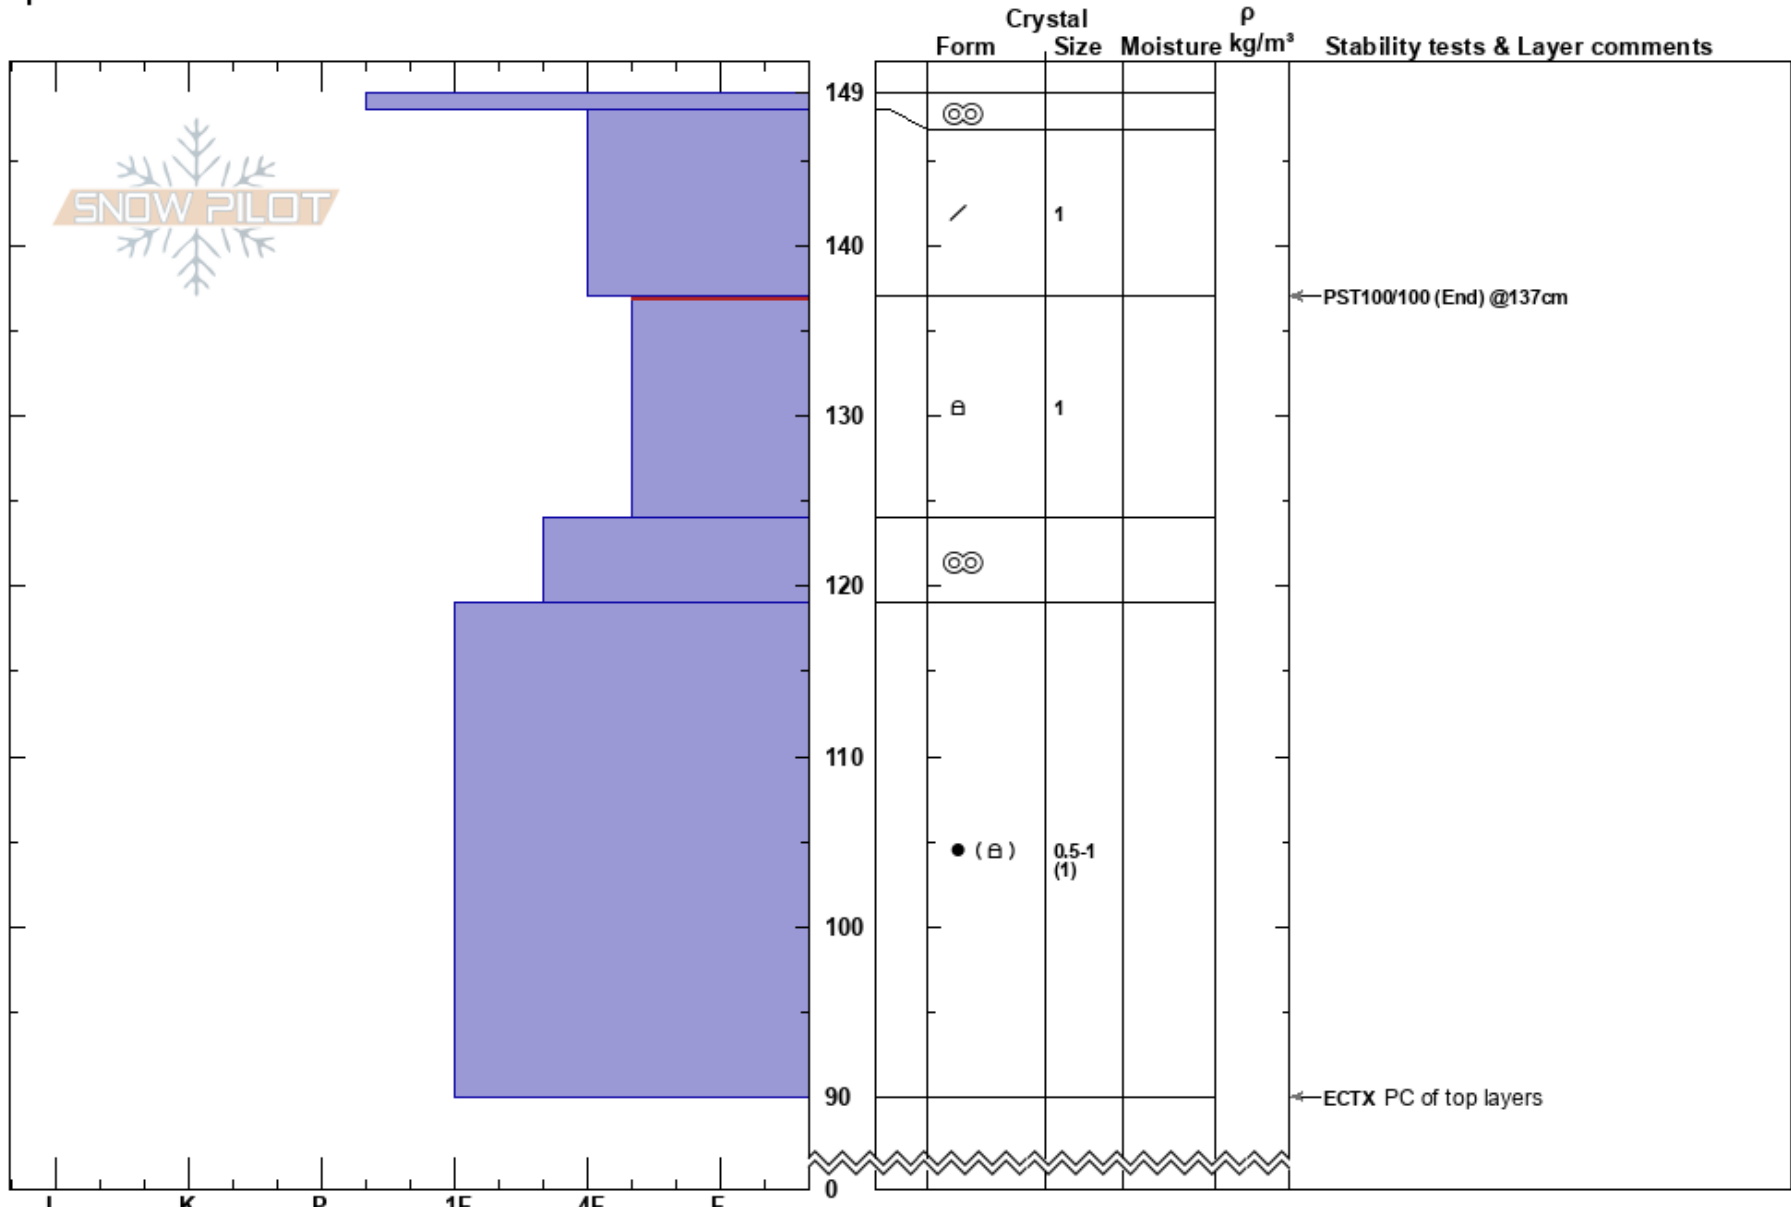

Powderhouse Peak
 Central Sierra
 CA
 Elevation: 9010 ft
 Aspect: 16°
 Specifics:

Brandon Schwartz
 03/12/2020 - 11:45am
 Co-ord: 38.78359N, -119.97156W
 Slope Angle: 37°
 Wind Loading: no

Stability: Very Good
 Air Temperature: HS:149
 PF:20 137-124cm:Problematic layer
 Sky Cover: CLR
 Precipitation: NO
 Wind: E Moderate

Notes: Pit dug in near treeline terrain to look at faceting in the upper snowpack.