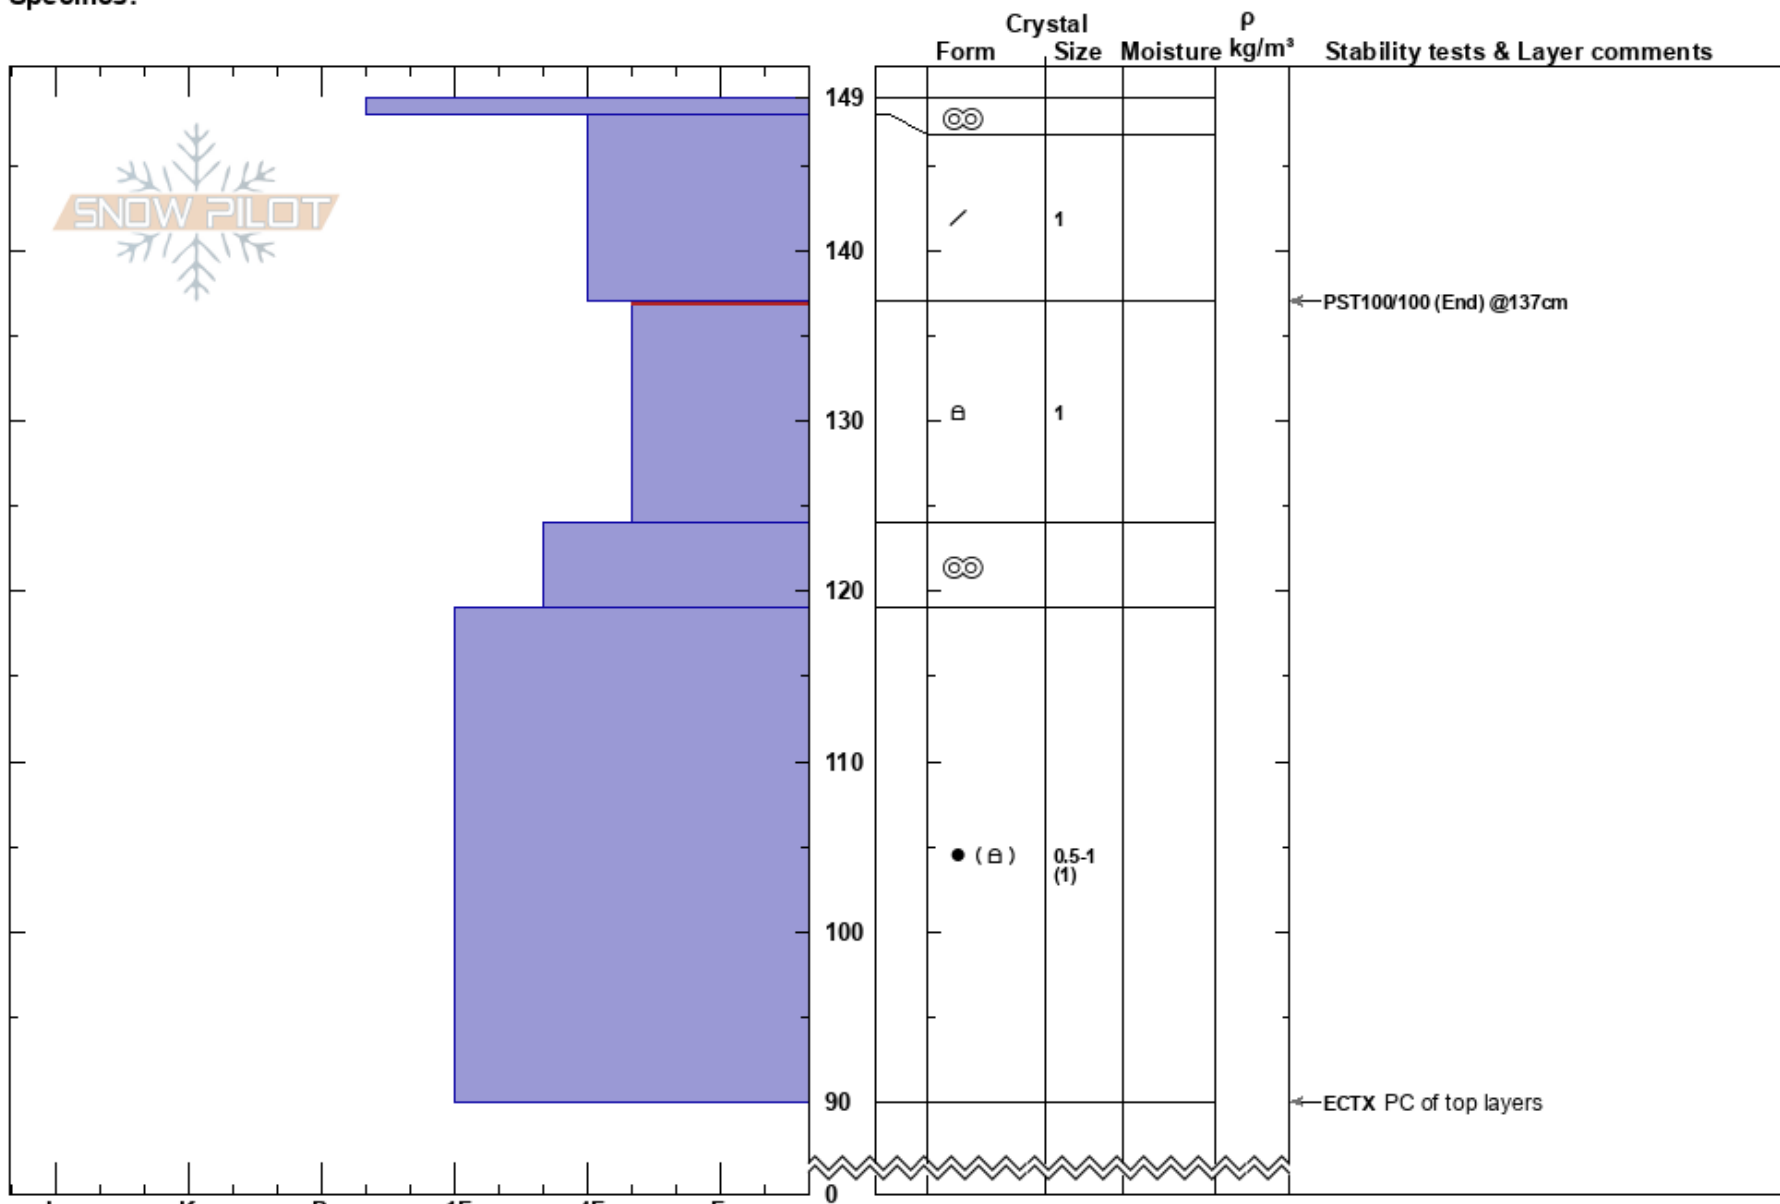

Powderhouse Peak
 Central Sierra
 CA
 Elevation: 9010 ft
 Aspect: 16°
 Specifics:

Brandon Schwartz
 03/12/2020 - 11:45am
 Co-ord: 38.78359N, -119.97156W
 Slope Angle: 37°
 Wind Loading: no

Stability: Very Good
 Air Temperature: HS:149
 PF:20 137-124cm:Problematic layer
 Sky Cover: CLR
 Precipitation: NO
 Wind: E Moderate

Notes: Pit dug in near treeline terrain to look at faceting in the upper snowpack.