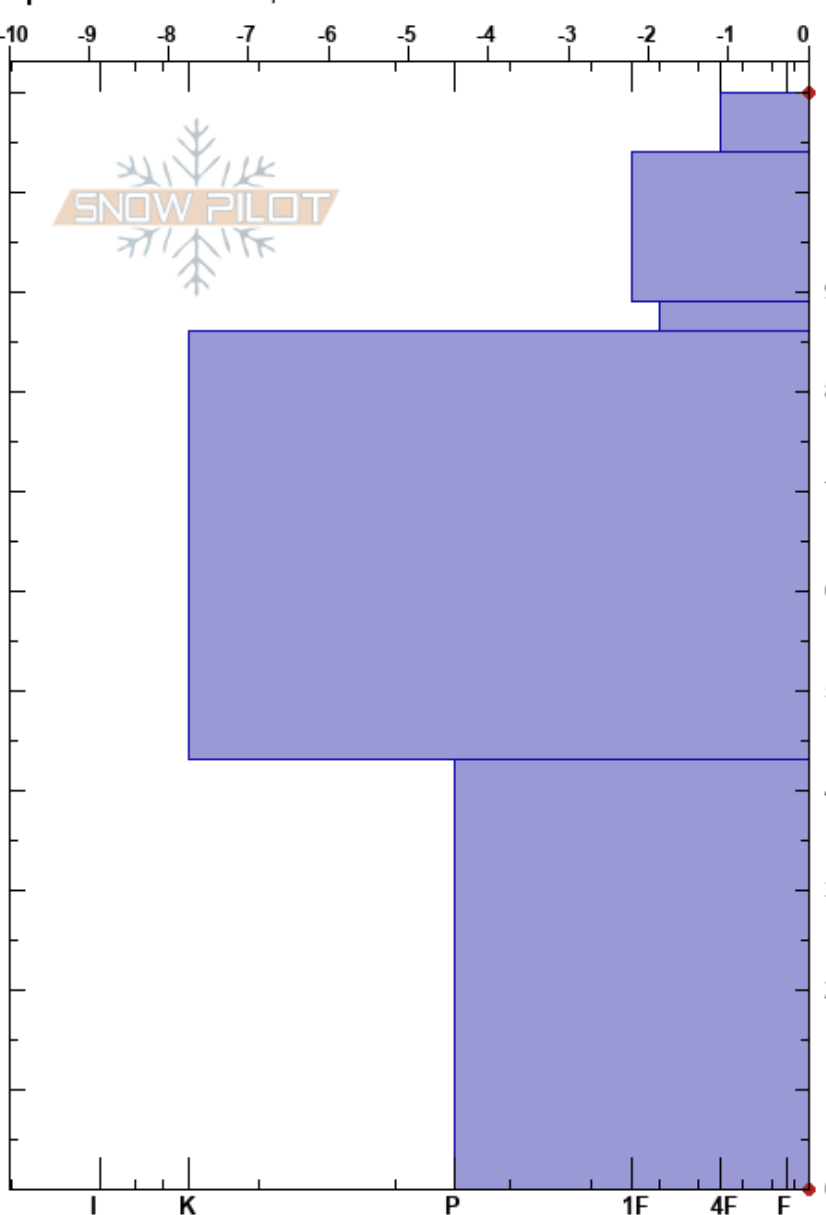

Collada Verde
 Picos de Europa
 Spain
 Elevation: 2280 m
 Aspect: SW
 Specifics: We skied slope

Alberto Mediavilla
 12/03/2020 - 12:30
 Co-ord: 43.16406N, -4.83615E
 Slope Angle: 31°
 Wind Loading: no

Stability: Good HS:110
 Air Temperature: 6.5°C
 Sky Cover: SCT
 Precipitation: NO
 Wind: NW Light Breeze
 Layer Notes: 89-86cm: Problematic layer

Height (cm)	Crystal		Moisture	ρ kg/m ³	Stability tests & Layer comments
	Form	Size			
110	∅	1	W		
100	∅	1	W	410	
90	∅∅		V		← CT23, Q3 @89cm Break
80				480	
70	∅	1	W		
60					
50					
40				490	
30					
20	∅	1.5	M-W		
10					
0					