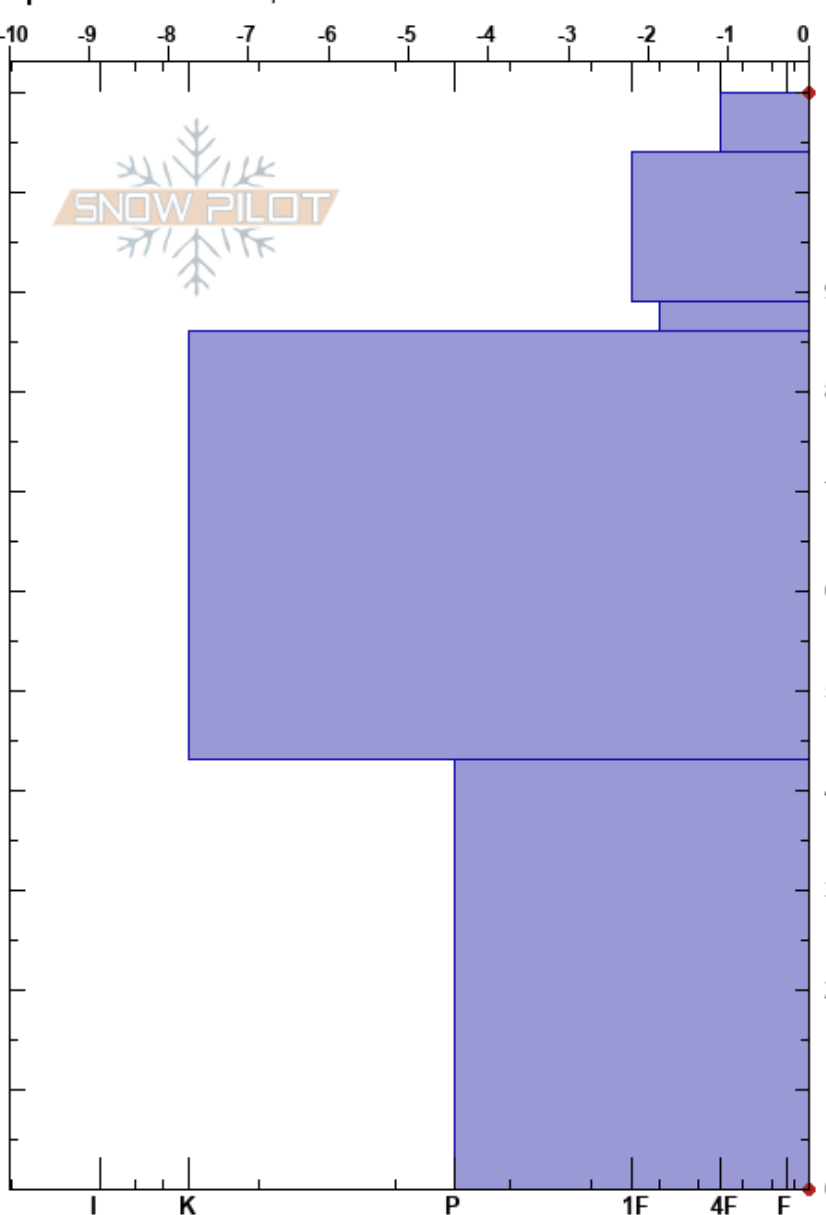

Collada Verde  
 Picos de Europa  
 Spain  
 Elevation: 2280 m  
 Aspect: SW  
 Specifics: We skied slope

Alberto Mediavilla  
 12/03/2020 - 12:30  
 Co-ord: 43.16406N, -4.83615E  
 Slope Angle: 31°  
 Wind Loading: no

Stability: Good HS:110  
 Air Temperature: 6.5°C  
 Sky Cover: SCT  
 Precipitation: NO  
 Wind: NW Light Breeze  
 Layer Notes: 89-86cm: Problematic layer

Height (cm)	Crystal		Moisture	ρ kg/m³	Stability tests & Layer comments
	Form	Size			
110	ϕ	1	W		
100	ϕ	1	W	410	
90	⊙		V		← CT23, Q3 @89cm Break
80				480	
70	ϕ	1	W		
60					
50					
40				490	
30					
20	ϕ	1.5	M-W		
10					
0					