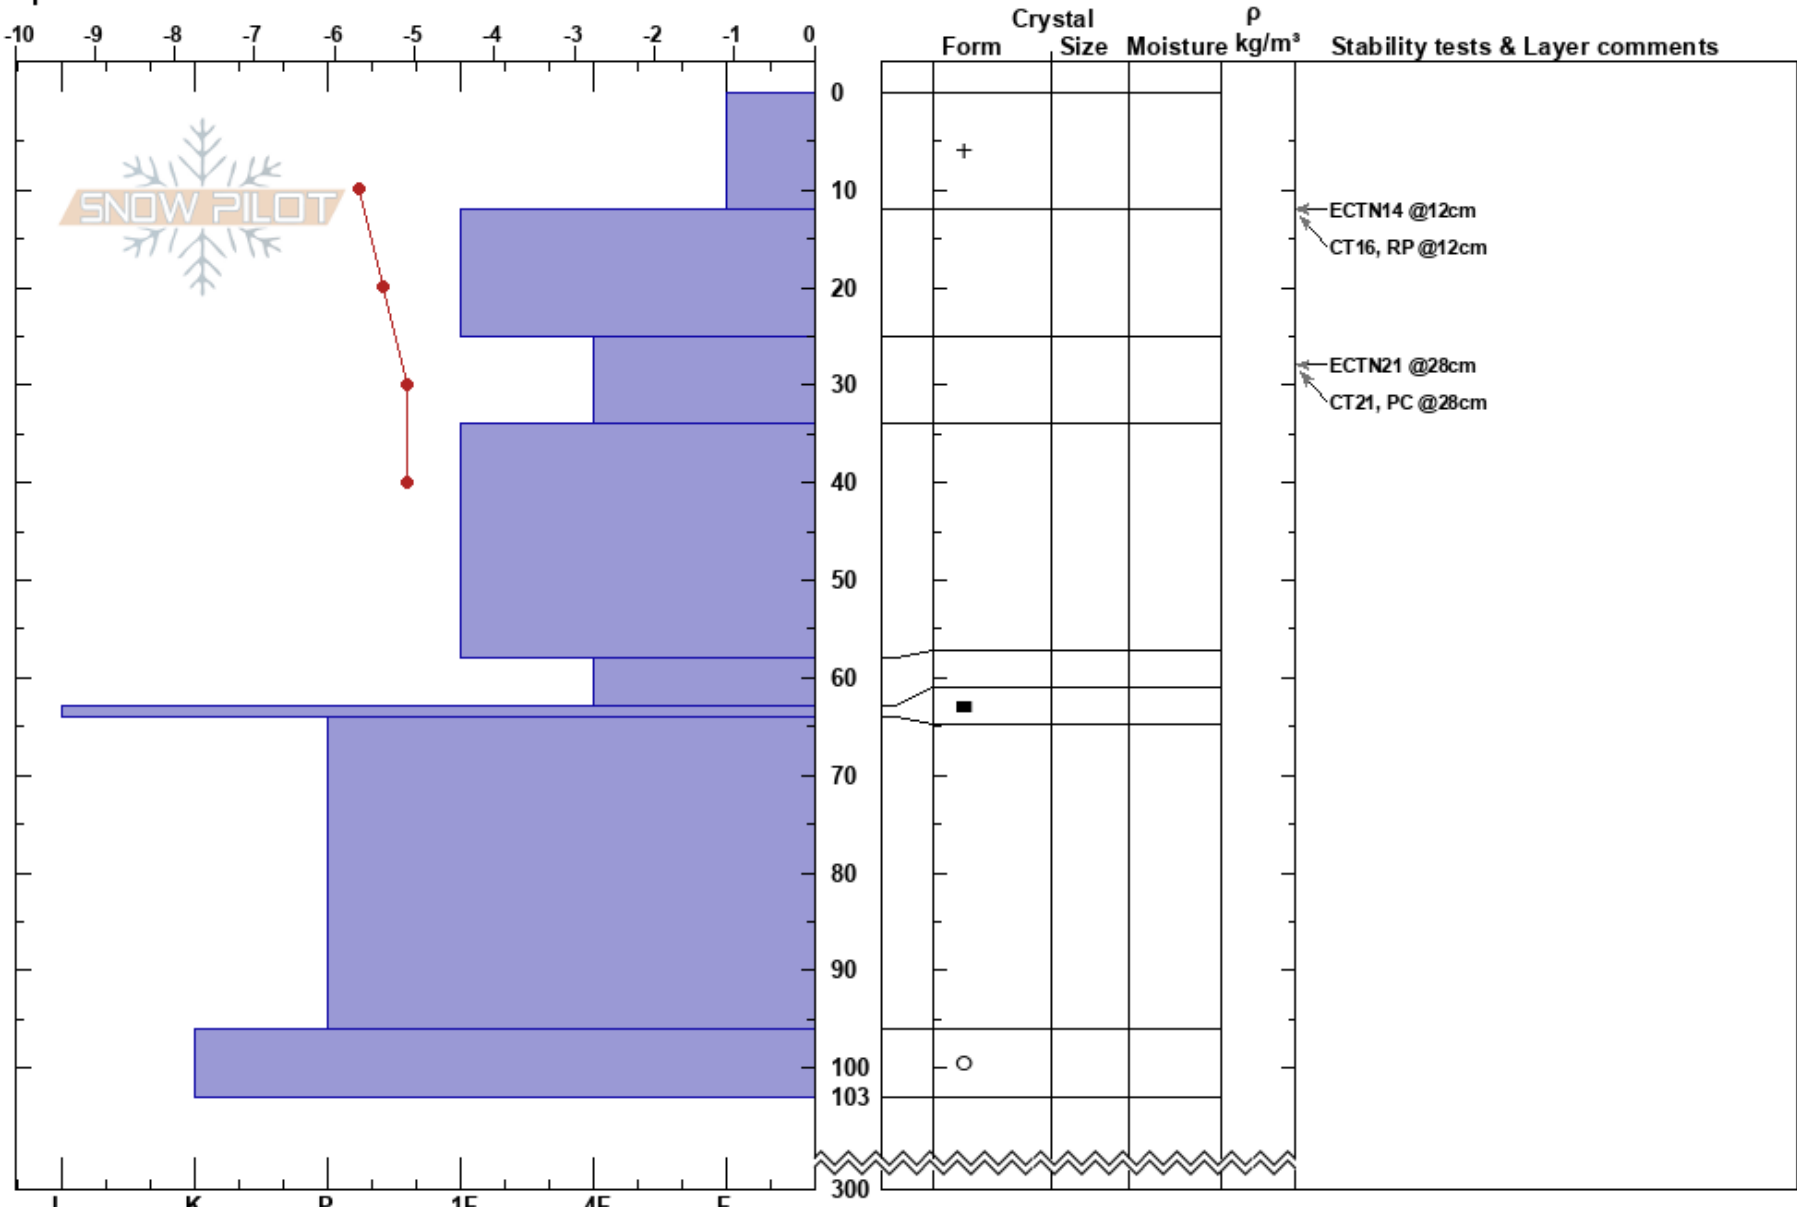

Grönfjäll Sadeln
 Grönfjället
 Sweden
Elevation: 882 m
Aspect: 32°
Specifics:

Sven Olofsson
 12/03/2020 - 11:30
Co-ord: 65.28736N, 15.63171E
Slope Angle: 35°
Wind Loading: yes

Stability: HS:300
Air Temperature: -3.5°C **PF:**20
Sky Cover: SCT
Precipitation: NO
Wind: NW Moderate

Layer Notes:

Notes: