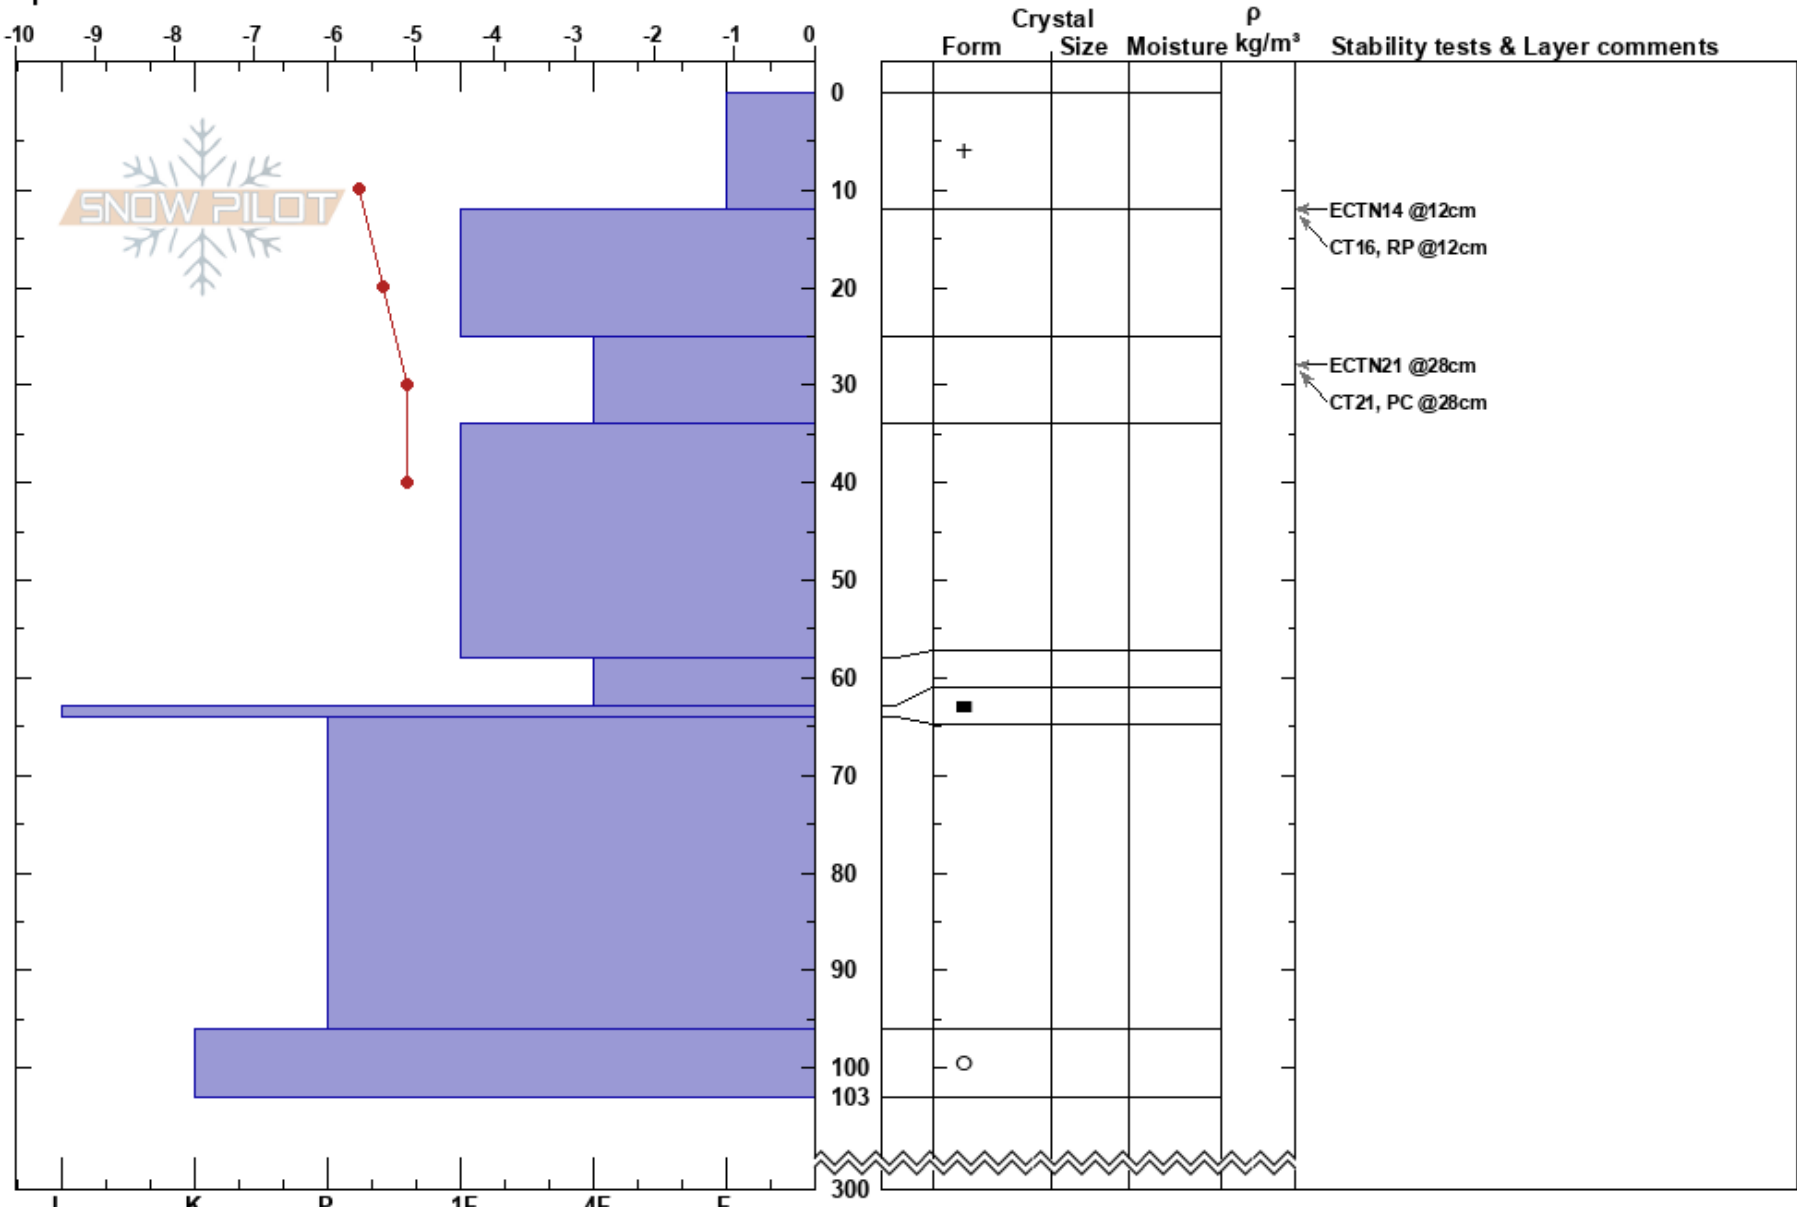

Grönfjäll Sadeln
 Grönfjället
 Sweden
 Elevation: 882 m
 Aspect: 32°
 Specifics:

Sven Olofsson
 12/03/2020 - 11:30
 Co-ord: 65.28736N, 15.63171E
 Slope Angle: 35°
 Wind Loading: yes

Stability:
 Air Temperature: -3.5°C PF:20
 Sky Cover: SCT
 Precipitation: NO
 Wind: NW Moderate

Layer Notes:

Notes: