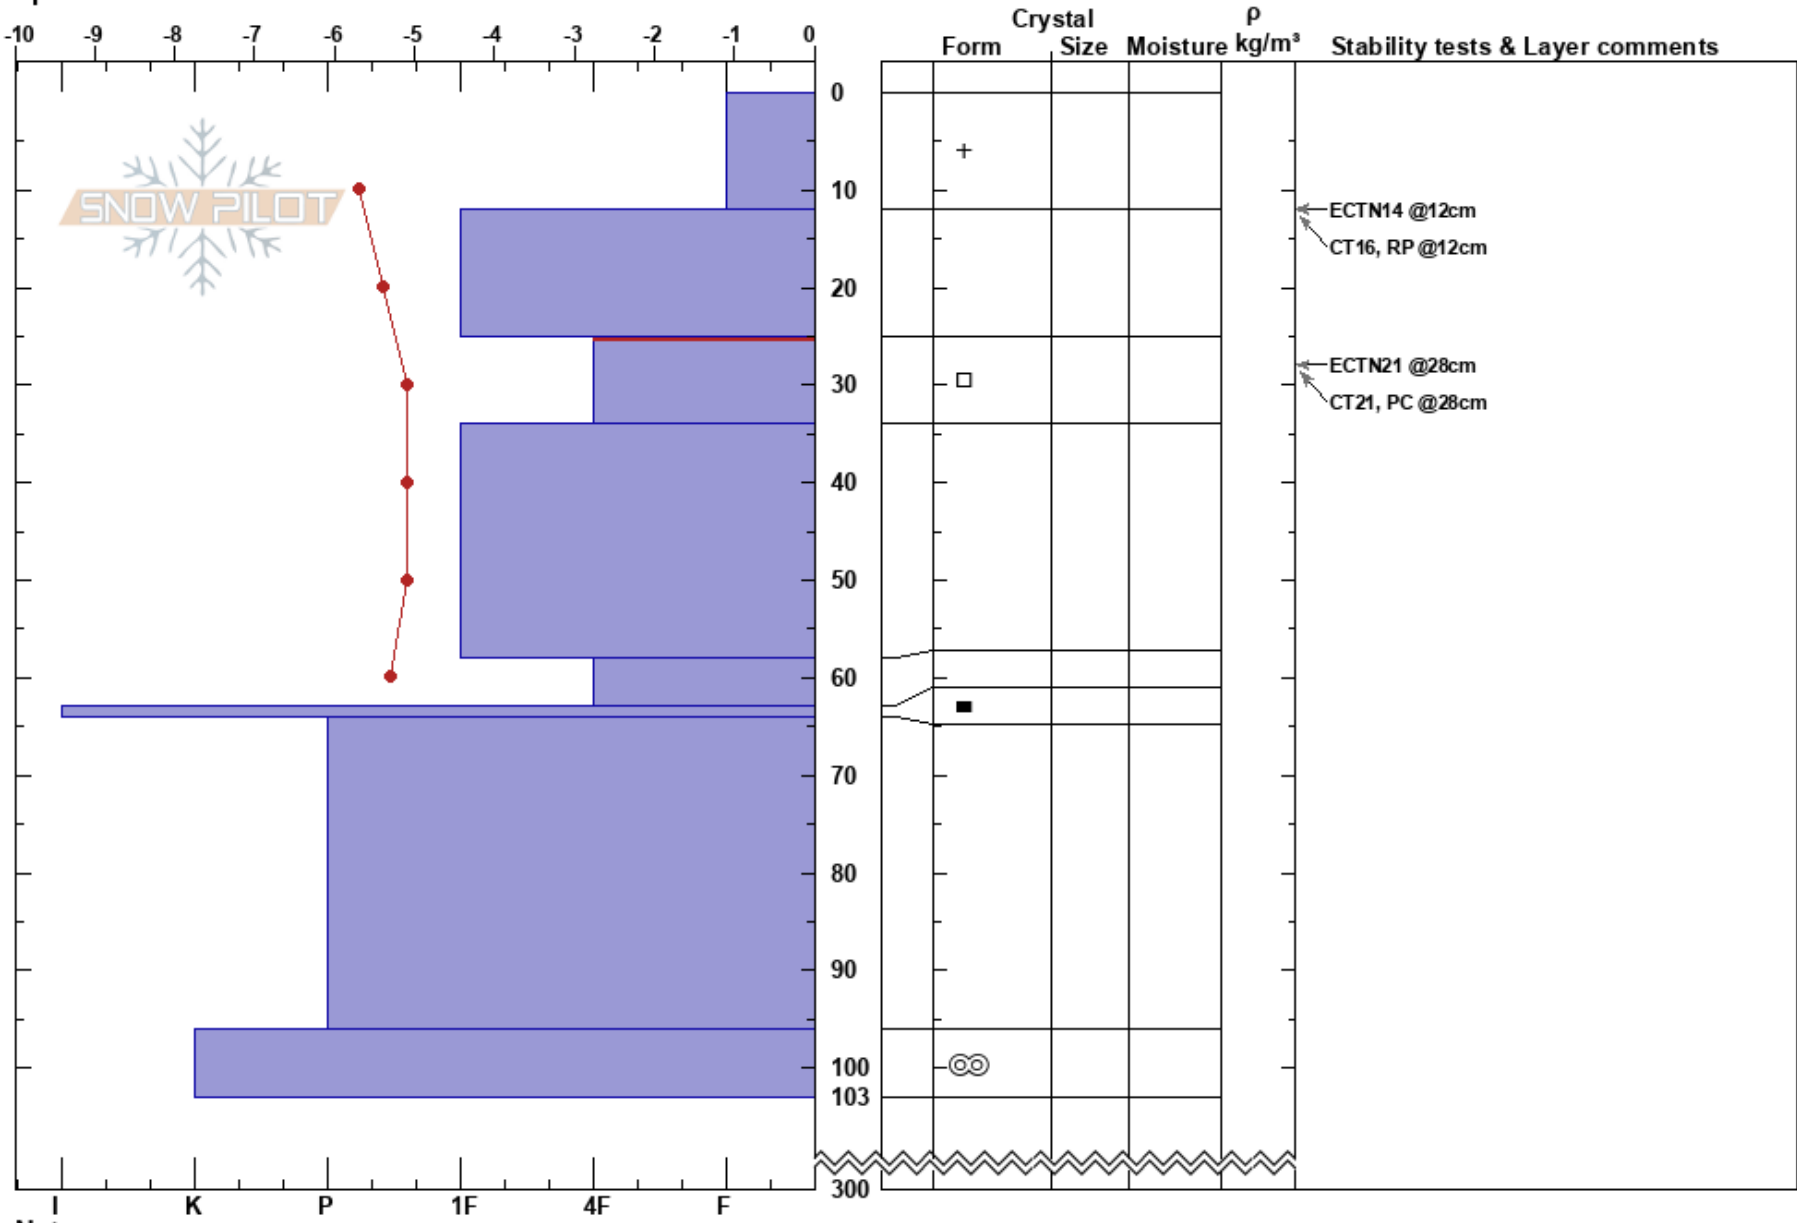

Grönfjäll Sadeln
 Grönfjället
 Sweden
 Elevation: 1040 m
 Aspect: 32°
 Specifics:

Sven Olofsson
 12/03/2020 - 11:40
 Co-ord: 65.29147N, 15.60506E
 Slope Angle: 35°
 Wind Loading: yes

Stability: **HS:300**
 Air Temperature: -3.5°C PF:20 25-34cm:Problematic layer
 Sky Cover: SCT
 Precipitation: NO
 Wind: Moderate