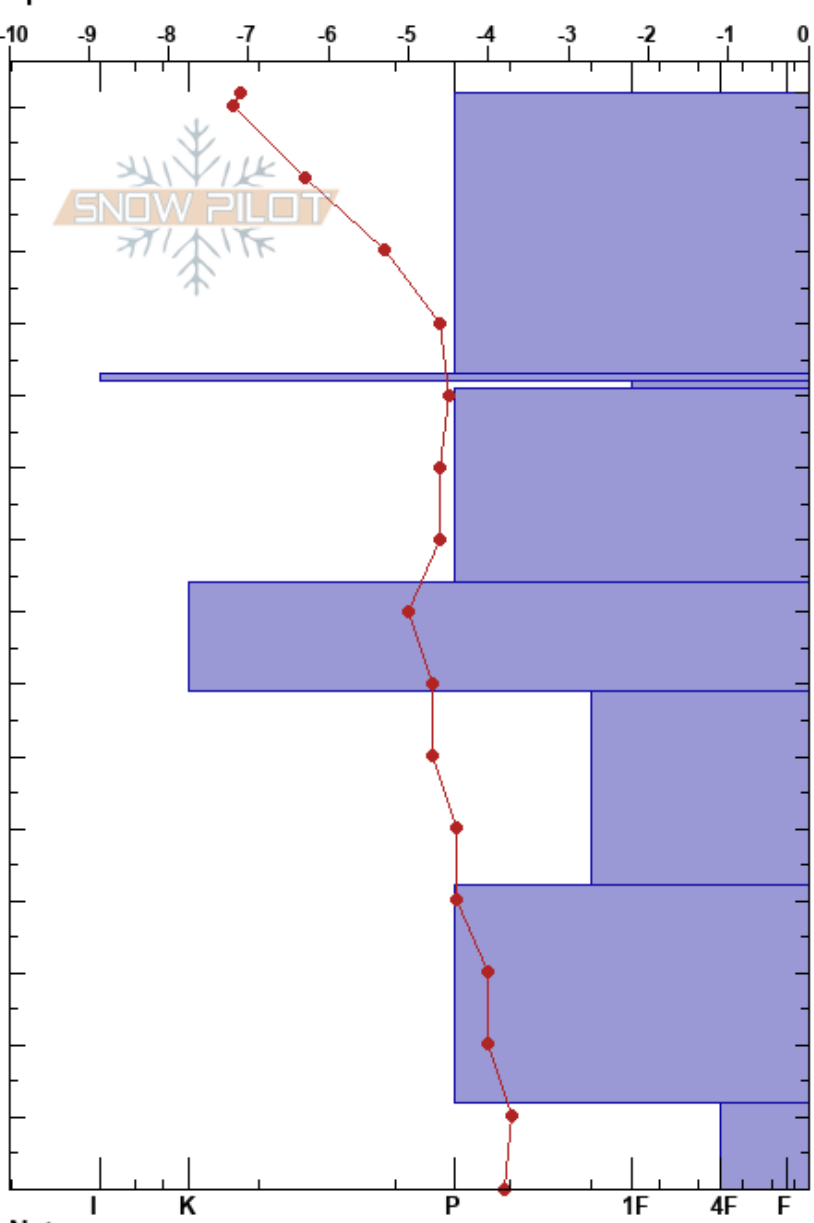

П/о № 42
 Khibiny mountains
 Russia
 Elevation: 745 m
 Aspect: NE
 Specifics:

Ilya Bulaev
 11/03/2020 - 11:03
 Co-ord: 67.66919N, 33.69569E
 Slope Angle: 29°
 Wind Loading:

Stability:
 Air Temperature: -6.1°C PF:10
 Sky Cover: OVC
 Precipitation: S1
 Wind: N Light Breeze

Layer Notes:

Height (m)	Crystal		Moisture	ρ kg/m ³	Stability tests & Layer comments
	Form	Size			
152				27	
130-140	•	0.3	M		
110	■ (V)		D-M		
110	•	0.5	M	32	CT21, Q3 @111cm ECTP22 @111cm Q3
90-100	•	0.3	D		
70-80	•	0.1-0.3	D	0	
50-60	⊖	1-2	D	38	
30-40	⊖	1-2	D	0	
10	⊖	2	D	0	