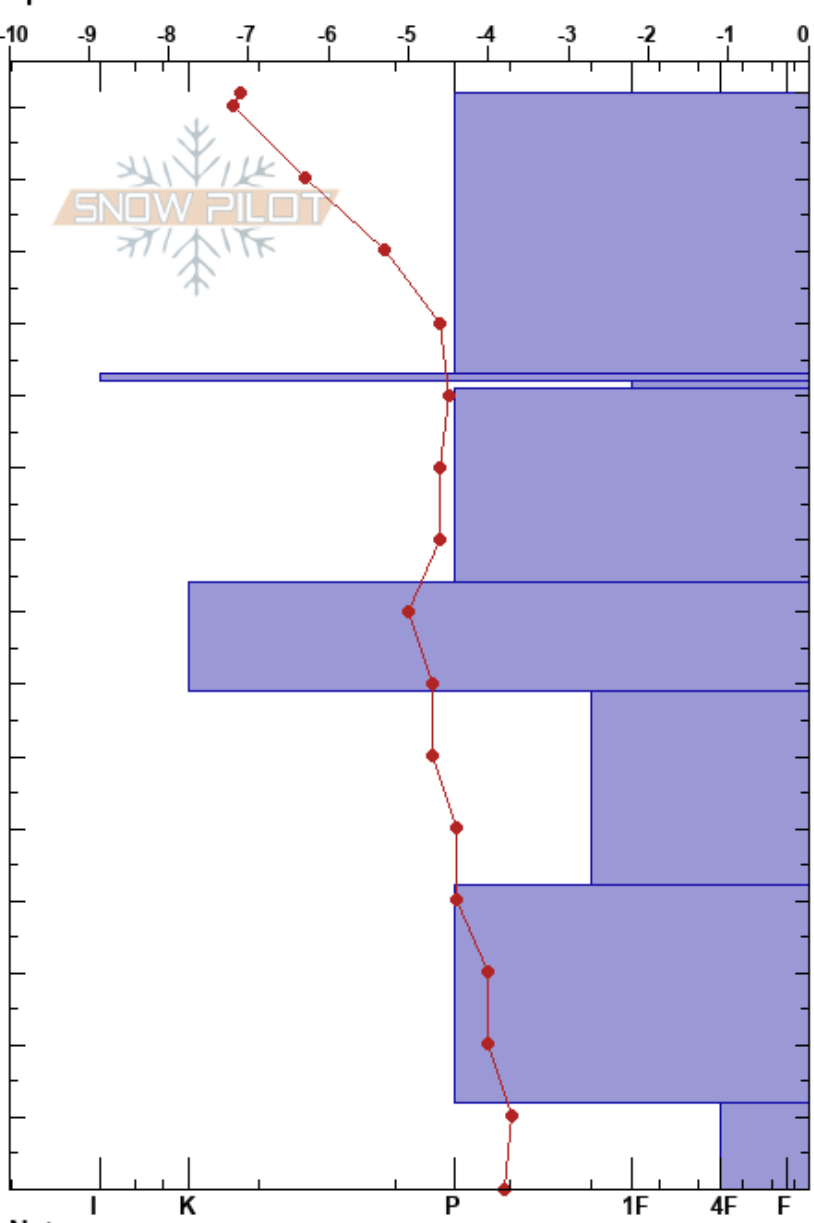

П/о № 42  
 Khibiny mountains  
 Russia  
 Elevation: 745 m  
 Aspect: NE  
 Specifics:

Ilya Bulaev  
 11/03/2020 - 11:03  
 Co-ord: 67.66919N, 33.69569E  
 Slope Angle: 29°  
 Wind Loading:

Stability:  
 Air Temperature: -6.1°C PF:10  
 Sky Cover: OVC  
 Precipitation: S1  
 Wind: N Light Breeze

Layer Notes:

Height (m)	Crystal		Moisture	$\rho$ kg/m <sup>3</sup>	Stability tests & Layer comments
	Form	Size			
152				27	
130-140	•	0.3	M		
110-115	■ (V)		D-M		
110	•	0.5	M	32	CT21, Q3 @111cm ECTP22 @111cm Q3
90-100	•	0.3	D		
70-80	•	0.1-0.3	D	0	
50-60	⊖	1-2	D	38	
30-40	⊖	1-2	D	0	
10	⊖	2	D	0	