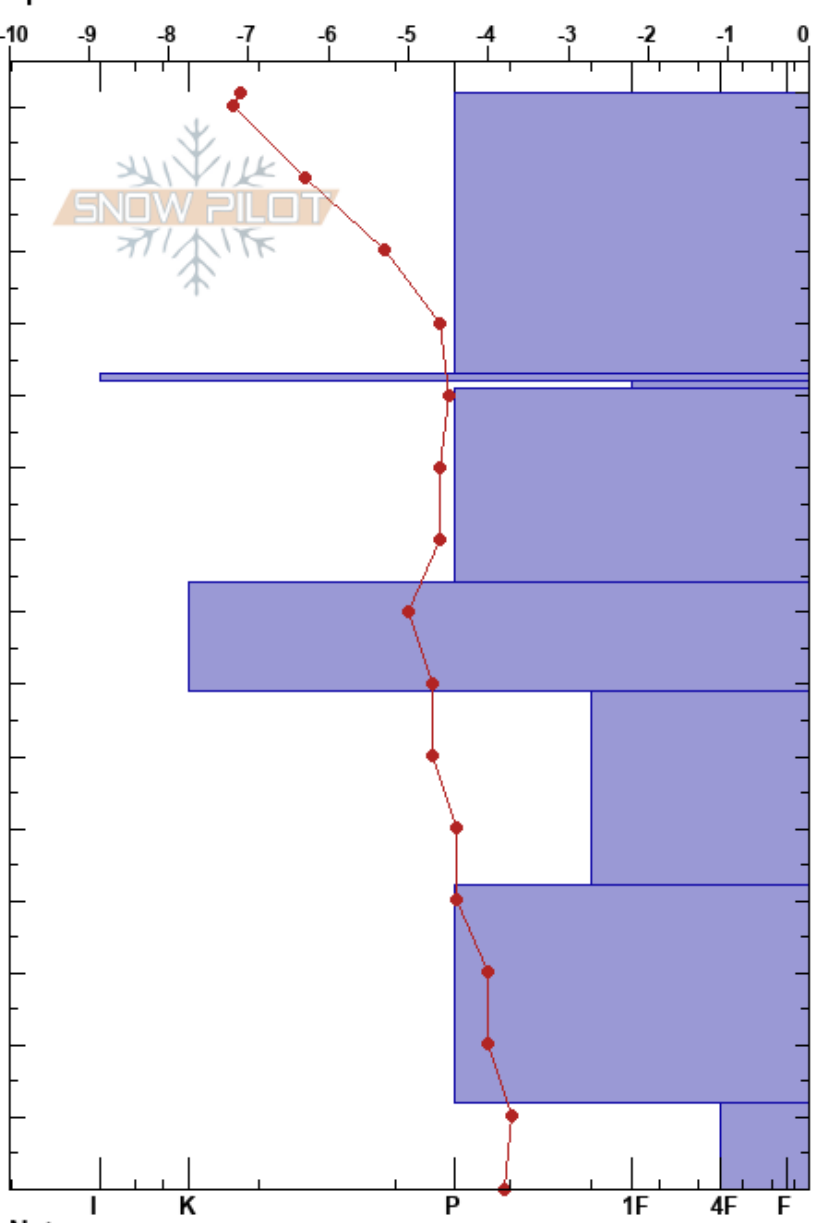

П/о № 42
 Khibiny mountains
 Russia
 Elevation: 745 m
 Aspect: NE
 Specifics:

Ilya Bulaev
 11/03/2020 - 11:03
 Co-ord: 67.66919N, 33.69569E
 Slope Angle: 29°
 Wind Loading:

Stability:
 Air Temperature: -6.1°C PF:10
 Sky Cover: OVC
 Precipitation: S1
 Wind: N Light Breeze
 Layer Notes:

Height (m)	Crystal		Moisture	ρ kg/m ³	Stability tests & Layer comments
	Form	Size			
152				27	
130-140	•	0.3	M		
110	■ (V)		D-M		
110	•	0.5	M	32	CT21, Q3 @111cm ECTP22 @111cm Q3
90-100	•	0.3	D		
70-80	•	0.1-0.3	D	0	
50-60	⊖	1-2	D	38	
30-40	⊖	1-2	D	0	
10	⊖	2	D	0	