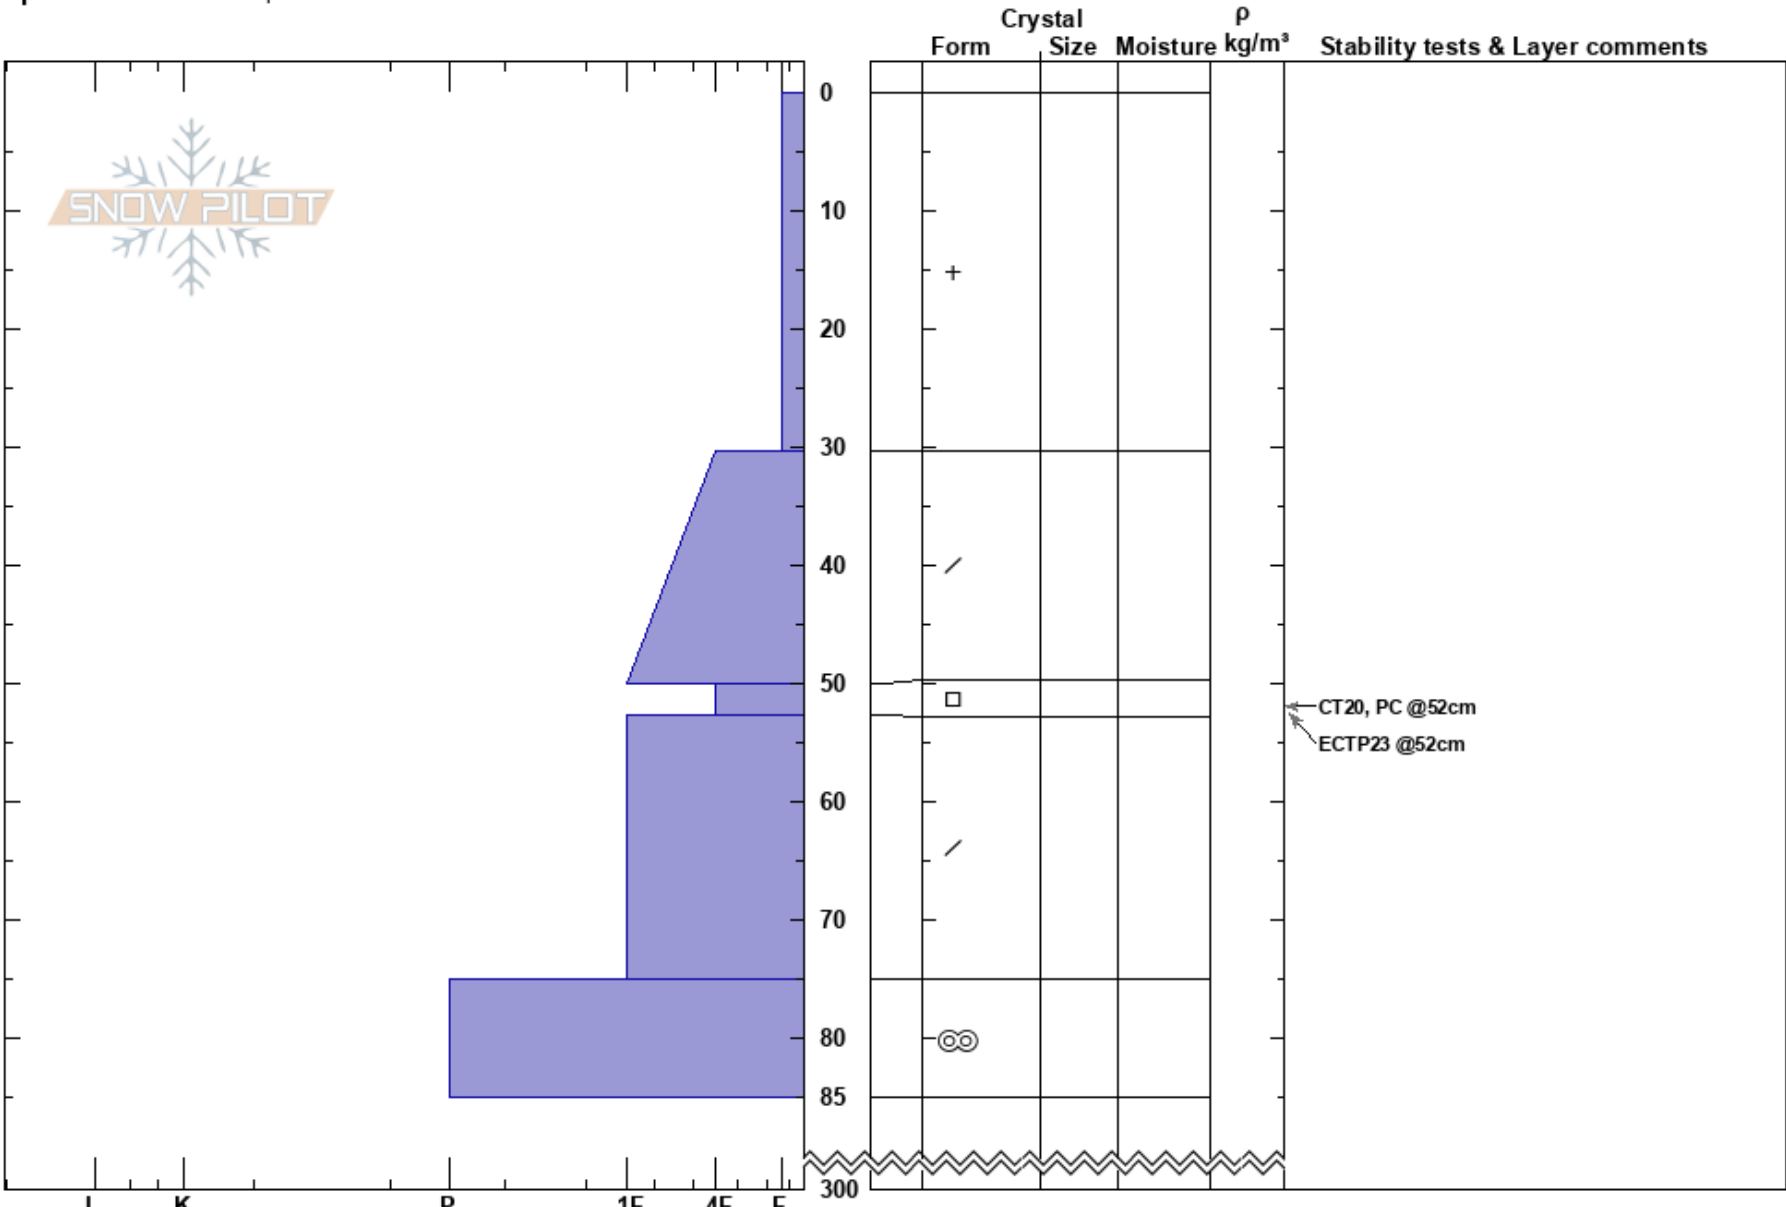

Relax and Enjoy, Nea C
 Tordrillo Range
 AK
 Elevation: 3755 ft
 Aspect: NE
 Specifics: We skied slope

Hugh Barnard
 03/11/2020 - 11:00am
 Co-ord:
 Slope Angle: 30°
 Wind Loading:

Stability: Good HS:300
 Air Temperature: -14°C PF:50 50-52.8cm: Problematic layer
 Sky Cover: CLR PS: 30
 Precipitation: NO
 Wind: Calm