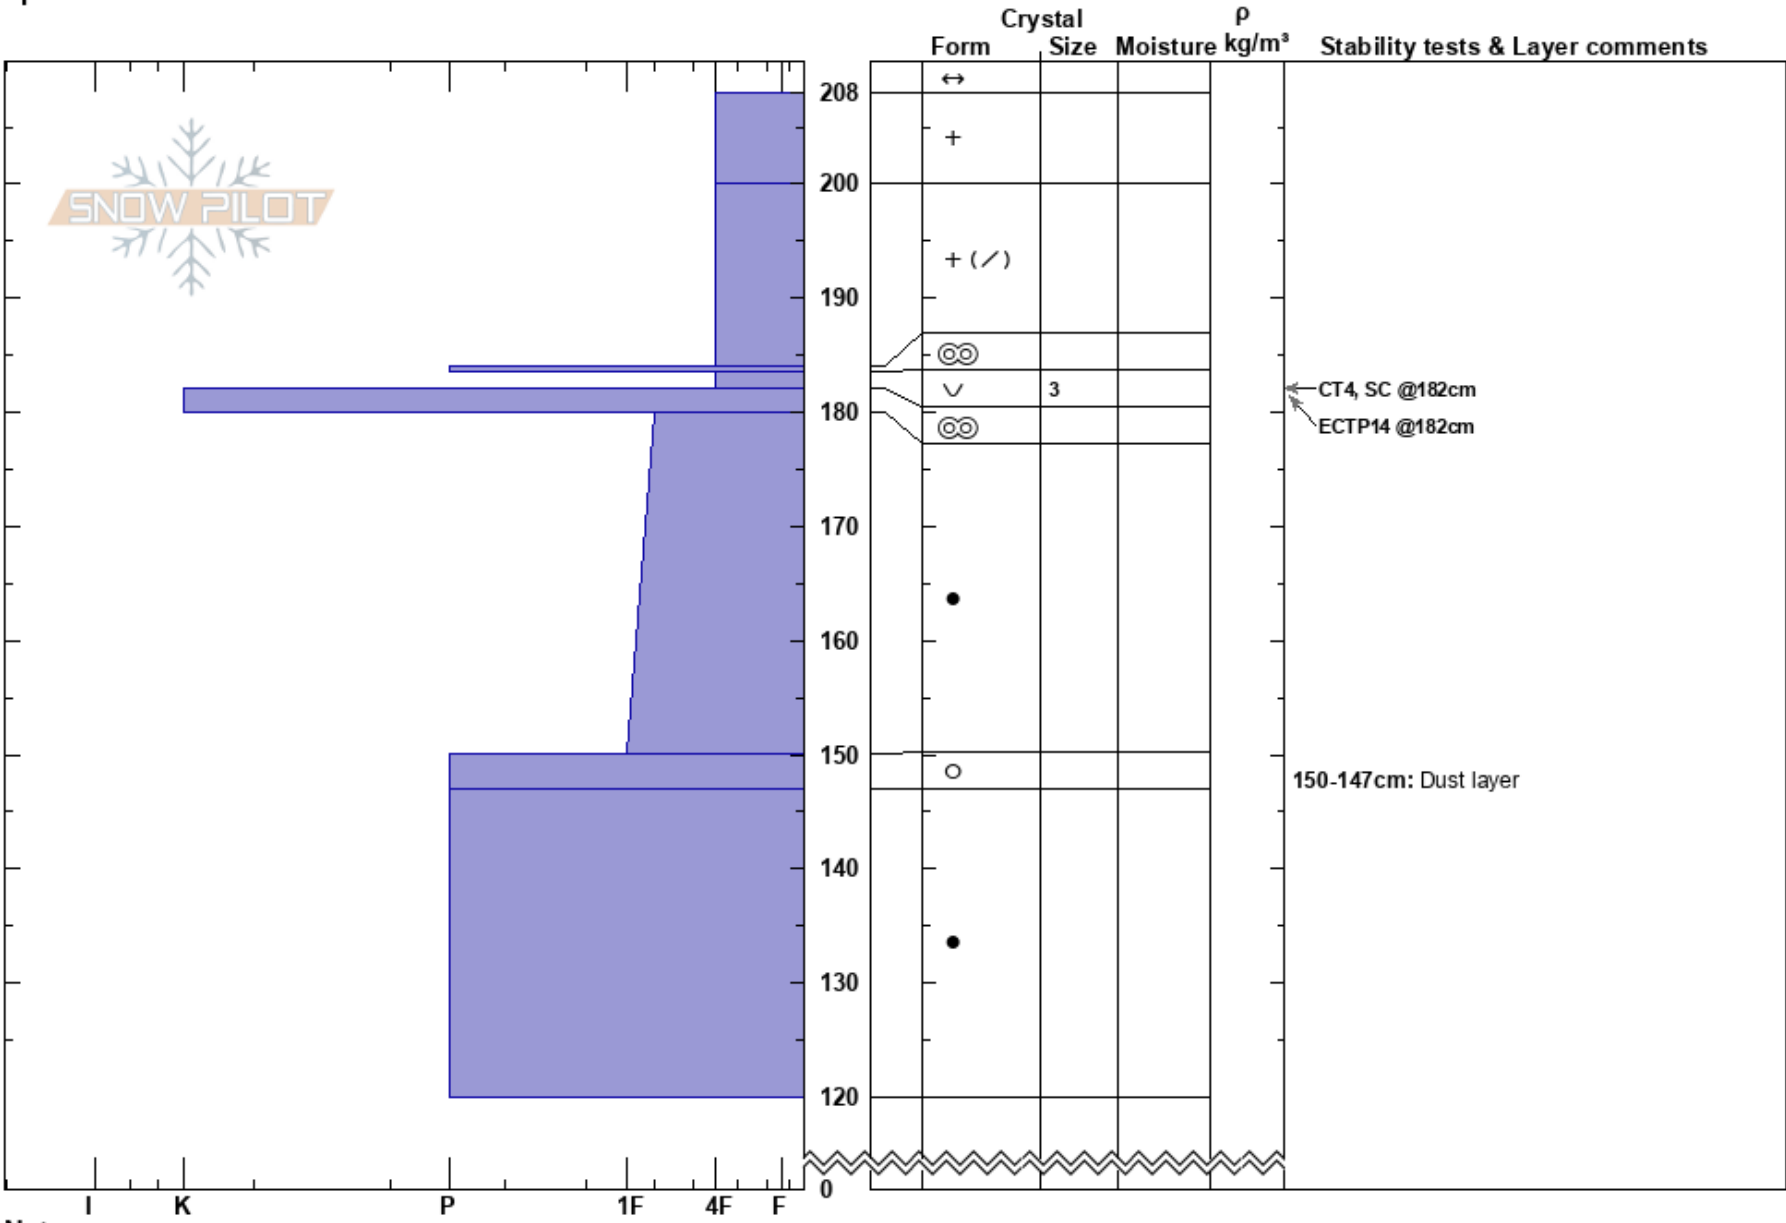

Suicide Bowl, MR WCP
 San Juan Range
 CO
Elevation: 11540 ft
Aspect: NE
Specifics:

Mark Mueller
 03/11/2020 - 1:30pm
Co-ord: 37.49590N, -106.80010W
Slope Angle: 30°
Wind Loading: yes

Stability:
Air Temperature: -3°C
Sky Cover: OVC
Precipitation: S1
Wind: SW Moderate

HS:208
PF:55
PS:20

Layer Notes:
 183.5-182cm: Problematic layer
 150-147cm: Dust layer

Notes: Moderate slope collapse observed here two days prior.