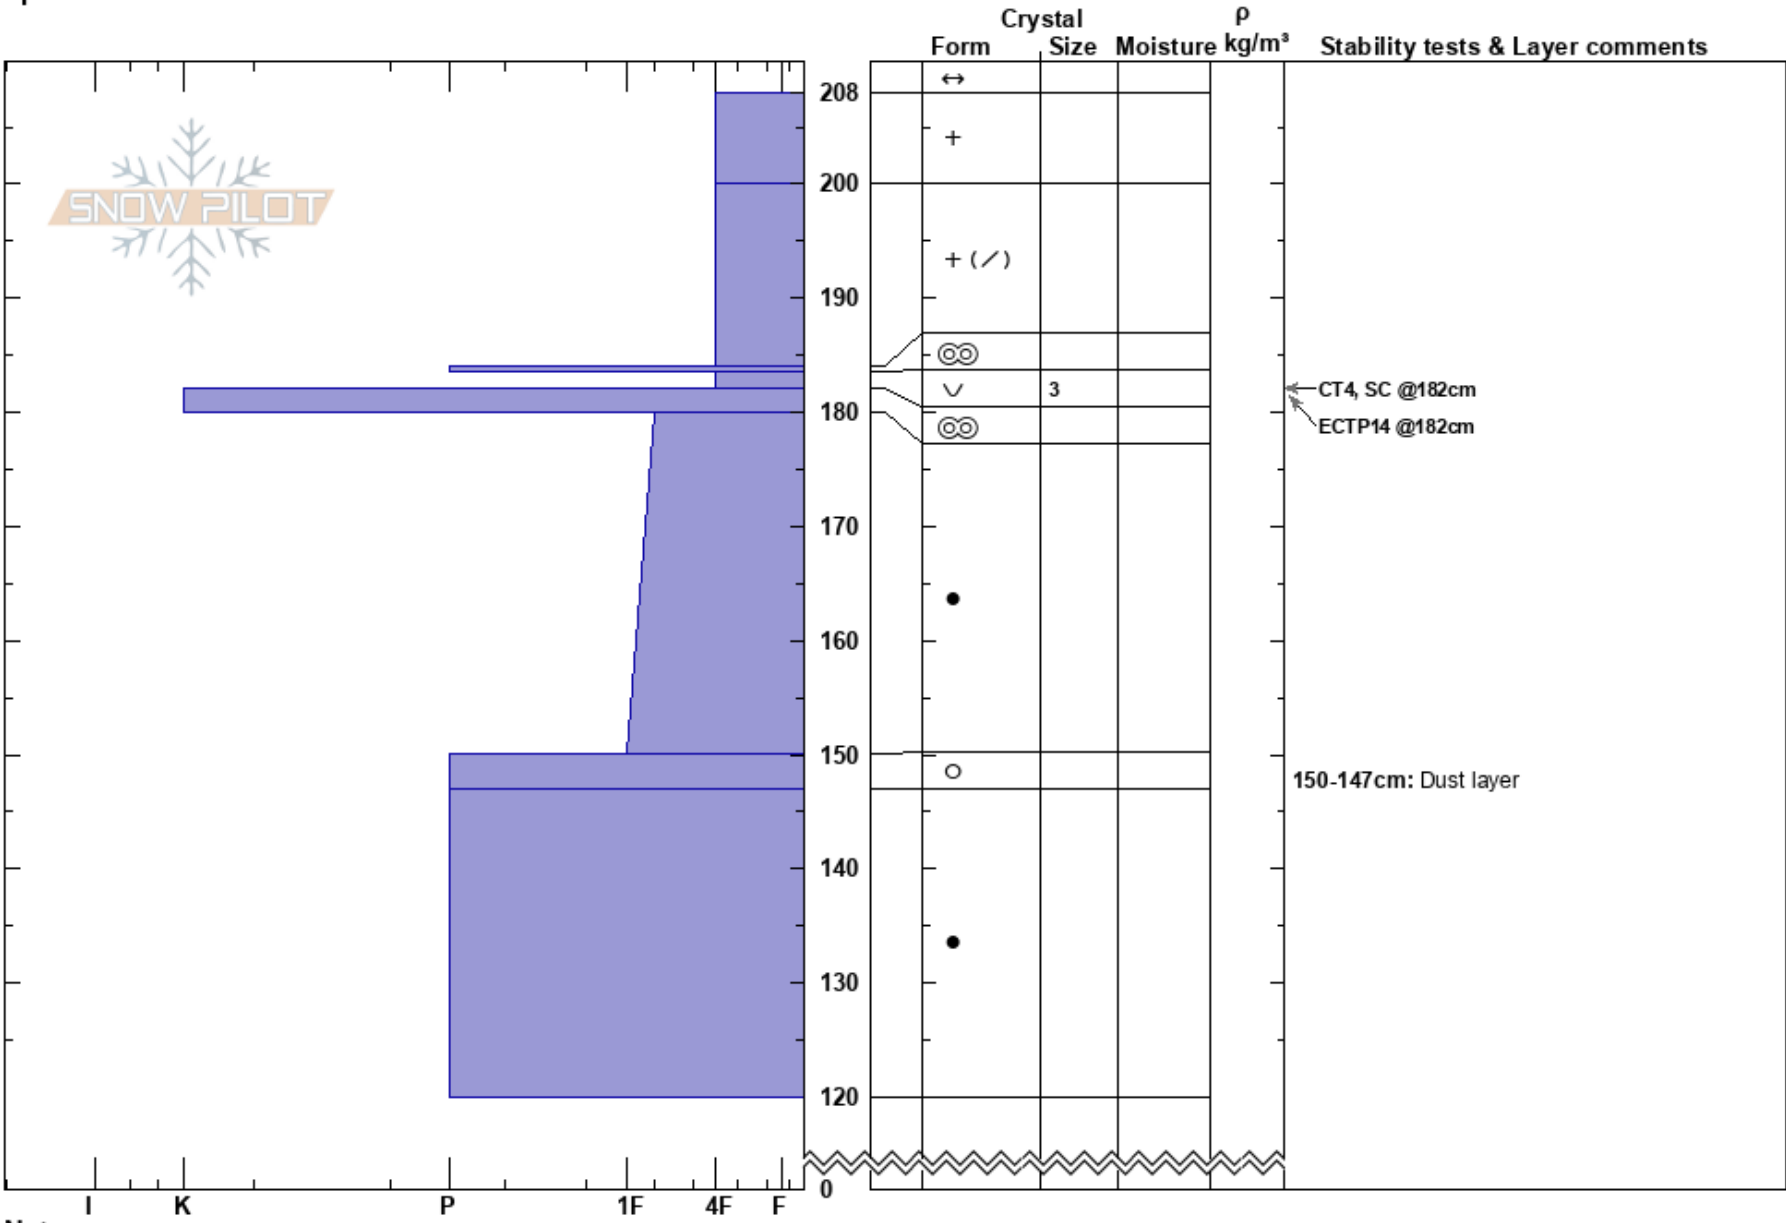

Suicide Bowl, MR WCP  
 San Juan Range  
 CO  
**Elevation:** 11540 ft  
**Aspect:** NE  
**Specifics:**

Mark Mueller  
 03/11/2020 - 1:30pm  
**Co-ord:** 37.49590N, -106.80010W  
**Slope Angle:** 30°  
**Wind Loading:** yes

**Stability:**  
**Air Temperature:** -3°C  
**Sky Cover:** OVC  
**Precipitation:** S1  
**Wind:** SW Moderate

**HS:**208  
**PF:**55  
**PS:**20

**Layer Notes:**  
 183.5-182cm: Problematic layer  
 150-147cm: Dust layer

**Notes:** Moderate slope collapse observed here two days prior.