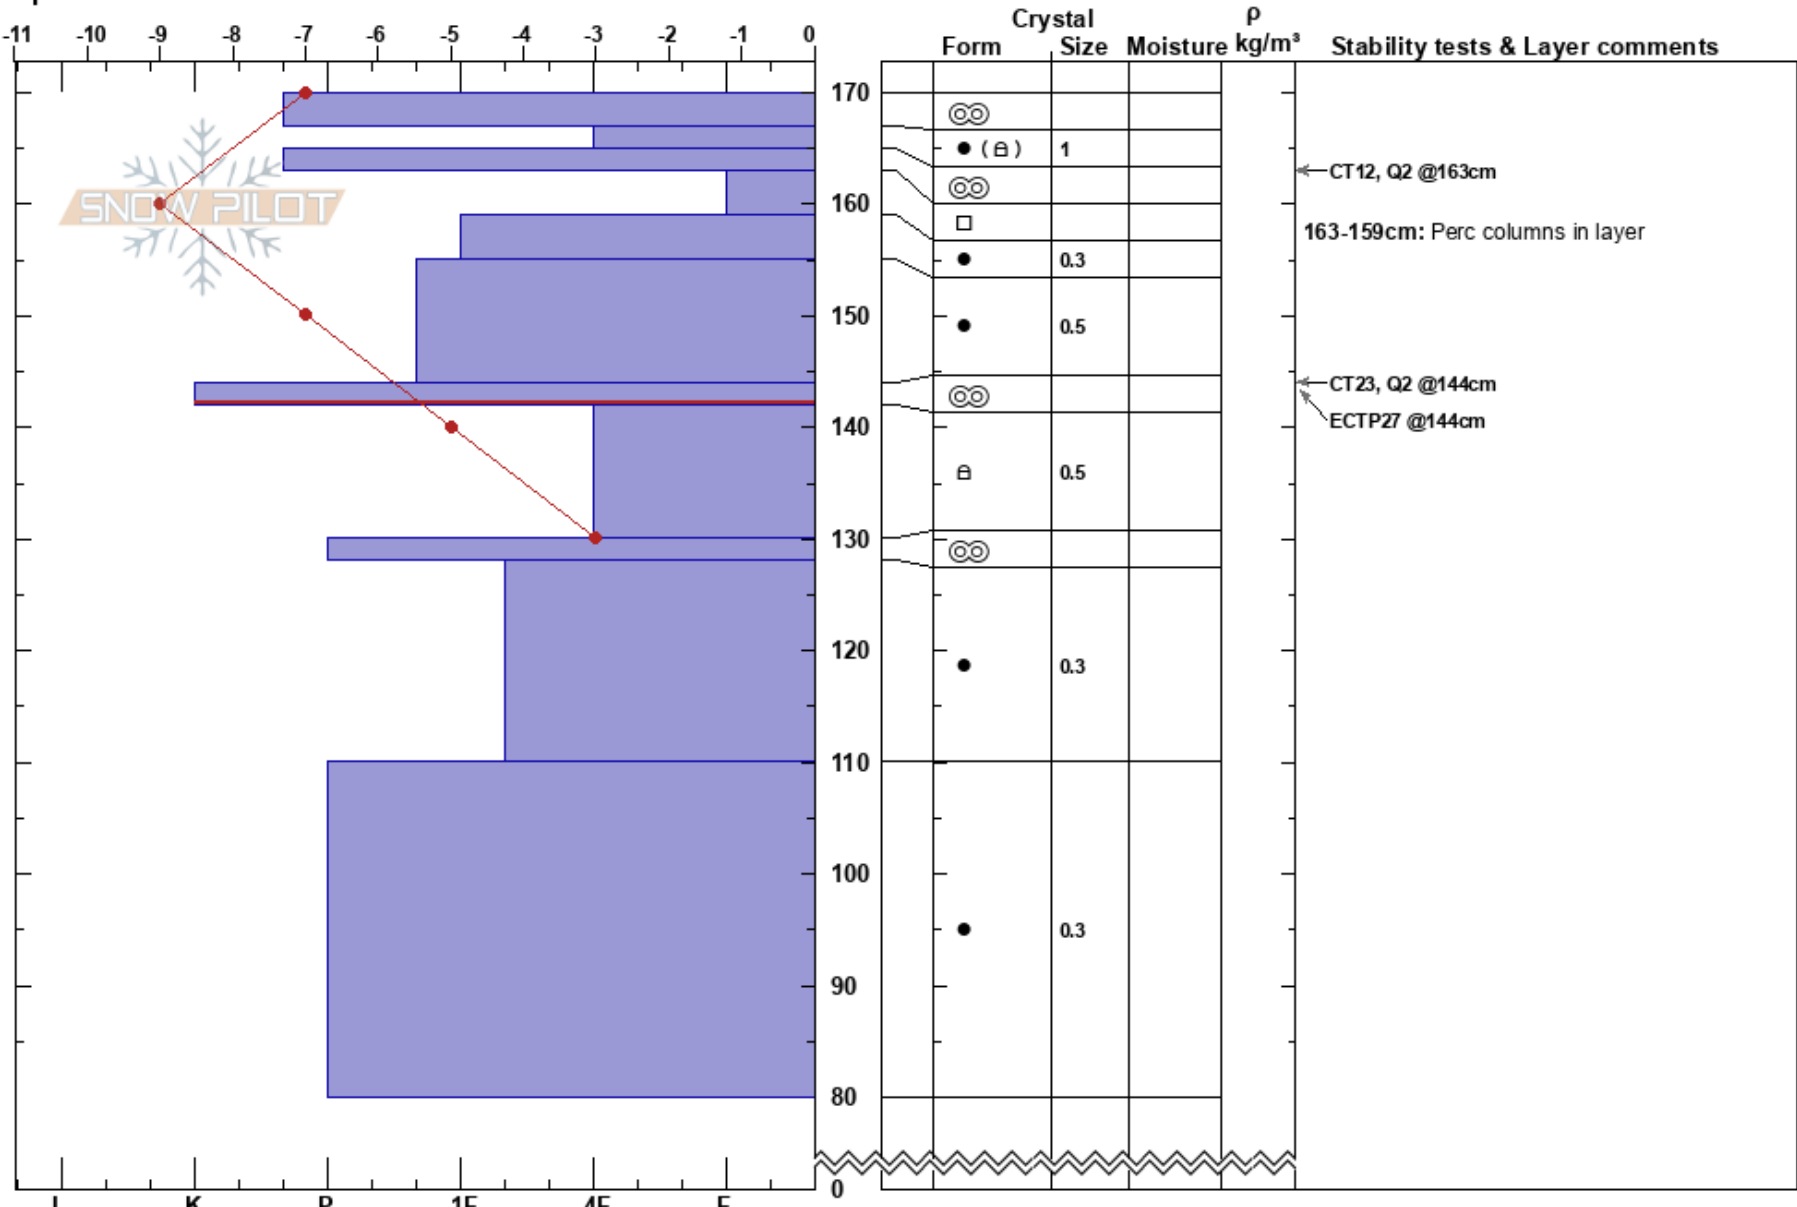

TOAMS31317  
 Elk Mountains  
 CO  
 Elevation: 11200 ft  
 Aspect: 80°  
 Specifics:

Debbie Kelly  
 03/13/2017 - 10:00am  
 Co-ord: 39.15071N, -106.81681W  
 Slope Angle:  
 Wind Loading:

Stability:  
 Air Temperature: -3°C  
 Sky Cover: BKN  
 Precipitation: NO  
 Wind: W Light Breeze

HS:170  
 Layer Notes:  
 163-159cm: Perc columns in layer  
 144-142cm: Problematic layer

Notes: