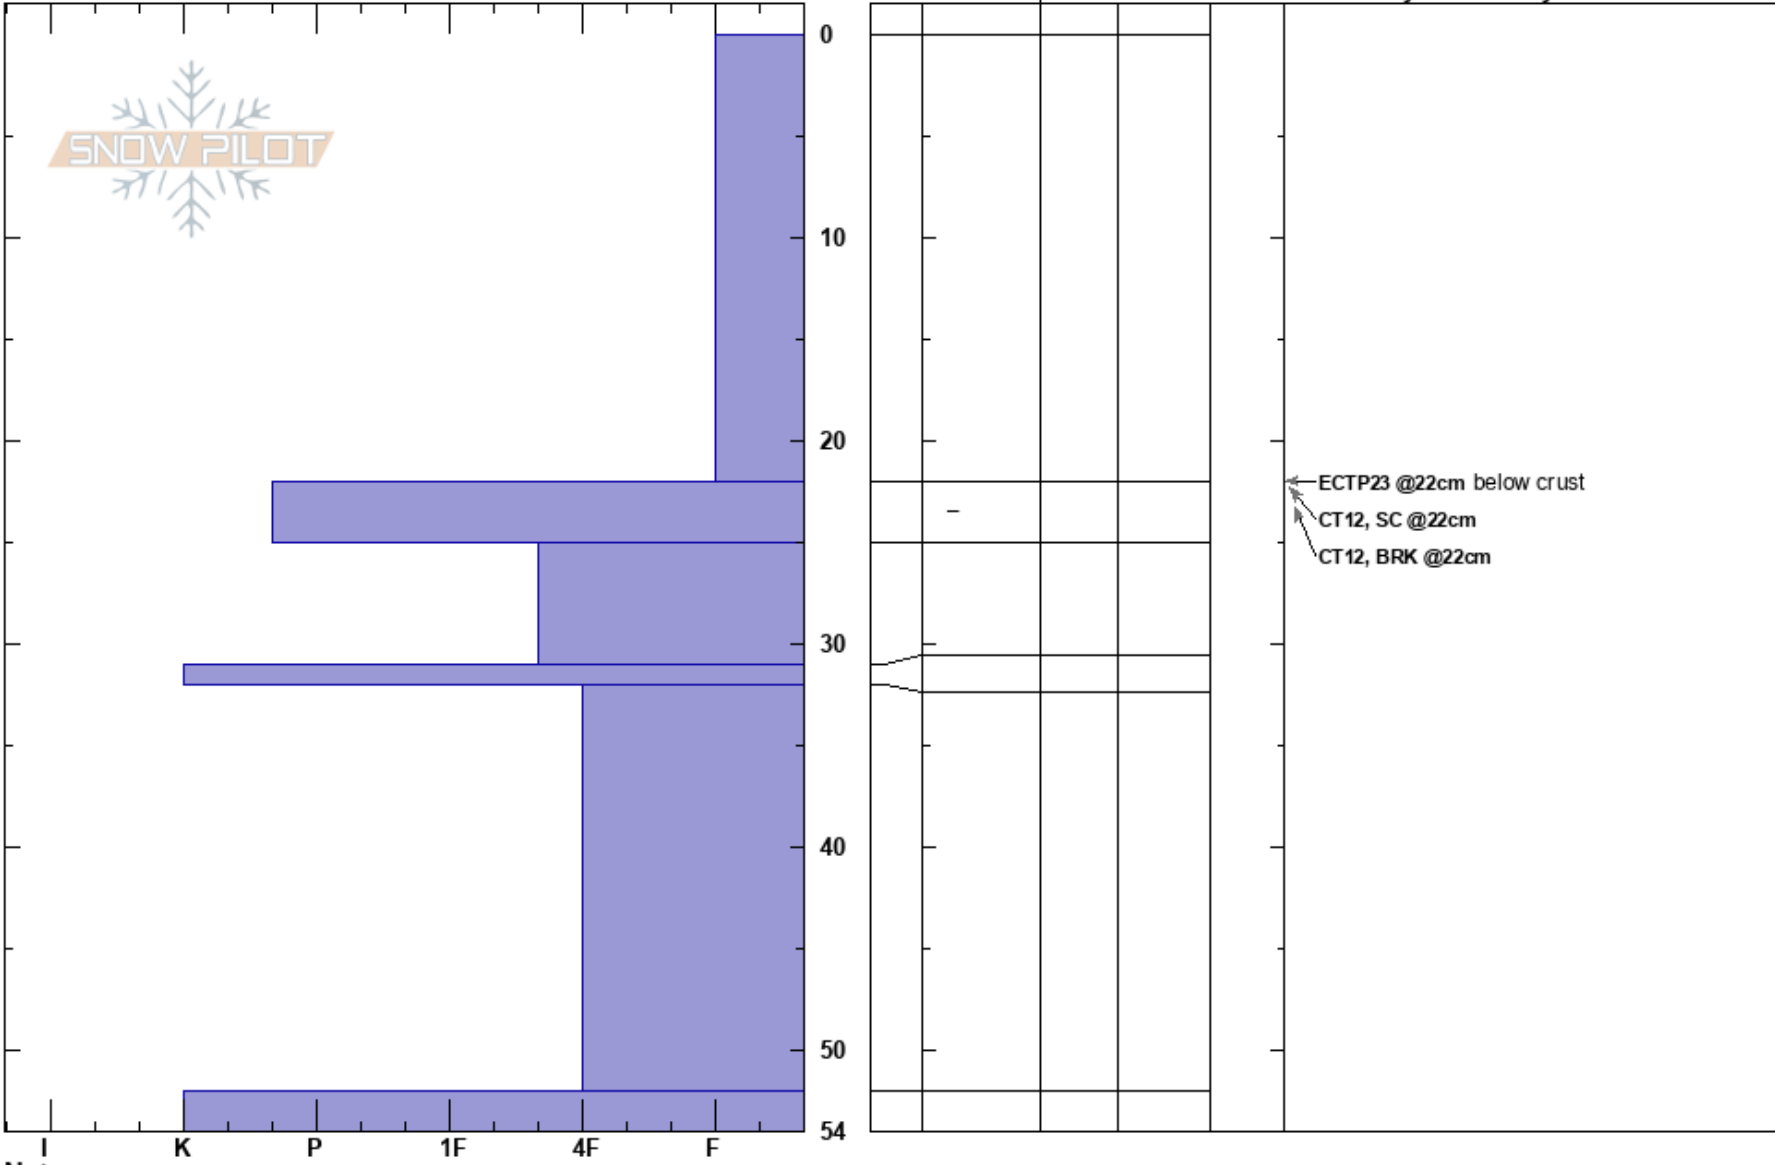

Showtime Right
 Monashee
 BC
 Elevation: 2038 m
 Aspect: SE
 Specifics:

Mustang Powder
 11/03/2020 - 10:45
 Co-ord:
 Slope Angle: 37°
 Wind Loading:

Stability:
 Air Temperature: -5.7°C
 Sky Cover: OVC
 Precipitation: S-1
 Wind: SW Light Breeze

Layer Notes:

Crystal Form Size Moisture ρ kg/m³ Stability tests & Layer comments

Notes: