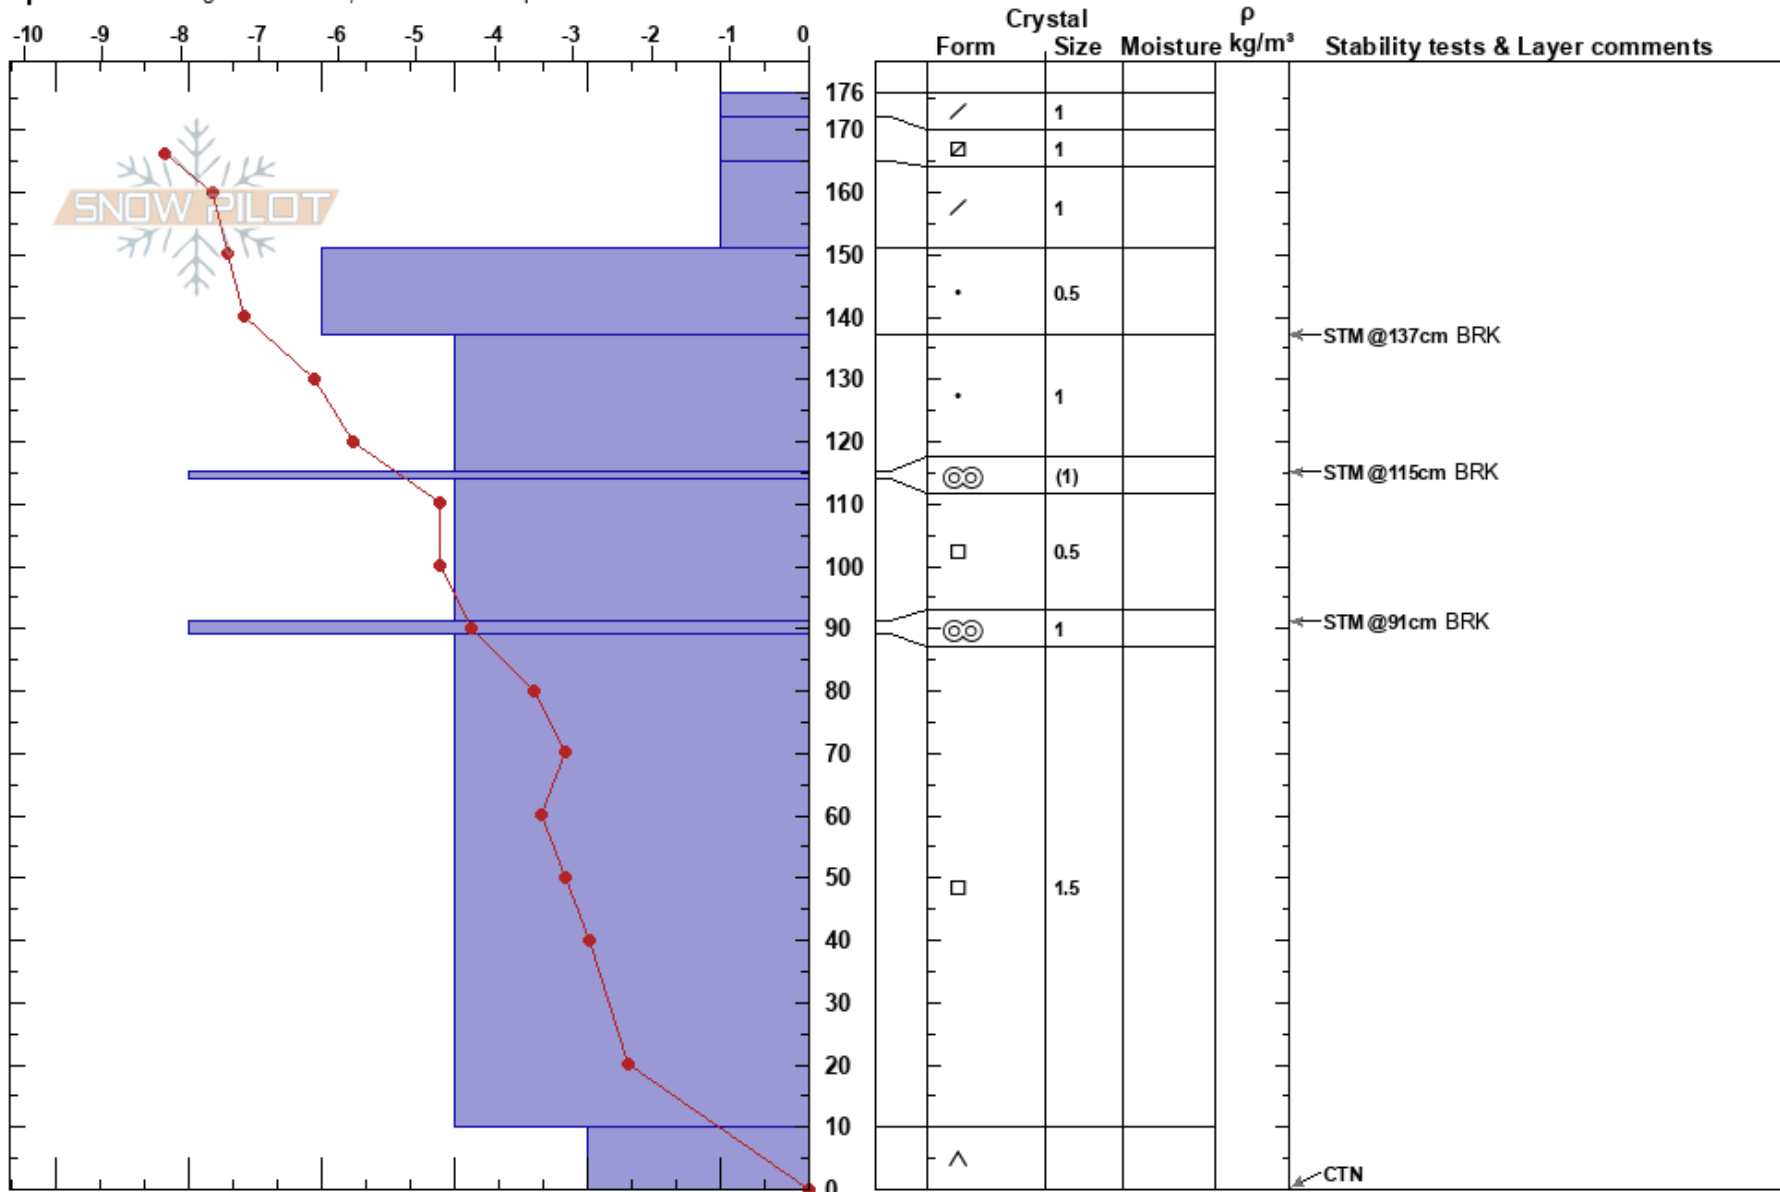

Richardson Ridge
 Lake Louise Ski
 AB
 Elevation: 2228 m
 Aspect: SE

Mark Innes
 11/03/2020 - 11:45
 Co-ord: 11U 561027W 5701685N
 Slope Angle: 12°
 Wind Loading: previous

Stability: **HS:176** **Layer Notes:**
 Air Temperature: 9.5°C **PF:30** 115-114cm:Problematic layer
 Sky Cover: SCT
 Precipitation: NO
 Wind: Calm

Specifics: Pit dug in a Ski Area; Ski tracks on slope

Notes: