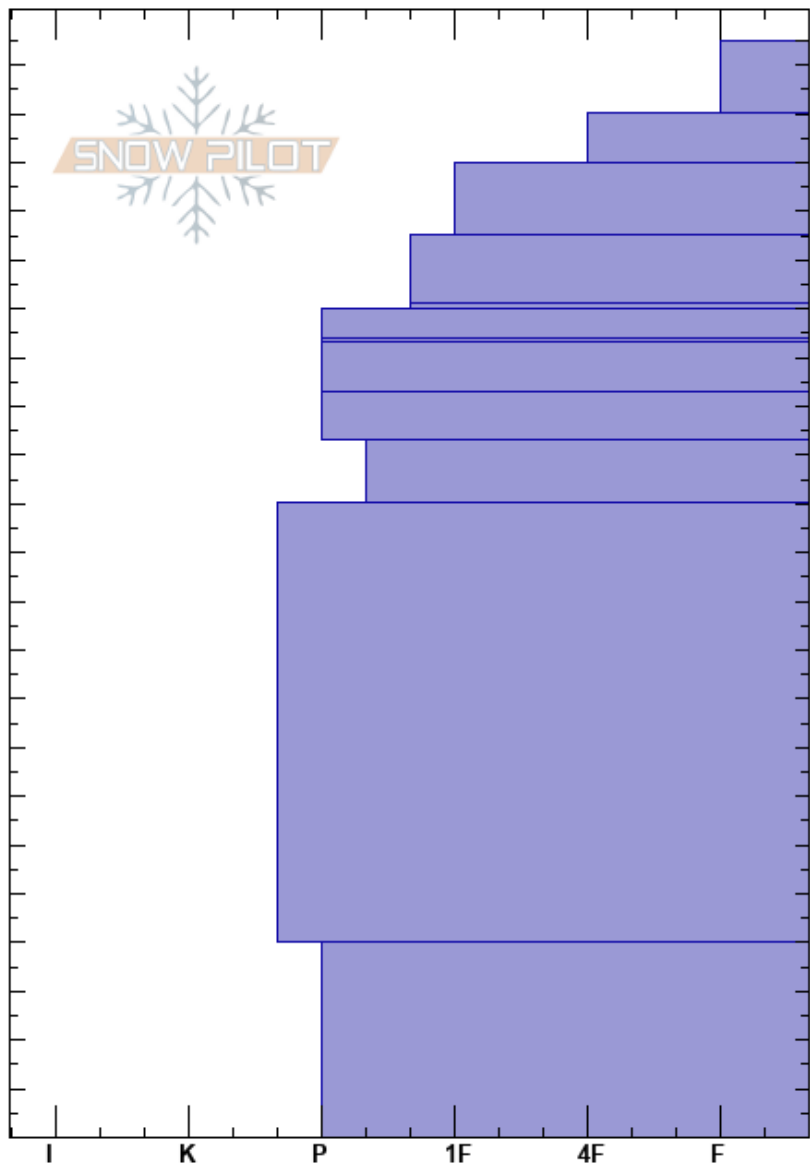

Simpson  
 Vermilion Range KNP  
 AB  
 Elevation: 2150 m  
 Aspect:  
 Specifics:

Banff Visitor Safety  
 11/03/2020 - 12:00  
 Co-ord:  
 Slope Angle: 0°  
 Wind Loading: previous

Stability:  
 Air Temperature: -5°C  
 Sky Cover: SCT  
 Precipitation: NO  
 Wind: SW Moderate

HS:225  
 PF:40  
 PS:25  
 Layer Notes:

Elevation (m)	Crystal		Moisture	$\rho$ kg/m <sup>3</sup>	Stability tests & Layer comments
	Form	Size			
225	Vr	1.5			
220	/	1.5-2			
210	/	1-1			
200	/ (●)	1-1(1)			
190	/ (●)	1-1			
180	*	3-3			
170	/ (●)	1-1(1)			
160	⊖	1.5-2			
150	⊖				
140	/ (●)	1-1			
130	⊖	2-2			
120					
110					
100					
90					
80	⊖	2-3			
70					
60					
50					
40					
30					
20	^ (□)	3-5(3)			
10					
0					