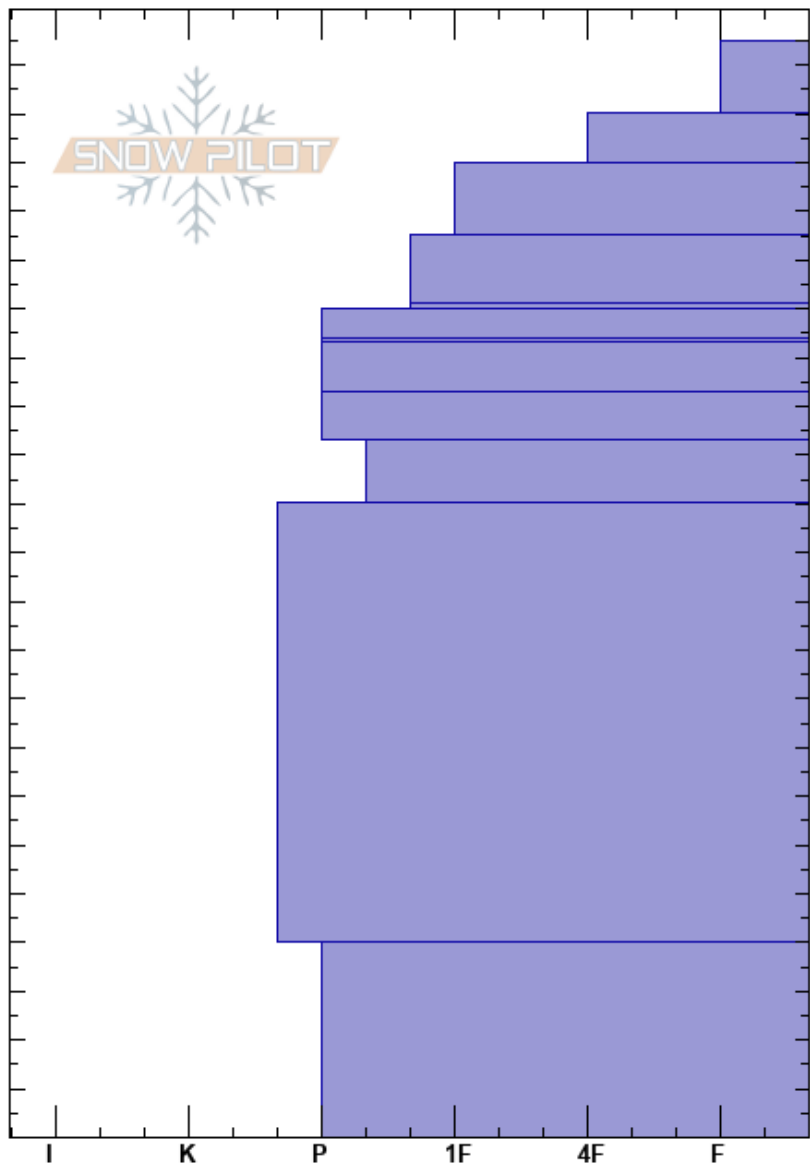

Simpson
 Vermilion Range KNP
 AB
 Elevation: 2150 m
 Aspect:
 Specifics:

Banff Visitor Safety
 11/03/2020 - 12:00
 Co-ord:
 Slope Angle: 0°
 Wind Loading: previous

Stability:
 Air Temperature: -5°C
 Sky Cover: SCT
 Precipitation: NO
 Wind: SW Moderate

HS:225
 PF:40
 PS:25
 Layer Notes:

Elevation (m)	Crystal		Moisture	ρ kg/m ³	Stability tests & Layer comments
	Form	Size			
225	Vr	1.5			
220	/	1.5-2			
210	/	1-1			
200	/ (●)	1-1(1)			
190	/ (●)	1-1			
180	*	3-3			
170	/ (●)	1-1(1)			
160	⊖	1.5-2			
150	⊖				
140	/ (●)	1-1			
130	⊖	2-2			
120					
110					
100					
90					
80	⊖	2-3			
70					
60					
50					
40					
30					
20	^ (□)	3-5(3)			
10					
0					