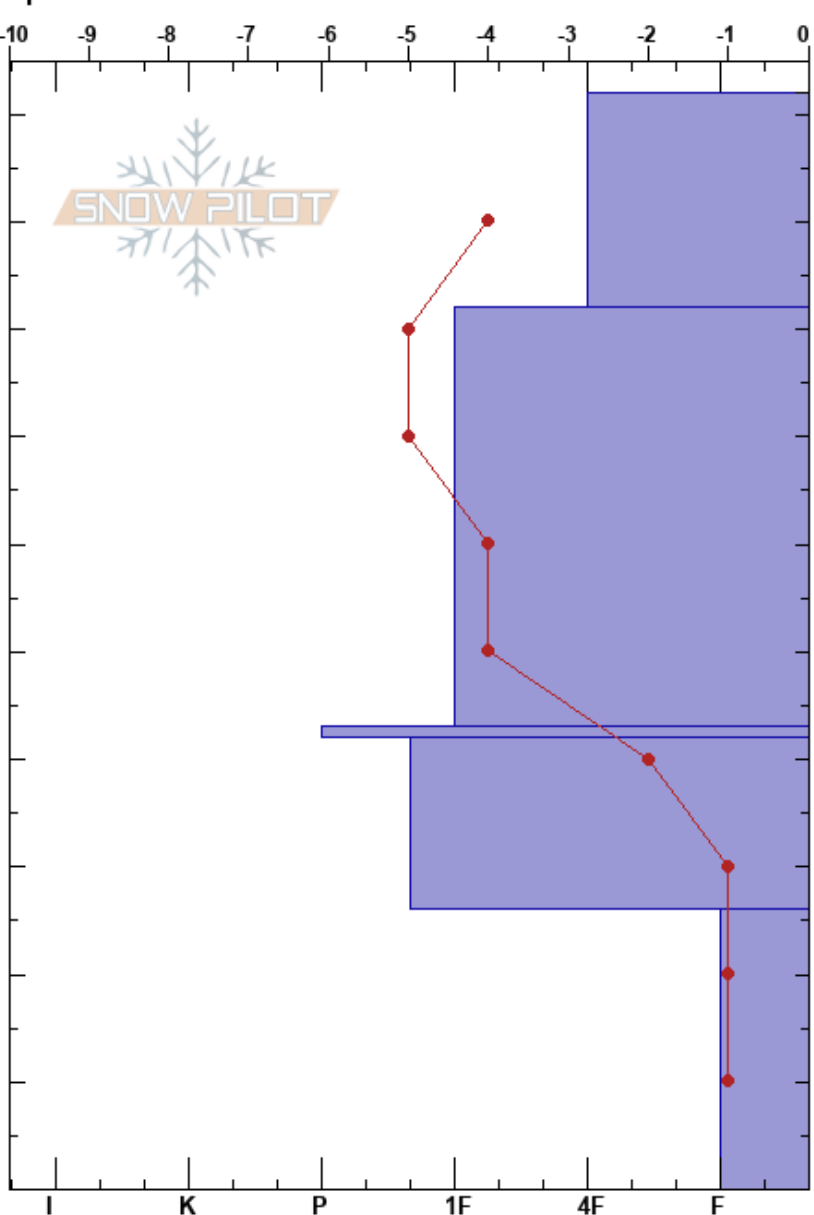

Texas Meadows  
 Bridger Range  
 MT  
 Elevation: 7000 ft  
 Aspect: 8°  
 Specifics:

Nick Roe  
 03/06/2020 - 11:00am  
 Co-ord:  
 Slope Angle: 20°  
 Wind Loading: no

Stability:  
 Air Temperature: 17°C  
 Sky Cover: CLR  
 Precipitation: NO  
 Wind:

HS:102  
 Layer Notes:  
 26-0cm: Problematic layer

Form	Crystal		$\rho$ kg/m <sup>3</sup>	Stability tests & Layer comments
	Size	Moisture		
⊕	1	W		
•	1			
⊙⊙				
⊖	1			
^	4			

← CT16, Q1 @27cm  
 ← STM @27cm