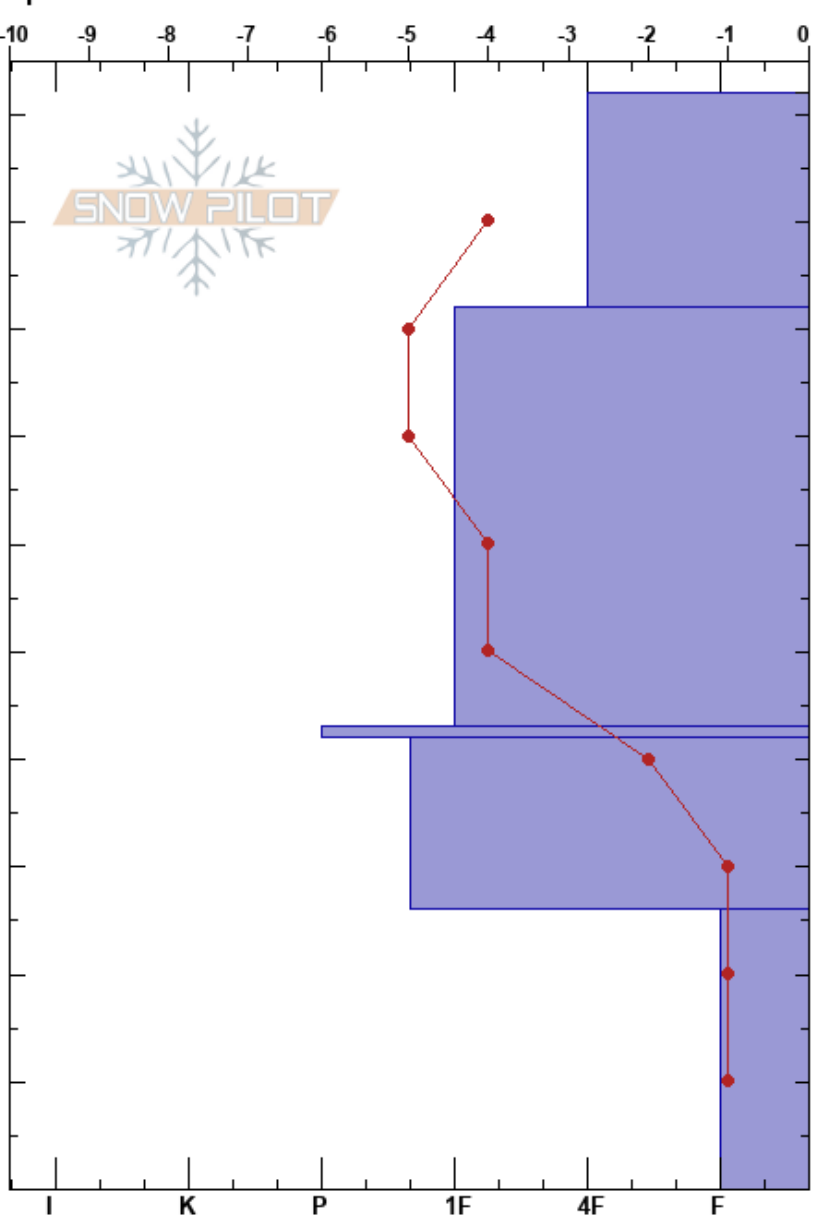

Texas Meadows
 Bridger Range
 MT
 Elevation: 7000 ft
 Aspect: 8°
 Specifics:

Nick Roe
 03/06/2020 - 11:00am
 Co-ord:
 Slope Angle: 20°
 Wind Loading: no

Stability:
 Air Temperature: 17°C
 Sky Cover: CLR
 Precipitation: NO
 Wind:

HS:102
 Layer Notes:
 26-0cm: Problematic layer

Form	Crystal		ρ kg/m ³	Stability tests & Layer comments
	Size	Moisture		
⊕	1	W		
•	1			
⊙⊙				
⊖	1			CT16, Q1 @27cm STM @27cm
^	4			ECTX

Notes: