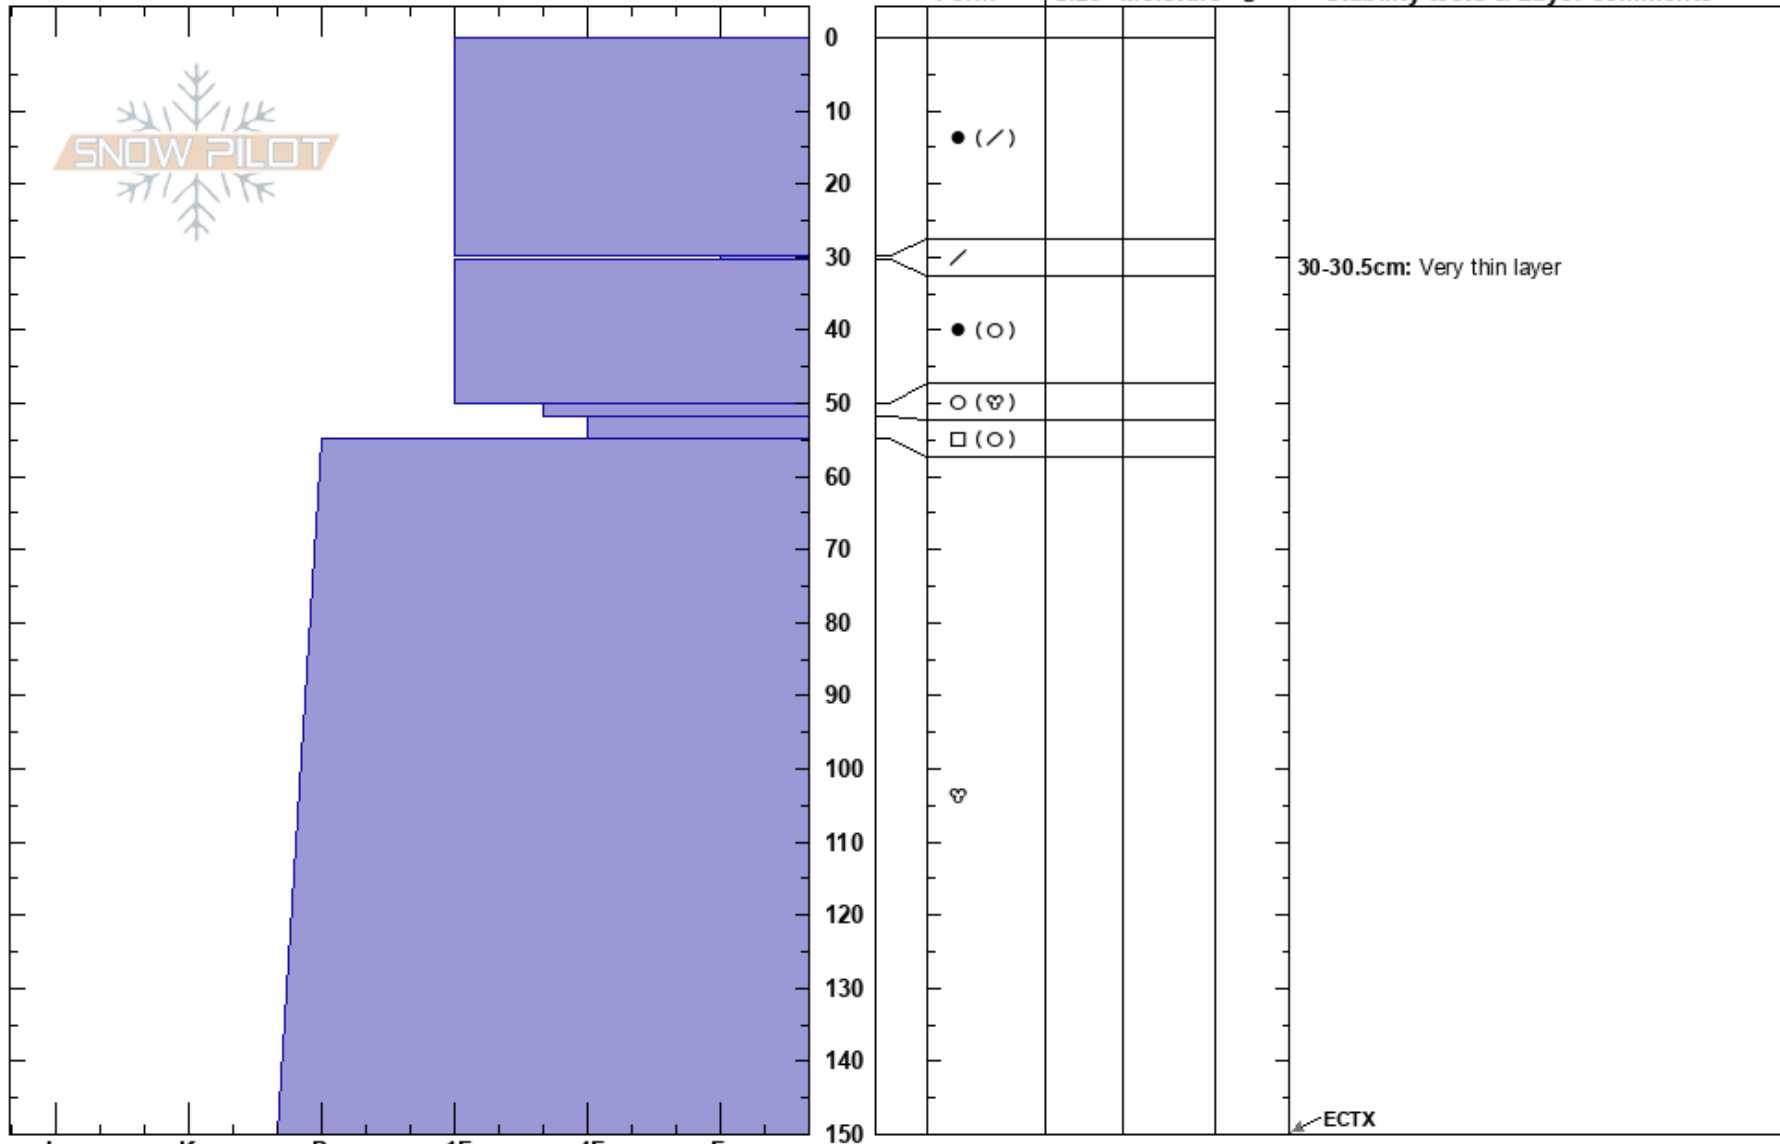

2017-03-13 Stokkedalen Aanon Clausen  
 Finnmark 13/03/2017 - 12:00  
 Norway

**Co-ord:**  
**Elevation:**  
**Aspect:** 70°  
**Slope Angle:** 25°  
**Wind Loading:** previous  
**Specifics:** Recent avalanche activity on similar slopes

**Stability:** Fair  
**Air Temperature:** -6°C  
**Sky Cover:** CLR  
**Precipitation:** NO  
**Wind:** SE Moderate

**Layer Notes:**  
 30-30.5cm: Very thin layer

**Notes:** MGRS Grid 34W FC 00549 89032