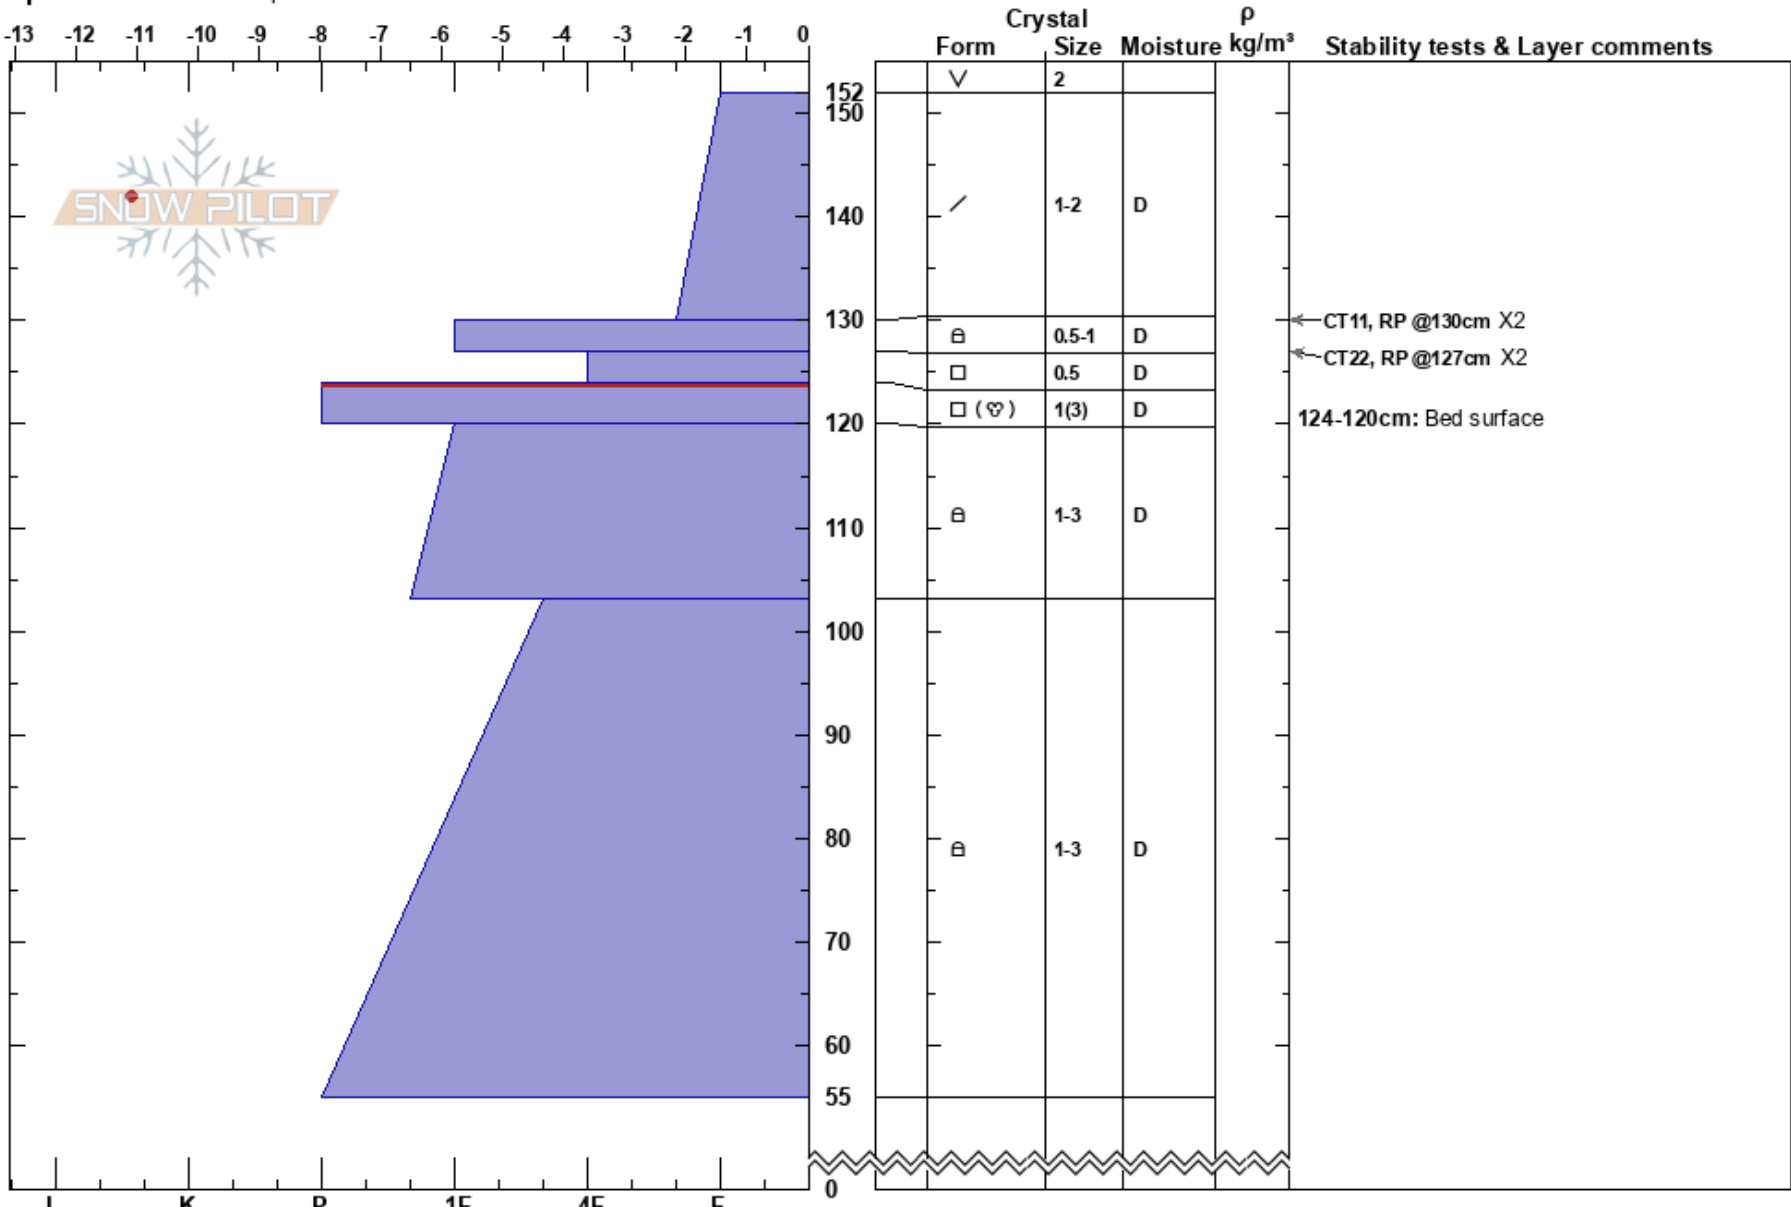

Darb 2 SZ  
 Ominecas  
 BC  
**Elevation:** 1850 m  
**Aspect:** 50°  
**Specifics:** We skied slope

Simon Lacroix-Faucher  
 08/03/2020 - 13:05  
**Co-ord:**  
**Slope Angle:** 32°  
**Wind Loading:** previous

**Stability:**  
**Air Temperature:** -9.8°C **PF:**25  
**Sky Cover:** FEW  
**Precipitation:** NO  
**Wind:** W Light Breeze

**HS:**152  
 124-120cm: Bed surface  
 124-120cm: Problematic layer

**Notes:** Pit dug on avalanche bed surface from previous Xh(20.02.29) that was reloaded from new snow and wind.