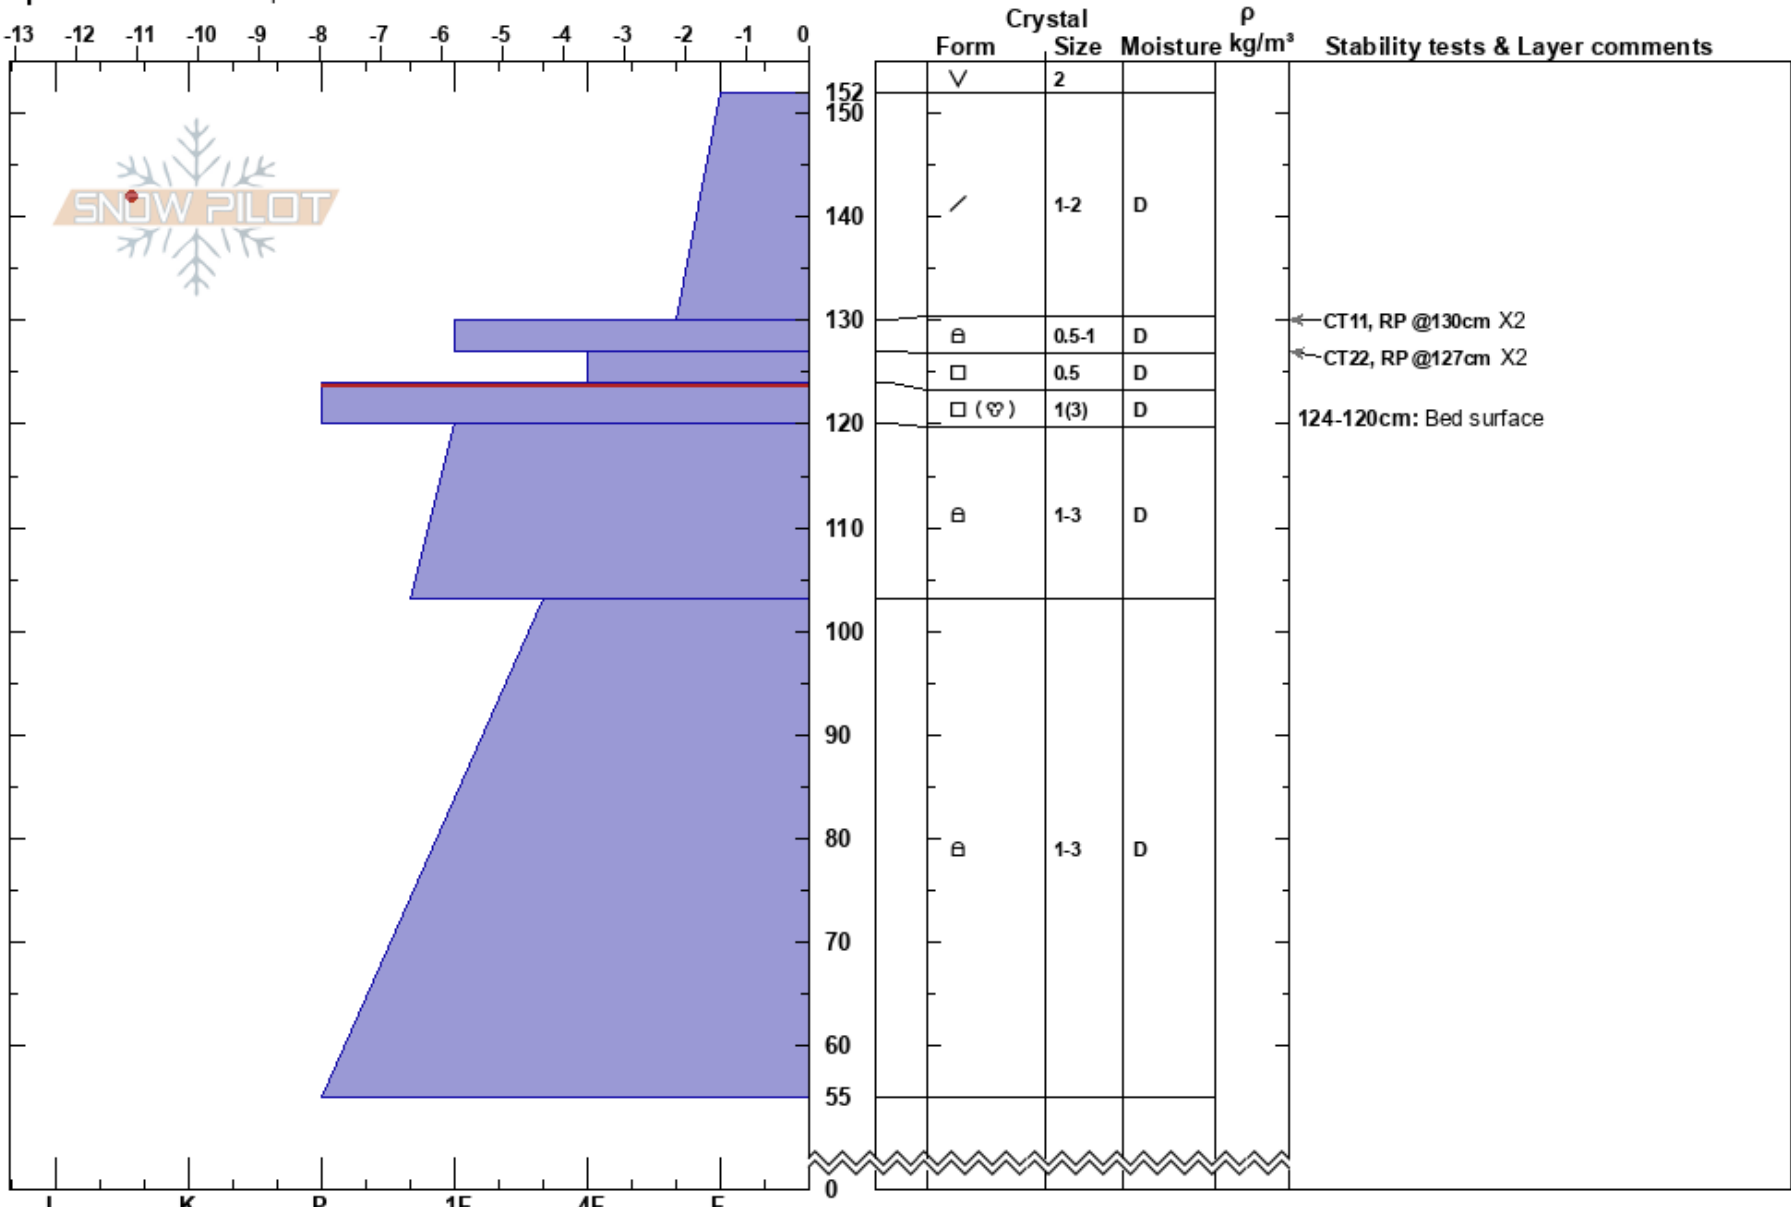

Darb 2 SZ
 Ominecas
 BC
Elevation: 1850 m
Aspect: 50°
Specifics: We skied slope

Simon Lacroix-Faucher
 08/03/2020 - 13:05
Co-ord:
Slope Angle: 32°
Wind Loading: previous

Stability:
Air Temperature: -9.8°C **PF:**25
Sky Cover: FEW
Precipitation: NO
Wind: W Light Breeze

HS:152
 124-120cm: Bed surface
 124-120cm: Problematic layer

Notes: Pit dug on avalanche bed surface from previous Xh(20.02.29) that was reloaded from new snow and wind.