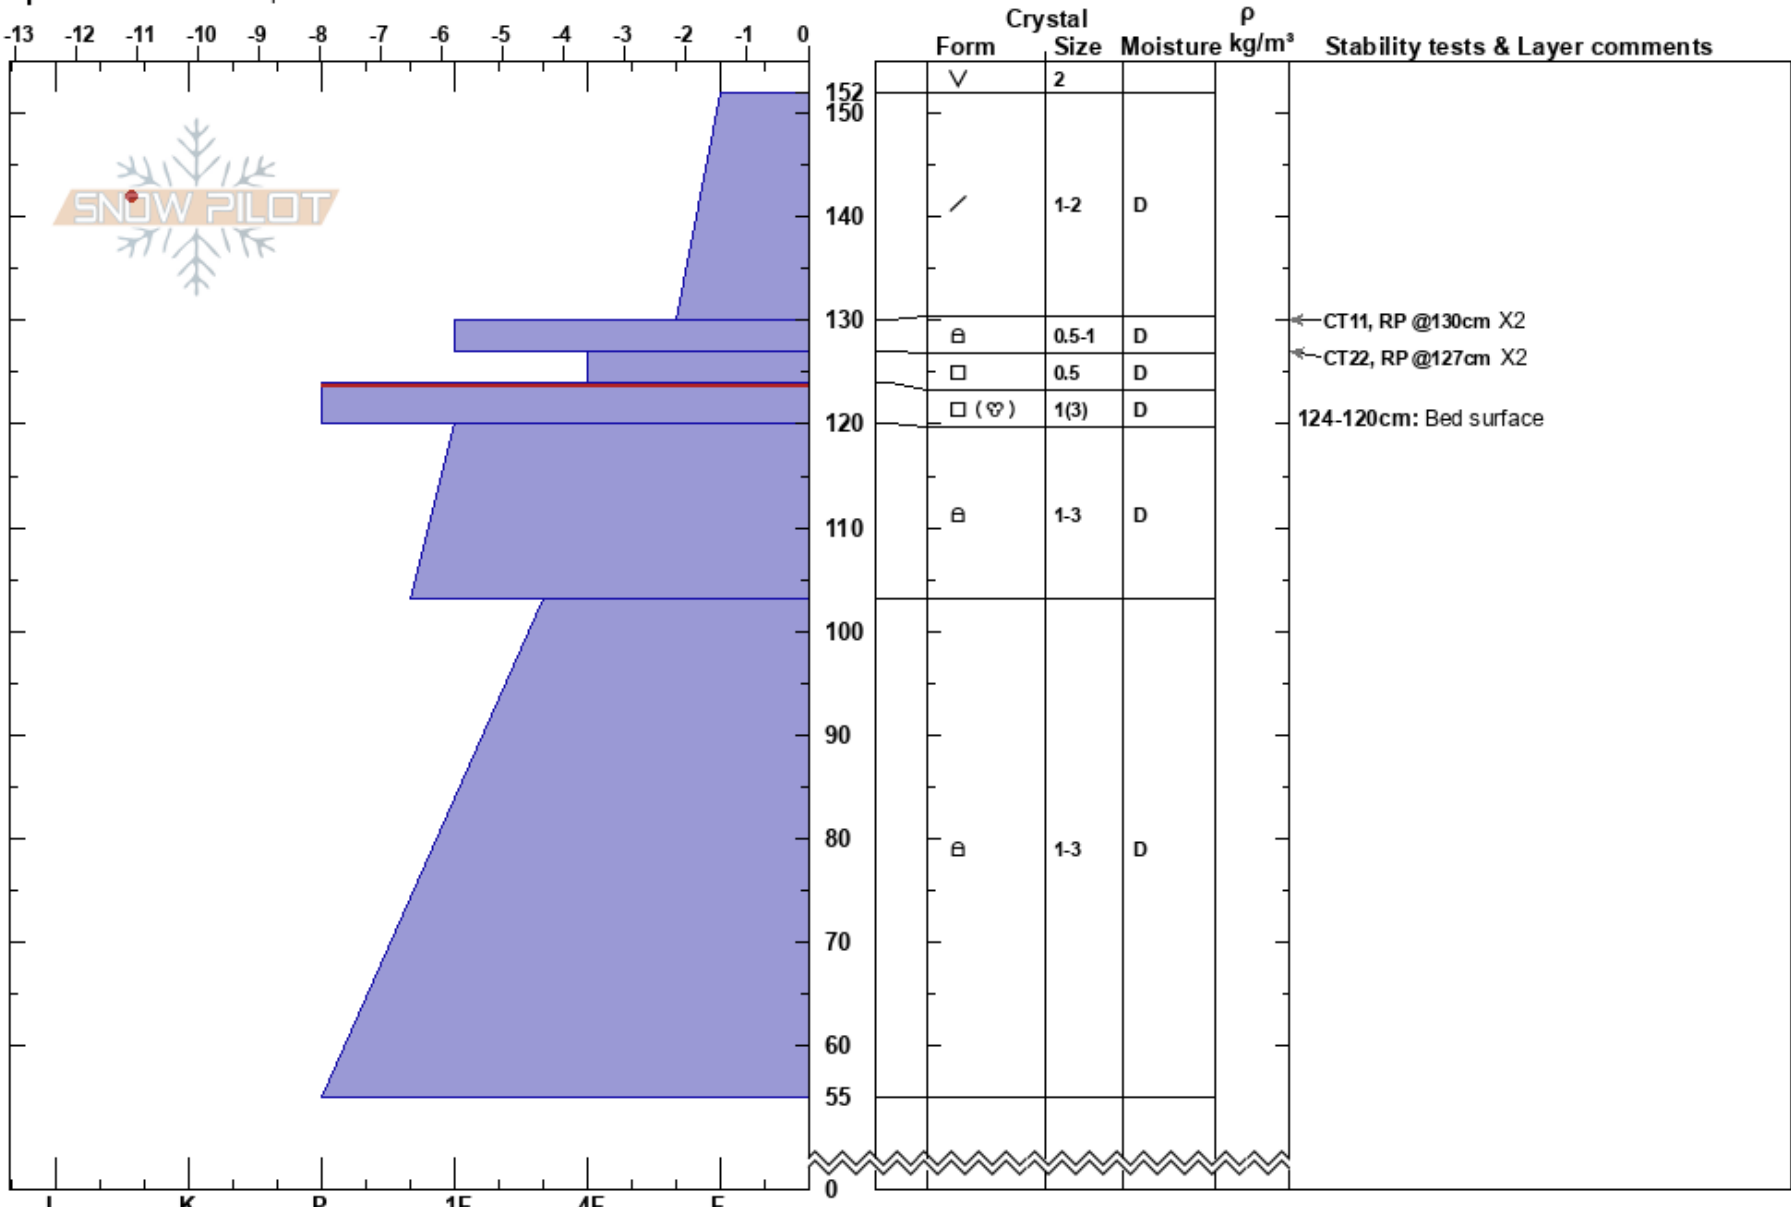

Darb 2 SZ
 Ominecas
 BC
 Elevation: 1850 m
 Aspect: 50°
 Specifics: We skied slope

Simon Lacroix-Faucher
 08/03/2020 - 13:05
 Co-ord:
 Slope Angle: 32°
 Wind Loading: previous

Stability:
 Air Temperature: -9.8°C PF:25
 Sky Cover: FEW
 Precipitation: NO
 Wind: W Light Breeze

HS:152
 124-120cm: Bed surface
 124-120cm: Problematic layer

Notes: Pit dug on avalanche bed surface from previous Xh(20.02.29) that was reloaded from new snow and wind.