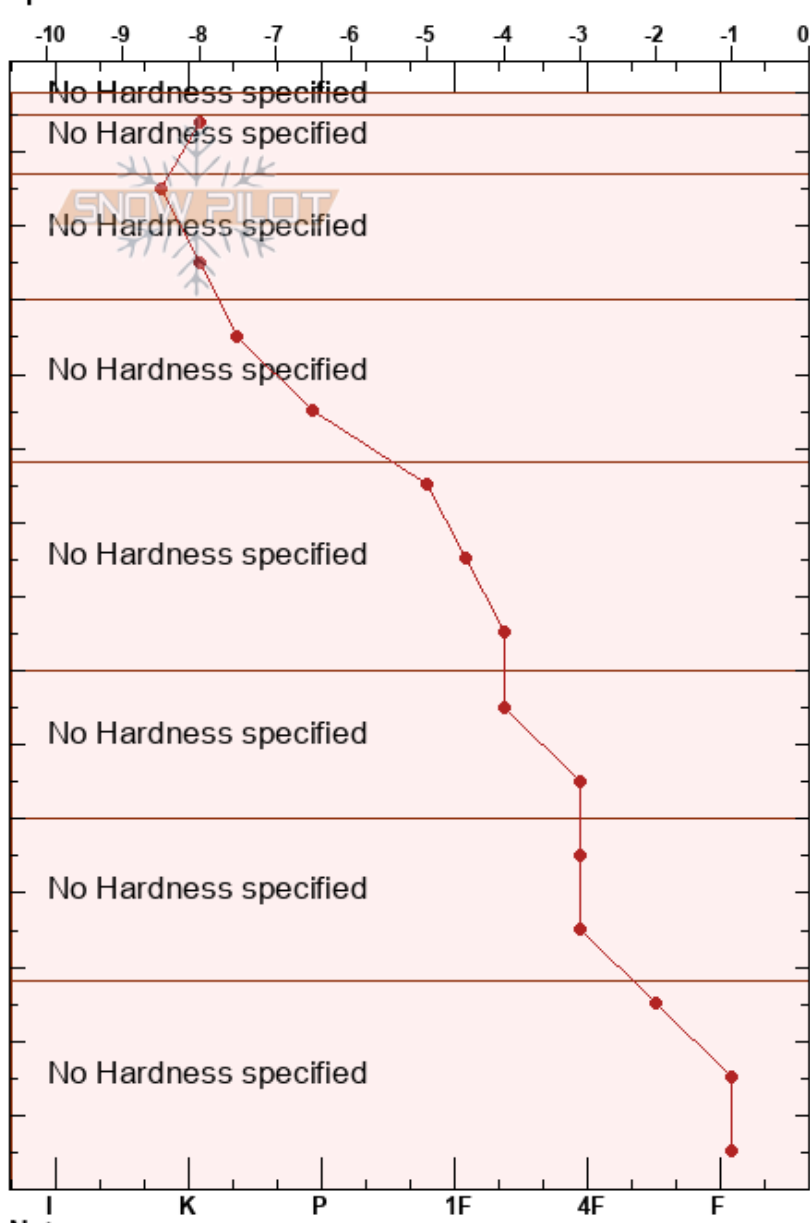

Lionhead
 Lionhead Range
 MT
 Elevation: 8142 ft
 Aspect: 0°
 Specifics:

Garrett Akie
 03/03/2020 - 11:00am
 Co-ord: 44.69462N, -111.29695W
 Slope Angle: 3°
 Wind Loading:

Stability:
 Air Temperature: -7°C
 Sky Cover: OVC
 Precipitation: S-1
 Wind: Calm

HS:148

Layer Notes:

Form	Crystal		Moisture	ρ kg/m ³	Stability tests & Layer comments
	Size				
* (Δ)	1-2			82	
●	0.5-1			192	
●	0.5			242	
●	0.5-1			238	
				296	
				314	
☐	0.5-1			318	
				344	
☐	0.5-1.5			362	
				336	
☐	1-3			330	
				340	
				284	
☐	2-6			255	
				255	

Notes:

I K P 1F 4F F