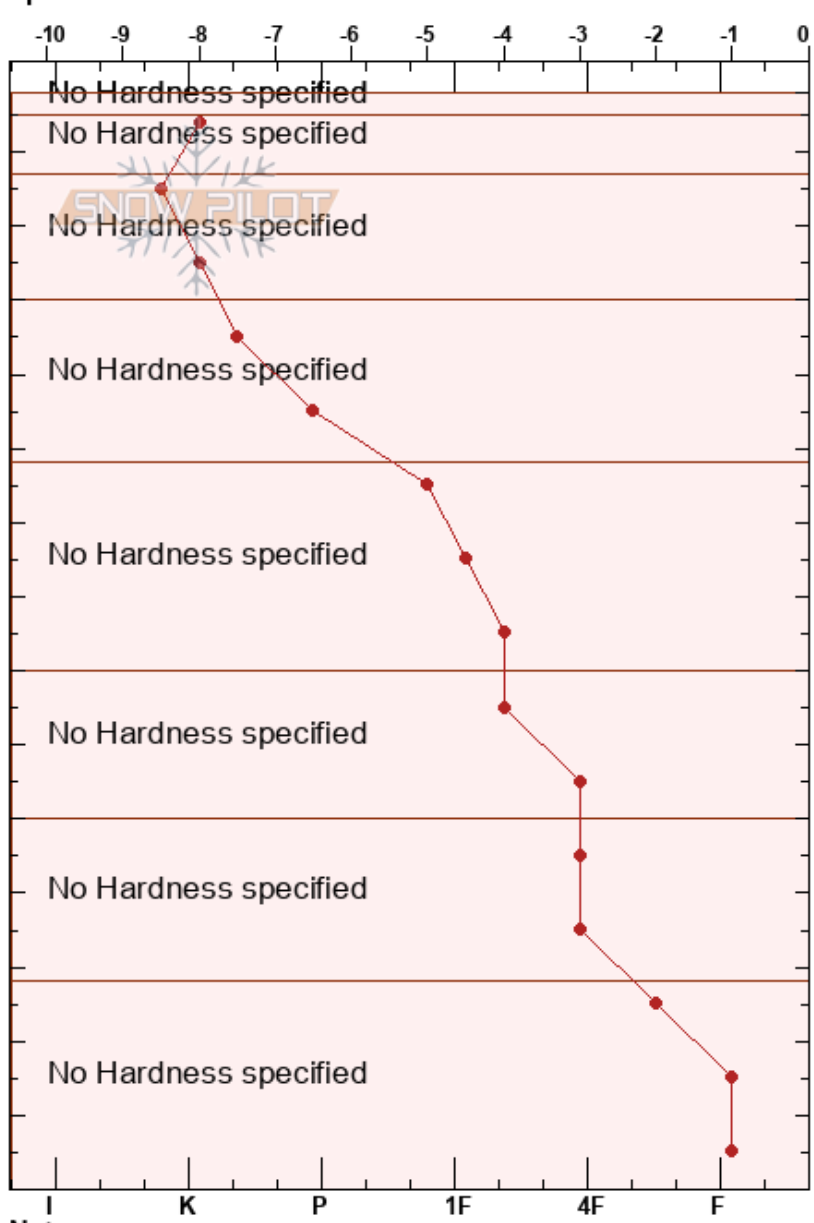

Lionhead
 Lionhead Range
 MT
 Elevation: 8142 ft
 Aspect: 0°
 Specifics:

Garrett Akie
 03/03/2020 - 11:00am
 Co-ord: 44.69462N, -111.29695W
 Slope Angle: 3°
 Wind Loading:

Stability:
 Air Temperature: -7°C
 Sky Cover: OVC
 Precipitation: S-1
 Wind: Calm

HS:148 Layer Notes:

Form	Crystal		Moisture	ρ kg/m ³	Stability tests & Layer comments
	Size				
* (Δ)	1-2			82	
●	0.5-1			192	
●	0.5			242	
●	0.5-1			238	
				296	
				314	
☐	0.5-1			318	
				344	
☐	0.5-1.5			362	
				336	
☐	1-3			330	
				340	
				284	
☐	2-6			255	
				255	

Notes:

I K P 1F 4F F