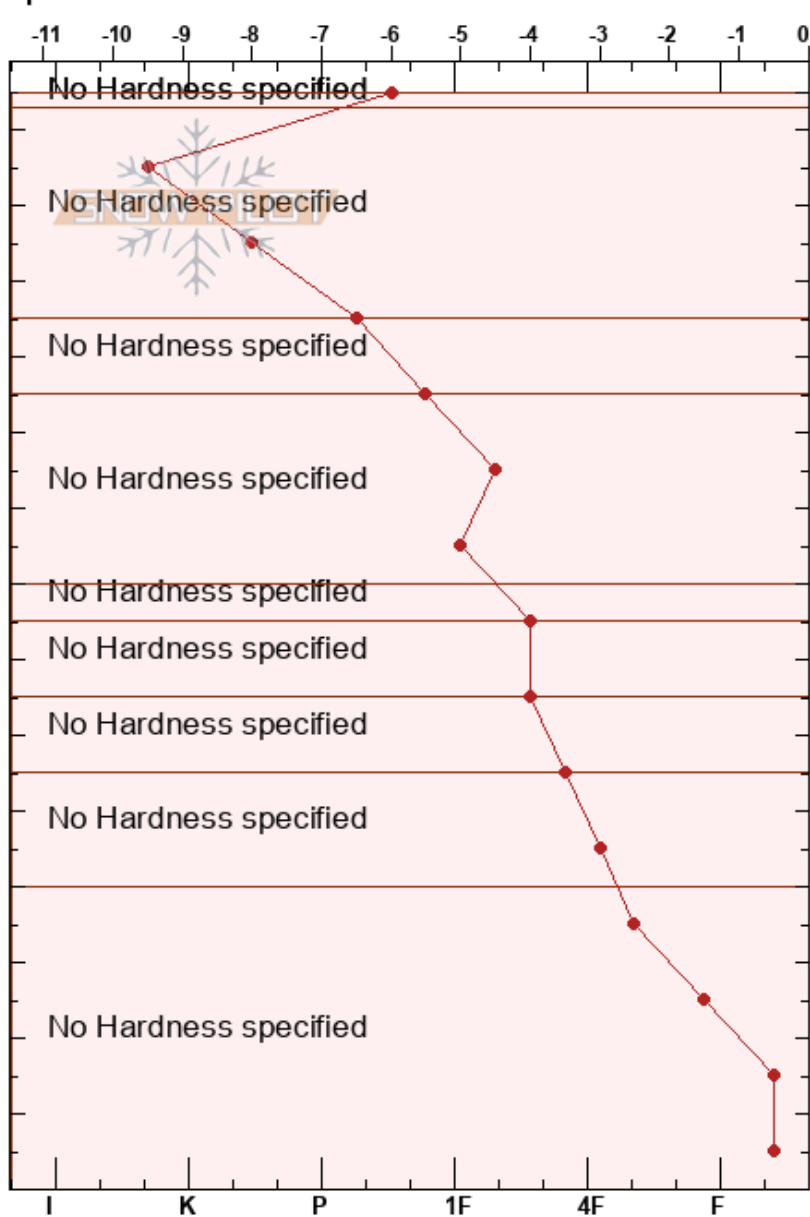

Red Mountain
 Highlands
 MT
 Elevation: 8928 ft
 Aspect: 315°
 Specifics:

Garrett Akie
 03/02/2020 - 1:00pm
 Co-ord: 45.77224N, -112.49240W
 Slope Angle: 15°
 Wind Loading:

Stability:
 Air Temperature: -6.5°C
 Sky Cover: SCT
 Precipitation: NO
 Wind: Calm

HS:145

Layer Notes:

Form	Crystal		Moisture	ρ kg/m³	Stability tests & Layer comments
	Size	Moisture			
/	0.5-1			118	
				234	
• (/)	0.5-1			256	
				294	
•	0.5-2			349	
				334	
☐	0.5-2.5			362	
				346	
☐	0.5-3			407	
				360	
☐	1-3			323	
				318	
☐	1-4			305	
				298	
☐	2-4			298	
				318	
				305	
☐	2-6			298	
				298	