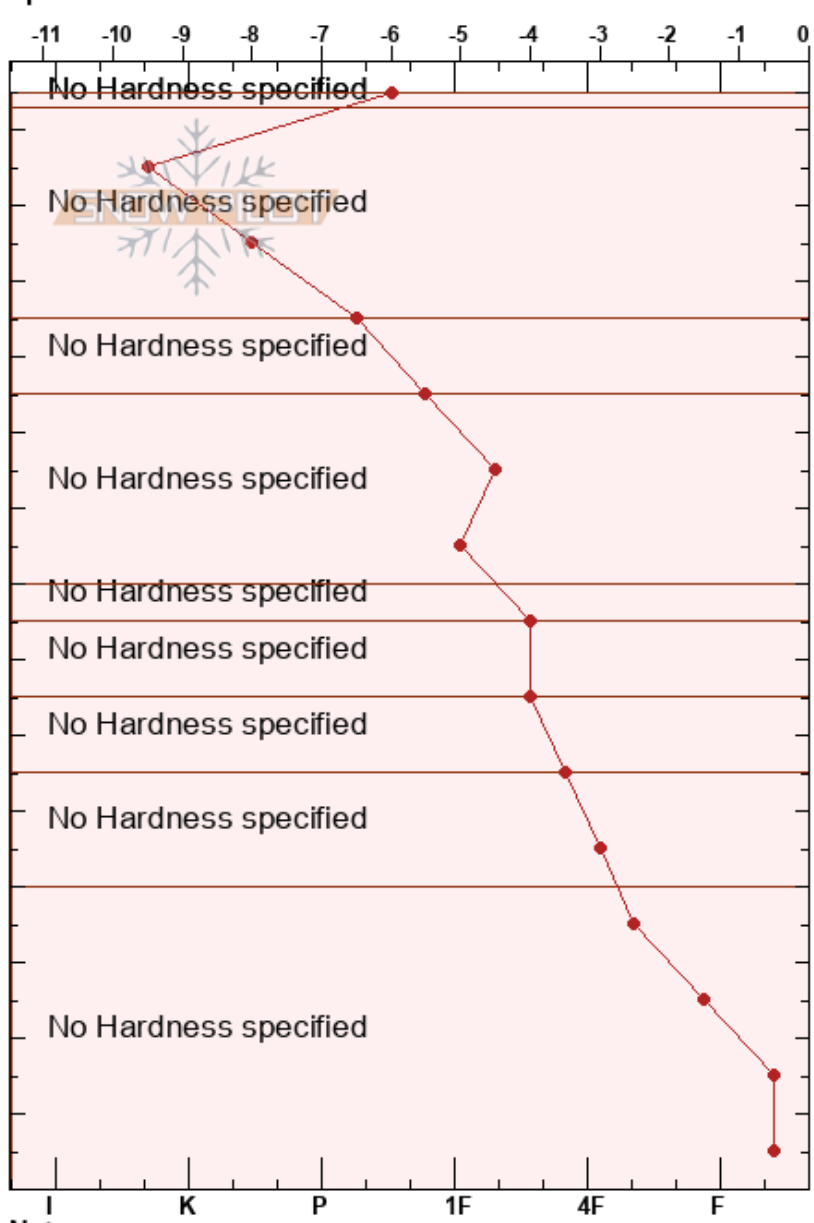

Red Mountain
 Highlands
 MT
 Elevation: 8928 ft
 Aspect: 315°
 Specifics:

Garrett Akie
 03/02/2020 - 1:00pm
 Co-ord: 45.77224N, -112.49240W
 Slope Angle: 15°
 Wind Loading:

Stability:
 Air Temperature: -6.5°C
 Sky Cover: SCT
 Precipitation: NO
 Wind: Calm

HS:145 Layer Notes:

Form	Crystal		Moisture	ρ kg/m ³	Stability tests & Layer comments
	Size				
/	0.5-1			118	
				234	
• (/)	0.5-1			256	
				294	
•	0.5-2			349	
				334	
☐	0.5-2.5			362	
				346	
☐	0.5-3			407	
				360	
☐	1-3			323	
				318	
☐	1-4			305	
				298	
☐	2-4			298	
☐	2-6				