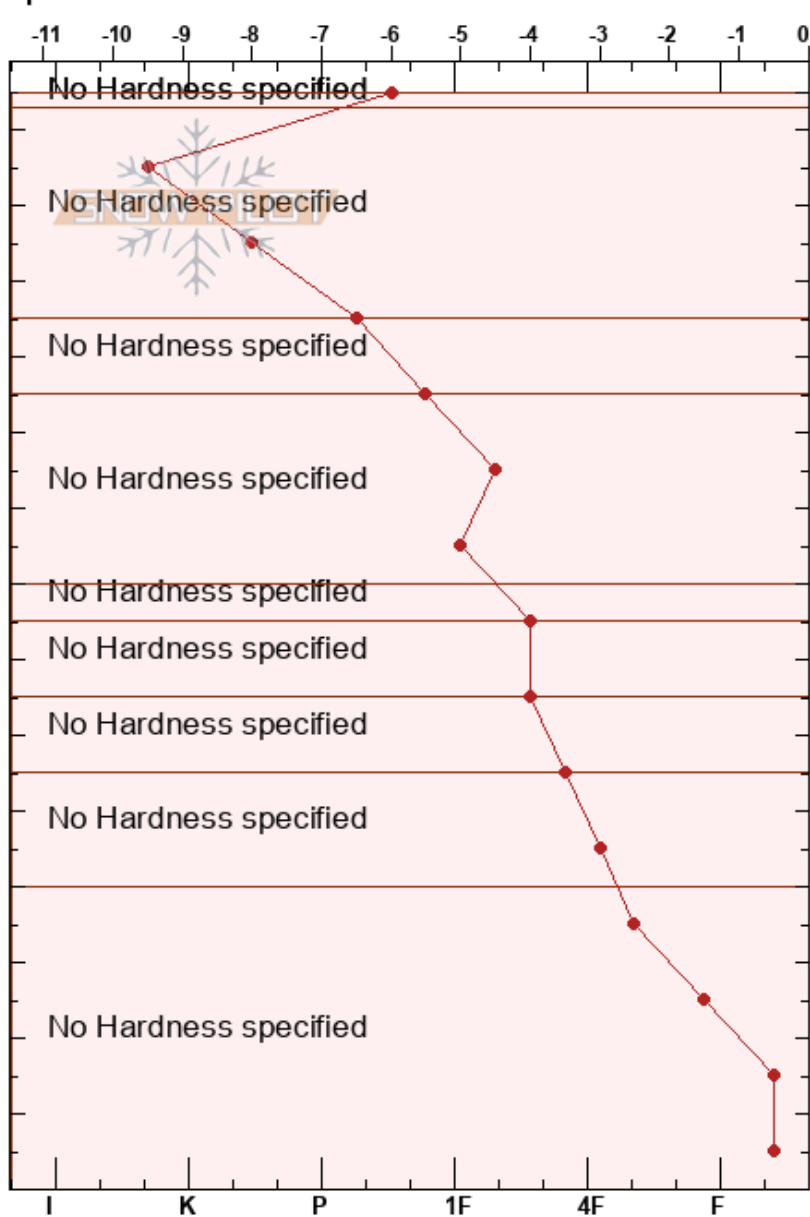

Red Mountain
 Highlands
 MT
 Elevation: 8928 ft
 Aspect: 315°
 Specifics:

Garrett Akie
 03/02/2020 - 1:00pm
 Co-ord: 45.77224N, -112.49240W
 Slope Angle: 15°
 Wind Loading:

Stability:
 Air Temperature: -6.5°C
 Sky Cover: SCT
 Precipitation: NO
 Wind: Calm

HS:145

Layer Notes:

Form	Crystal Size	Moisture	ρ kg/m ³	Stability tests & Layer comments
	0.5-1		118	
	0.5-1		234	
• (,')	0.5-1		256	
•	0.5-2		294	
	0.5-2.5		349	
☐	0.5-2.5		334	
	0.5-3		362	
☐	1-3		346	
	1-4		407	
☐	2-4		360	
	2-4		323	
	2-6		318	
☐	2-6		305	
			298	
			298	